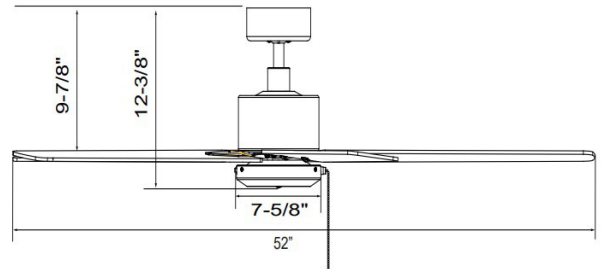

1037

120V

Catalog #:		Type
Project:		Date
Prepared by:		

Aldea XI - 3-Blade, 44" Sweep, Energy Star, Wet Listed Fan

DESCRIPTION

The Energy Star listed, Aldea XI ceiling fan is wet listed and is great for outdoor applications. You can control with the simple pull chain that comes standard or choose the optional hand-held remote or wall controls.

DESIGN FEATURES

Motor

- 3 speed | Reversible
- AC Motor | 172 x 14 mm motor
- RPM: High: 261 Low: 112
- High: CFM: 4058 | Watts: 33.58 | Efficiency: 120.8
- Low: CFM: 1624 | Watts: 10.43
- 76" Lead wire | 4" down rod included

Blades

- 3-Blade, 44" sweep
- Blade Construction: ABS Waterproof Blades
- 11° blade pitch

Light Kit

- Adaptable with wet listed 1RP69-1LED or 1RP98LED Light Kit (sold separately)

Dimensions

12-3/8"	7-5/8"	9-7/8"
Height (lowest point)	Width (housing)	Height (top of blade)