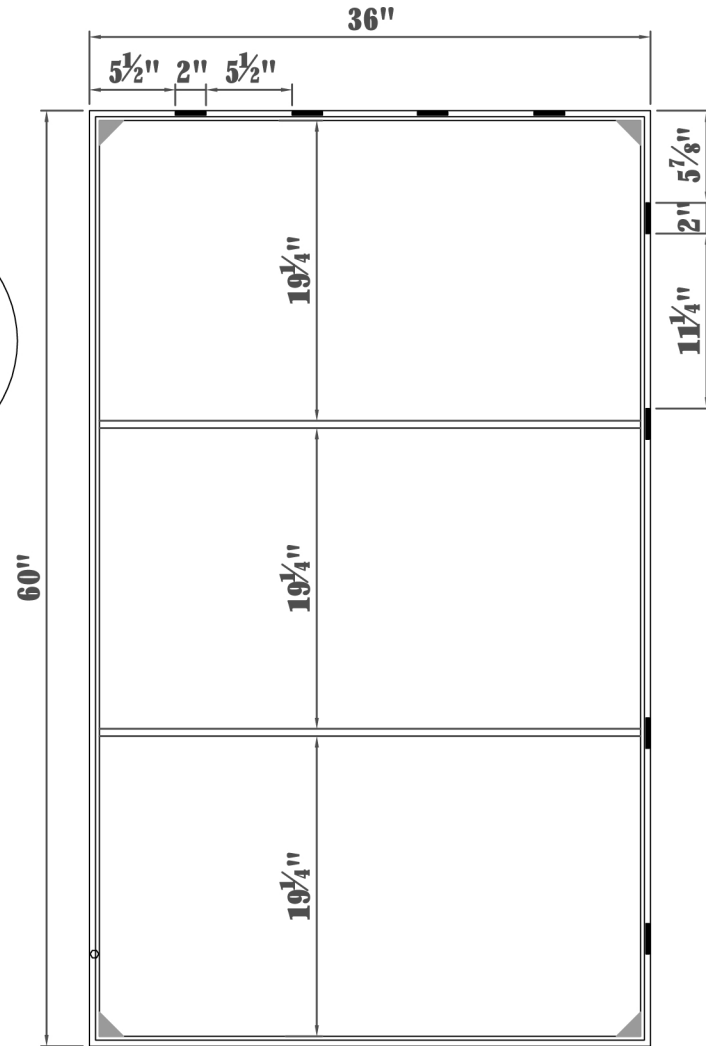

Front view

Side view

Back view

DWG. NO.

MODEL NO:

SPEC NO:

QUANTITY:

DATE:

CHECKED BY:

FOR PROPOSAL ONLY ALL DIMENSIONS TO BE VERIFIED

PROJECT:

COLOR:

FINISH:

REVISIONS

①

②

③

④

⑤

⑥

ROSETO

	Product Type	Style	Product Width (in)	Product Depth (in)	Product Height (in)	Mirror Width	Mirror Depth
	Mirror	Contemporary	36	1	60	35.25"	0.16"
Mirror Height	Frame shape	Orientati on	Frame finish	Frame material	Mounting / attachment type	Number of brackets	Beveled glass
59.25"	Rectangle	Vertical and Horizontal	Brass	Metal and MDF	Metal Inset hanger	8	Yes
Frameless	Package LENGTH	Packaged WIDTH	Packaged HEIGHT	Package Weight	Product weight	Shipment Type	
No	40.75	65.25	4.5	72.6	39.6	Small Parcel	