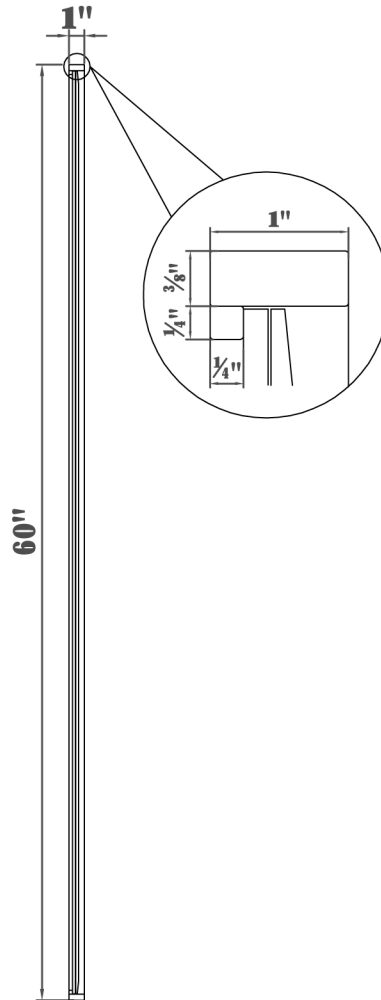

Front view

Side view

Back view

DWG. NO.

MODEL NO:

SPEC NO:

QUANTITY:

DATE:

CHECKED BY:

FOR PROPOSAL ONLY ALL DIMENSIONS TO BE VERIFIED

PROJECT:

COLOR:

FINISH:

REVISIONS

①

②

③

④

⑤

⑥

ROSETO

	Product Type	Style	Product Width (in)	Product Depth (in)	Product Height (in)	Mirror Width	Mirror Depth
	Mirror	Contemporary	36	1	60	35.25"	0.16"
Mirror Height	Frame shape	Orientati on	Frame finish	Frame material	Mounting / attachment type	Number of brackets	Beveled glass
59.25"	Rectangle	Vertical and Horizontal	Brass	Metal and MDF	Metal Inset hanger	8	Yes
Frameless	Package LENGTH	Packaged WIDTH	Packaged HEIGHT	Package Weight	Product weight	Shipment Type	
No	40.75	65.25	4.5	72.6	39.6	Small Parcel	

DWG. NO.	
MODEL NO:	
SPEC NO:	
QUANTITY:	
DATE:	
CHECKED BY:	
FOR PROPOSAL ONLY ALL DIMENSIONS TO BE VERIFIED	
PROJECT:	
COLOR:	
FINISH:	
REVISIONS	
△	
△	
△	
△	
△	
△	
ROSETO	