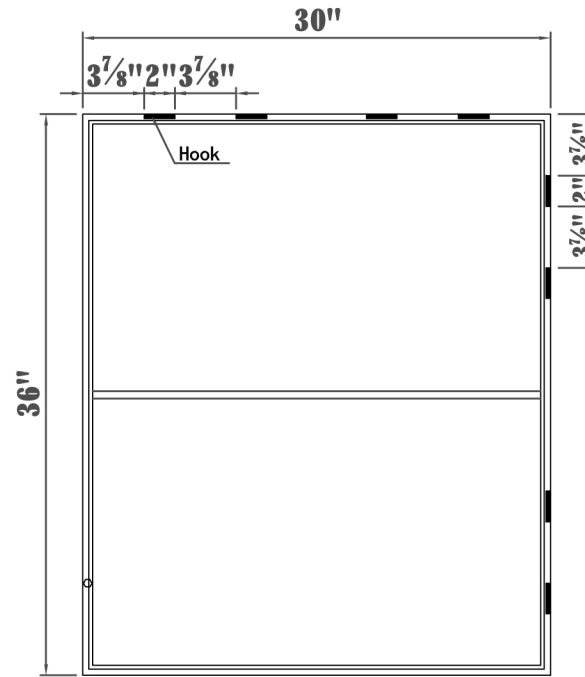

Front view

Side view

Back view

DWG. NO.

MODEL NO:

SPEC NO:

QUANTITY:

DATE:

③

④

⑤

⑥

ROSETO

		Style	Product Width (in)	Product Depth (in)	Product Height (in)	Mirror Width	Mirror Depth
MR43036BR	Mirror	Contemporary	30	1	36	29.25"	0.16"
Mirror Height	Frame shape	Orientation	Frame finish	Frame material	Mounting / attachment type	Number of brackets	Beveled glass
35.25"	Rectangle	Vertical and Horizontal	Brass	Metal and MDF	Metal Inset hanger	8	Yes
Frameless	Package LENGTH	Packaged WIDTH	Packaged HEIGHT	Package Weight	Product weight	Shipment Type	
No	34.75	41.25	4.5	38.08	16.08	Small Parcel	