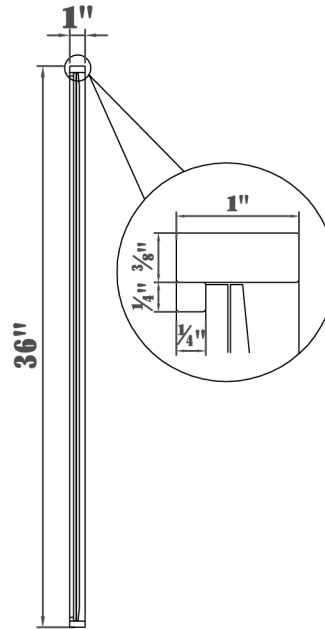

Front view

Side view

Back view

DWG. NO.

MODEL NO:

SPEC NO:

QUANTITY:

DATE:

③

④

⑤

⑥

ROSETO

		Style	Product Width (in)	Product Depth (in)	Product Height (in)	Mirror Width	Mirror Depth
MR43036BR	Mirror	Contemporary	30	1	36	29.25"	0.16"
Mirror Height	Frame shape	Orientation	Frame finish	Frame material	Mounting / attachment type	Number of brackets	Beveled glass
35.25"	Rectangle	Vertical and Horizontal	Brass	Metal and MDF	Metal Inset hanger	8	Yes
Frameless	Package LENGTH	Packaged WIDTH	Packaged HEIGHT	Package Weight	Product weight	Shipment Type	
No	34.75	41.25	4.5	38.08	16.08	Small Parcel	