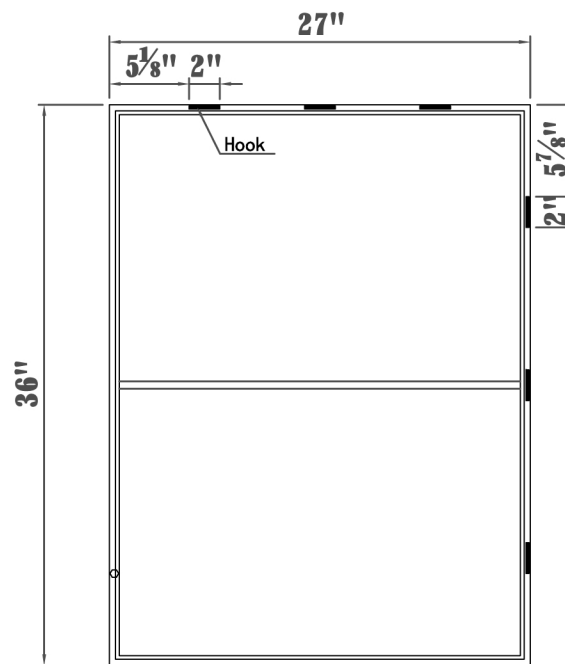

Front view

Side view

Back view

DWG. NO.

MODEL NO:

SPEC NO:

QUANTITY:

DATE:

③

④

⑤

⑥

ROSETO

		Style	Product Width (in)	Product Depth (in)	Product Height (in)	Mirror Width	Mirror Depth
MR42736BK	Mirror	Contemporary	27	1	36	26.25"	0.16"
Mirror Height	Frame shape	Orientation	Frame finish	Frame material	Mounting / attachment type	Number of brackets	Beveled glass
35.25"	Rectangle	Vertical and Horizontal	Black	Metal and MDF	Metal Inset hanger	6	Yes
Frameless	Package LENGTH	Package WIDTH	Package HEIGHT	Package Weight	Product weight	Shipment Type	
No	31.75	41.25	4.5	36.08	14.08	Small Parcel	