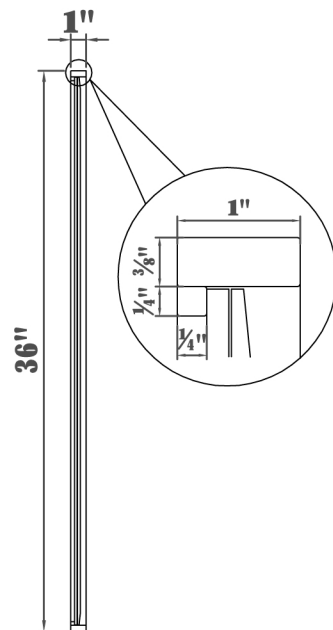

Front view

Side view

Back view

DWG. NO.

MODEL NO:

SPEC NO:

QUANTITY:

DATE:

CHECKED BY:

FOR PROPOSAL ONLY ALL DIMENSIONS TO BE VERIFIED

PROJECT:

COLOR:

FINISH:

REVISIONS

①

②

③

④

⑤

⑥

ROSETO

		Style	Product Width (in)	Product Depth (in)	Product Height (in)	Mirror Width	Mirror Depth
MR42736BK	Mirror	Contemporary	27	1	36	26.25"	0.16"
Mirror Height	Frame shape	Orientation	Frame finish	Frame material	Mounting / attachment type	Number of brackets	Beveled glass
35.25"	Rectangle	Vertical and Horizontal	Black	Metal and MDF	Metal Inset hanger	6	Yes
Frameless	Package LENGTH	Package WIDTH	Package HEIGHT	Package Weight	Product weight	Shipment Type	
No	31.75	41.25	4.5	36.08	14.08	Small Parcel	

DWG. NO.	
MODEL NO:	
SPEC NO:	
QUANTITY:	
DATE:	
CHECKED BY:	
FOR PROPOSAL ONLY ALL DIMENSIONS TO BE VERIFIED	
PROJECT:	
COLOR:	
FINISH:	
REVISIONS	
△	
△	
△	
△	
△	
△	
ROSETO	