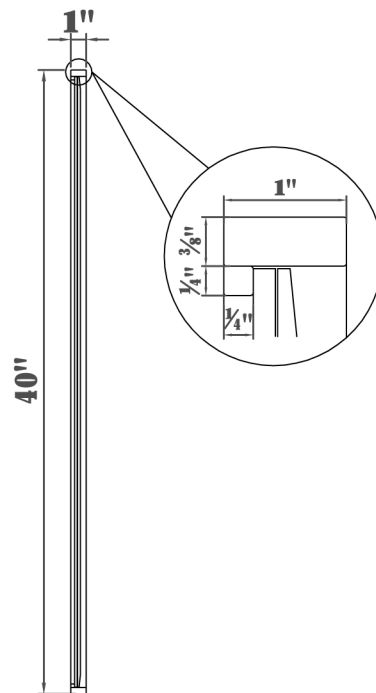

Front view

Side view

Back view

DWG. NO.

MODEL NO:

SPEC NO:

QUANTITY:

DATE:

△3

△4

△5

△6

ROSETO

		Style	Product Width (in)	Product Depth (in)	Product Height (in)	Mirror Width	Mirror Depth
MR43040S	Mirror	Contemporary	30	1	40	29.25"	0.16"
Mirror Height	Frame shape	Orientation	Frame finish	Frame material	Mounting / attachment type	Number of brackets	Beveled glass
39.25"	Rectangle	Vertical and Horizontal	Sliver	Metal and MDF	Metal Inset hanger	8	Yes
Frameless	Package LENGTH	Packaged WIDTH	Packaged HEIGHT	Package Weight	Product weight	Shipment Type	
No	34.75	45.25	4.5	48.64	24.44	Small Parcel	