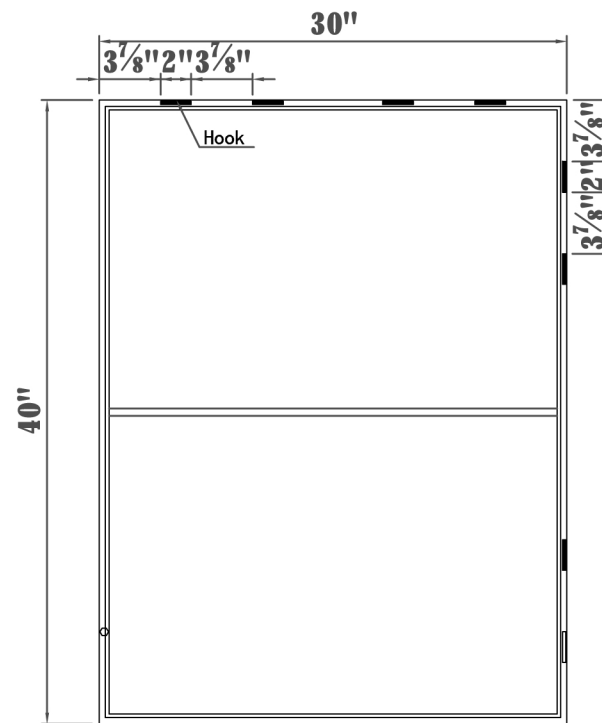

Front view

Side view

Back view

DWG. NO.

MODEL NO:

SPEC NO:

QUANTITY:

DATE:

△3

△4

△5

△6

ROSETO

		Style	Product Width (in)	Product Depth (in)	Product Height (in)	Mirror Width	Mirror Depth
MR43040S	Mirror	Contemporary	30	1	40	29.25"	0.16"
Mirror Height	Frame shape	Orientation	Frame finish	Frame material	Mounting / attachment type	Number of brackets	Beveled glass
39.25"	Rectangle	Vertical and Horizontal	Sliver	Metal and MDF	Metal Inset hanger	8	Yes
Frameless	Package LENGTH	Packaged WIDTH	Packaged HEIGHT	Package Weight	Product weight	Shipment Type	
No	34.75	45.25	4.5	48.64	24.44	Small Parcel	