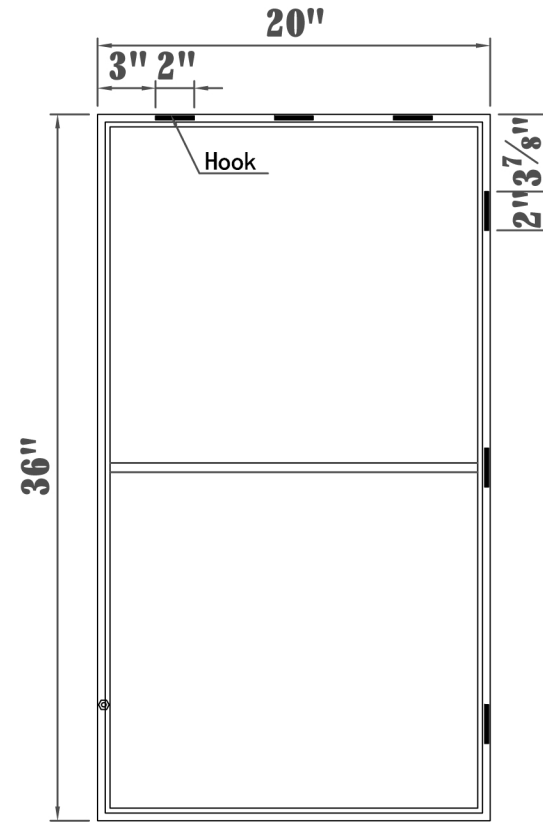

Front view

Side view

Back view

DWG. NO.

MODEL NO:

SPEC NO:

QUANTITY:

DATE:

③

④

⑤

⑥

ROSETO

		Style	Product Width (in)	Product Depth (in)	Product Height (in)	Mirror Width	Mirror Depth
MR42036BR	Mirror	Contemporary	20	1	36	19.25"	0.16"
Mirror Height	Frame shape	Orientation	Frame finish	Frame material	Mounting / attachment type	Number of brackets	Beveled glass
35.25"	Rectangle	Vertical and Horizontal	Brass	Metal and MDF	Metal Inset hanger	6	Yes
Frameless	Package LENGTH	Packaged WIDTH	Packaged HEIGHT	Package Weight	Product weight	Shipment Type	
No	24.75	41.25	4.5	25.76	12.56	Small Parcel	