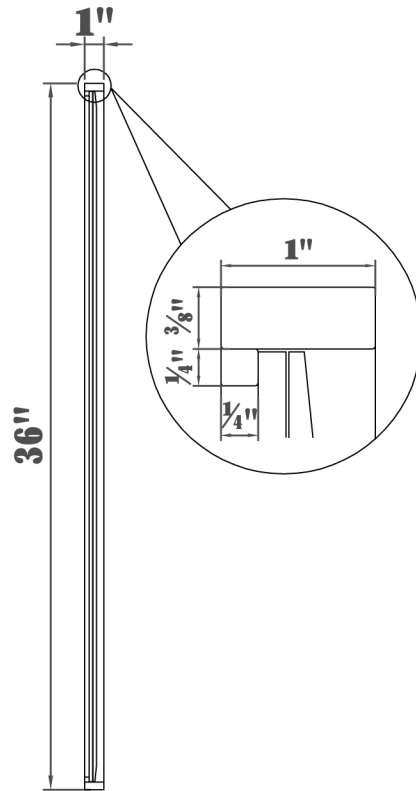

Front view

Side view

Back view

DWG. NO.

MODEL NO:

SPEC NO:

QUANTITY:

DATE:

CHECKED BY:

FOR PROPOSAL ONLY ALL DIMENSIONS TO BE VERIFIED

PROJECT:

COLOR:

FINISH:

REVISIONS

①

②

③

④

⑤

⑥

ROSETO

		Style	Product Width (in)	Product Depth (in)	Product Height (in)	Mirror Width	Mirror Depth
MR42036BR	Mirror	Contemporary	20	1	36	19.25"	0.16"
Mirror Height	Frame shape	Orientation	Frame finish	Frame material	Mounting / attachment type	Number of brackets	Beveled glass
35.25"	Rectangle	Vertical and Horizontal	Brass	Metal and MDF	Metal Inset hanger	6	Yes
Frameless	Package LENGTH	Packaged WIDTH	Packaged HEIGHT	Package Weight	Product weight	Shipment Type	
No	24.75	41.25	4.5	25.76	12.56	Small Parcel	

DWG. NO.	
MODEL NO:	
SPEC NO:	
QUANTITY:	
DATE:	
CHECKED BY:	
FOR PROPOSAL ONLY ALL DIMENSIONS TO BE VERIFIED	
PROJECT:	
COLOR:	
FINISH:	
REVISIONS	
△	
△	
△	
△	
△	
△	
ROSETO	