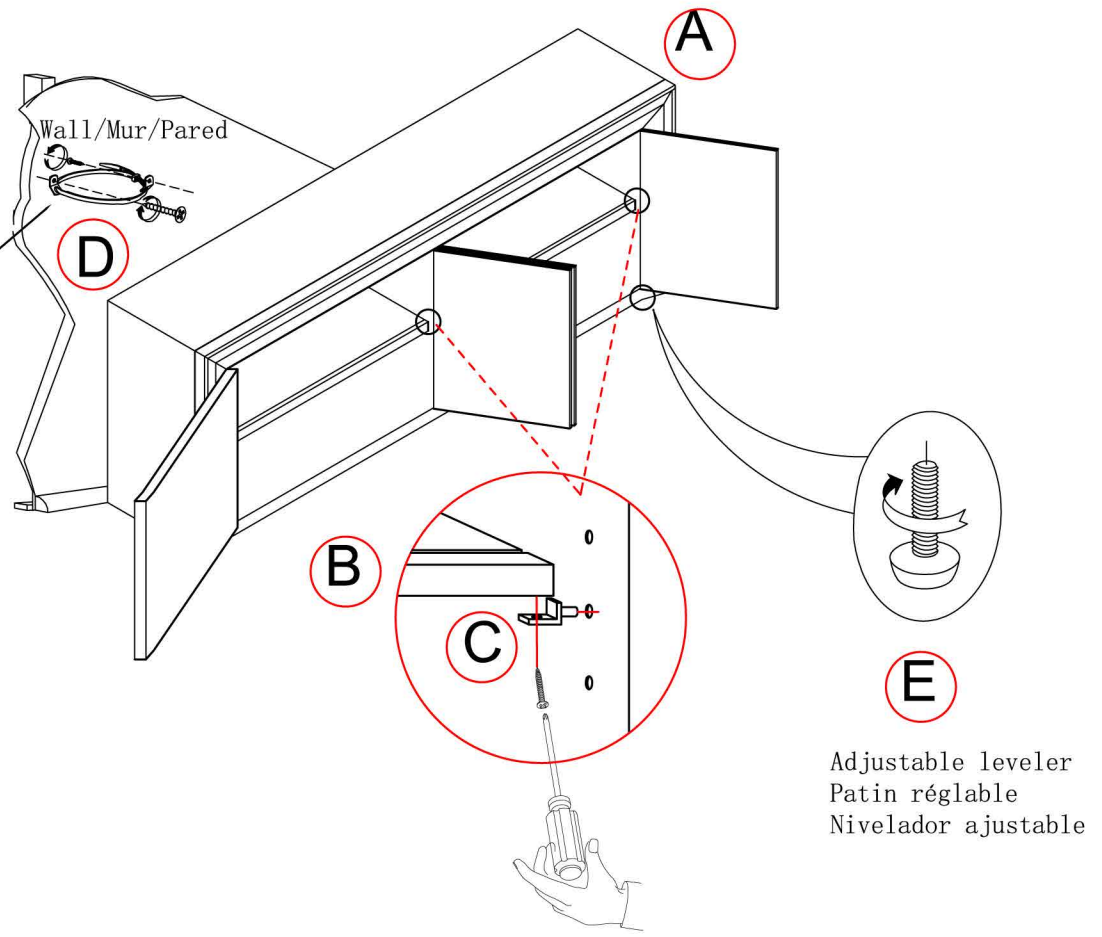

ASSEMBLY INSTRUCTIONS/ NOTICE DE MONTAGE/ INSTRUCCIONES DE MONTAJE

DESCRIPTION / LA DESCRIPCION / DESCRIPCIÓN :Door Console/Console/Consola

⚠ WARNING

Children have died from furniture tipover. To reduce the risk of furniture tipover:

- ALWAYS install tipover restraint provided.
- For use with televisions weighing 170 lbs (77.11 kgs) or less. Use with heavier televisions may result in instability causing tip-over resulting in death or serious injury.
- NEVER allow children to stand, climb or hang on drawers, doors, or shelves.
- NEVER open more than one drawer at a time.
- Place heaviest items in the lowest drawers.

This is a permanent label. Do not remove!

Anti-Tipping/Liste des pièces de quincaillerie antibasculement/
Lista del kit de materiales antivuelco

* Replaceable Part