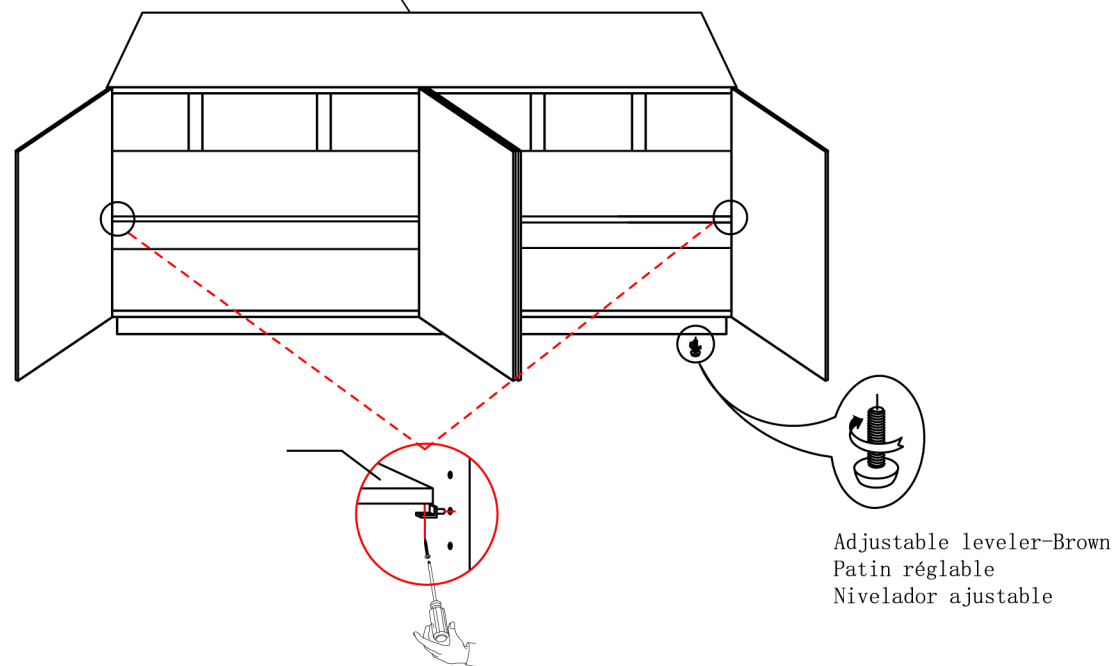

ASSEMBLY INSTRUCTIONS/ NOTICE DE MONTAGE/ INSTRUCCIONES DE MONTAJE

DESCRIPTION/LA DESCRIPCION/DESCRIPCIÓN : Credenza/Bahut/Aparador

⚠ WARNING

Children have died from furniture tipover. To reduce the risk of furniture tipover:

- ALWAYS install tipover restraint provided.
- For use with televisions weighing 170 lbs (77.11 kgs) or less. Use with heavier televisions may result in instability causing tip-over resulting in death or serious injury.
- NEVER allow children to stand, climb or hang on drawers, doors, or shelves.
- NEVER open more than one drawer at a time.
- Place heaviest items in the lowest drawers.

This is a permanent label. Do not remove!

* Replaceable Part