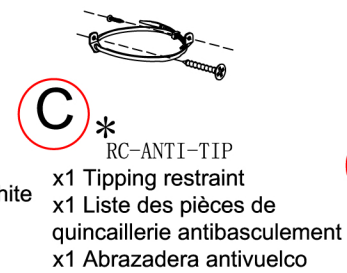

WARNING

Children have died from furniture tipover.
To reduce the risk of furniture tipover:

- ALWAYS install tipover restraint provided.
- For use with televisions weighing 170 lbs (77.11 kgs) or less. Use with heavier televisions may result in instability causing tip-over resulting in death or serious injury.
- NEVER allow children to stand, climb or hang on drawers, doors, or shelves.
- NEVER open more than one drawer at a time.
- Place heaviest items in the lowest drawers.

This is a permanent label. Do not remove!

* Replaceable Part

REPLACEABLE PART/ PARTIE REMPLACABLE/ PARTE REEMPLAZABLE

DESCRIPTION/LA DESCRIPCION/DESCRIPCIÓN :Entertainment Credenza/
Bahut de divertissement murale/Aparador de entretenimiento

* Replaceable Part