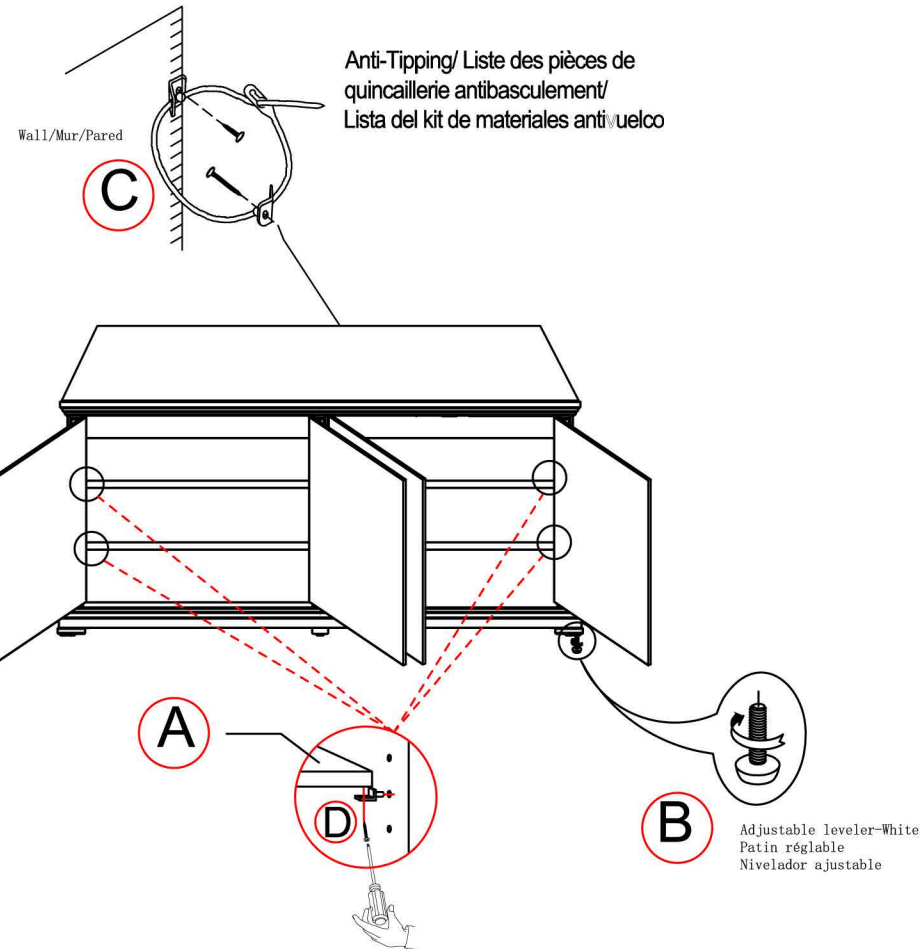

PARTS LIST / LISTE DES PIÈCES / LISTA DE PIEZAS

DESCRIPTION/LA DESCRIPCION/DESCRIPCIÓN :Entertainment Credenza/
Bahut de divertissement murale/Aparador de entretenimiento

A *

x4 Adjustable Shelf
x4 Tablette ajustable
x4 Estante ajustable

* Replaceable Part

ASSEMBLY INSTRUCTIONS/ NOTICE DE MONTAGE/ INSTRUCCIONES DE MONTAJE

DESCRIPTION/LA DESCRIPCION/DESCRIPCIÓN :Entertainment Credenza/
Bahut de divertissement murale/Aparador de entretenimiento

WARNING

Children have died from furniture tipover.
To reduce the risk of furniture tipover:

- ALWAYS install tipover restraint provided.
- For use with televisions weighing 170 lbs (77.11 kgs) or less. Use with heavier televisions may result in instability causing tip-over resulting in death or serious injury.
- NEVER allow children to stand, climb or hang on drawers, doors, or shelves.
- NEVER open more than one drawer at a time.
- Place heaviest items in the lowest drawers.

This is a permanent label. Do not remove!

* Replaceable Part

REPLACEABLE PART/ PARTIE REMPLACABLE/ PARTE REEMPLAZABLE

DESCRIPTION/LA DESCRIPCION/DESCRIPCIÓN :Entertainment Credenza/
Bahut de divertissement murale/Aparador de entretenimiento