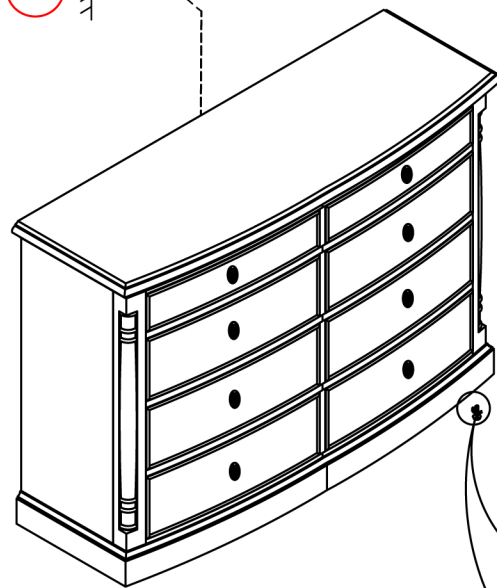

# PARTS LIST / LISTE DES PIÈCES / LISTA DE PIEZAS

DESCRIPTION/LA DESCRIPCION/DESCRIPCIÓN :Dressing Chest/Commode/Cómoda

A \*

x1 Tipping restraint  
x1 Liste des pièces de quincaillerie antibasculement  
x1 Abrazadera antivuelco

B \*

x6 Adjustable leveler-Brown  
x6 Patin réglable  
x6 Nivelador ajustable

\* Replaceable Part

# ASSEMBLY INSTRUCTIONS/ NOTICE DE MONTAGE/ INSTRUCCIONES DE MONTAJE

DESCRIPTION/LA DESCRIPCION/DESCRIPCIÓN :Dressing Chest/Commode/Cómoda

<b>WARNING</b>	
	<p>Children have died from furniture tipover. To reduce the risk of furniture tipover:</p> <ul style="list-style-type: none"><li>• ALWAYS install tipover restraint provided.</li><li>• NEVER put a TV on this product.</li><li>• NEVER allow children to stand, climb or hang on drawers, doors, or shelves.</li><li>• NEVER open more than one drawer at a time.</li><li>• Place heaviest items in the lowest drawers.</li></ul> <p><i>This is a permanent label. Do not remove!</i></p>
	