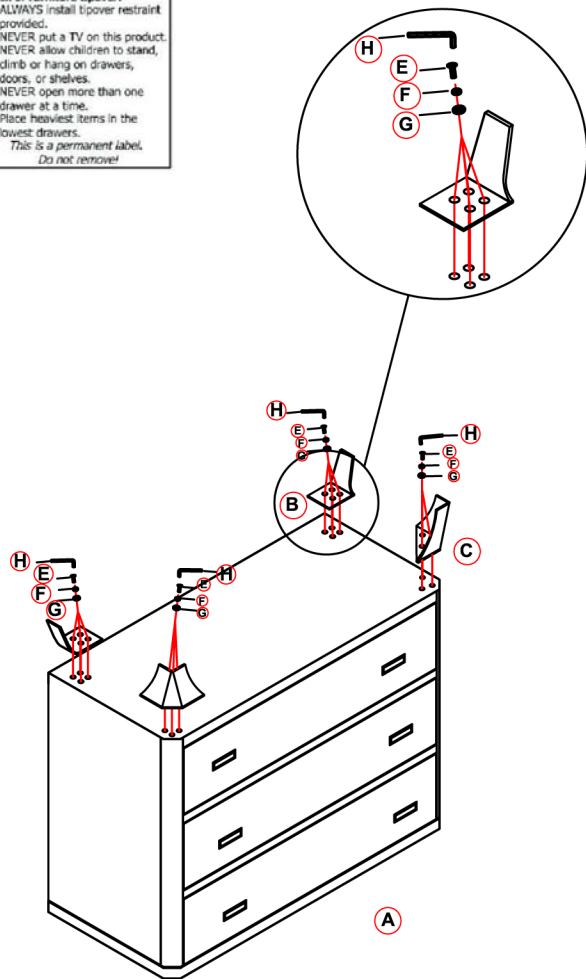

ASSEMBLY INSTRUCTIONS/ NOTICE DE MONTAGE/ INSTRUCCIONES DE MONTAJE

DESCRIPTION/LA DESCRIPCION/DESCRIPCION :Accent Chest/Table d'appoint/Mesa decorativa

WARNING

Children have died from furniture tipover. To reduce the risk of furniture tipover:

- ALWAYS install tipover restraint provided.
- NEVER put a TV on this product.
- NEVER allow children to stand, climb or hang on drawers, doors, or shelves.
- NEVER open more than one drawer at a time.
- Place heaviest items in the lowest drawers.

This is a permanent label. Do not remove!

* Replaceable Part