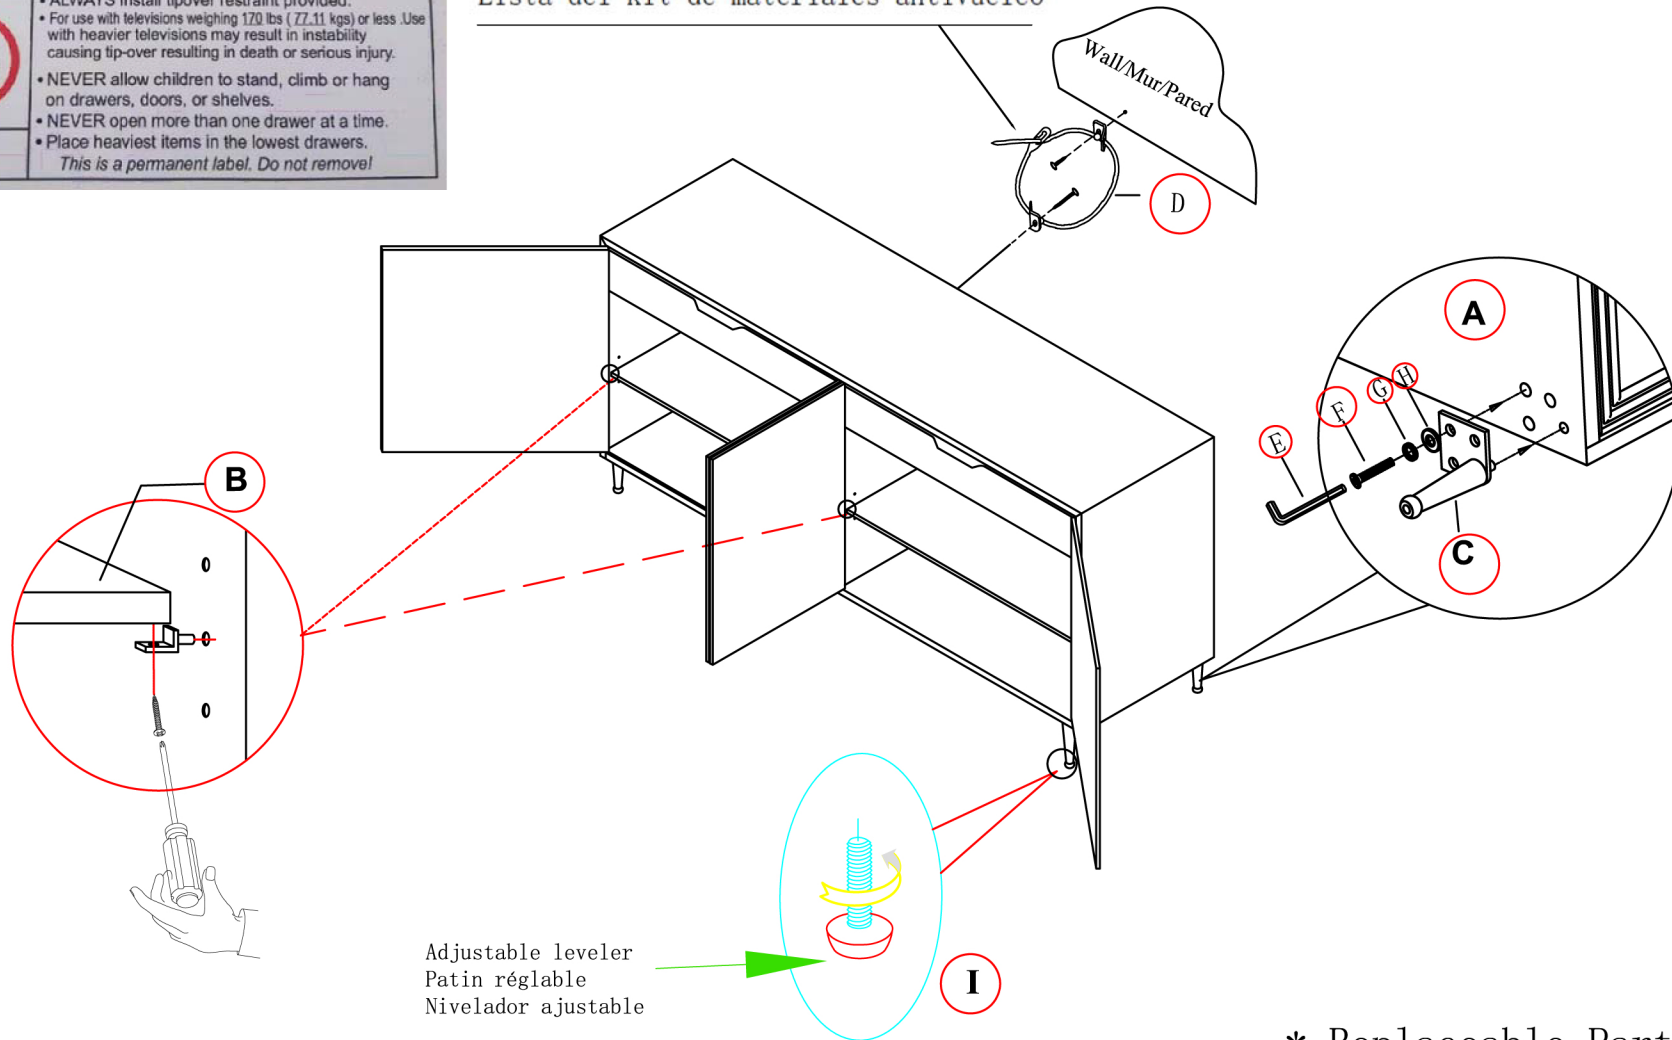

ASSEMBLY INSTRUCTIONS/ NOTICE DE MONTAGE/ INSTRUCCIONES DE MONTAJE

DESCRIPTION / LA DESCRIPCION / DESCRIPCIÓN :Door Credenza/Bahut/Aparador

⚠ WARNING

Children have died from furniture tipover. To reduce the risk of furniture tipover:

- ALWAYS install tipover restraint provided.
- For use with televisions weighing 170 lbs (77.11 kgs) or less. Use with heavier televisions may result in instability causing tip-over resulting in death or serious injury.
- NEVER allow children to stand, climb or hang on drawers, doors, or shelves.
- NEVER open more than one drawer at a time.
- Place heaviest items in the lowest drawers.

This is a permanent label. Do not remove!

Anti-Tipping/Liste des pièces de quincaillerie antibasculement/
Lista del kit de materiales antivuelco

* Replaceable Part