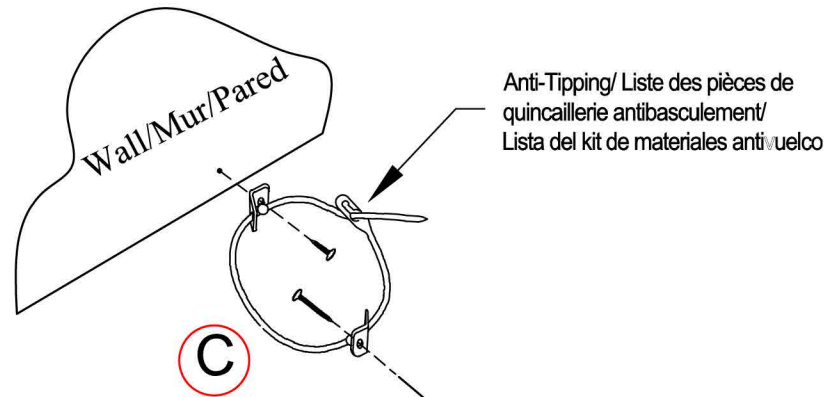

B *

x6 Adjustable leveler-Brown
x6 Patin réglable
x6 Nivelador ajustable

C *

x1 Tipping restraint
x1 Liste des pièces de
quincaillerie antibasculément
x1 Abrazadera antivuelco

D *

x16 Shelf Supports
x16 Supports Pour Tablette
x16 Soporte De Las Repisas

E *

x6 Legs
x6 jambes
x6 Piernas

* Replaceable Part

ASSEMBLY INSTRUCTIONS/ NOTICE DE MONTAGE/ INSTRUCCIONES DE MONTAJE

DESCRIPTION/LA DESCRIPCION/DESCRIPCION : Four Door Console/Console quatre portes/
Consola de cuatro puertas

⚠ WARNING	
	<p>Children have died from furniture tipover. To reduce the risk of furniture tipover:</p>
	<ul style="list-style-type: none"> • ALWAYS install tipover restraint provided.
	<ul style="list-style-type: none"> • For use with televisions weighing 170 lbs (77.11 kgs) or less. Use with heavier televisions may result in instability causing tip-over resulting in death or serious injury.
	<ul style="list-style-type: none"> • NEVER allow children to stand, climb or hang on drawers, doors, or shelves. • NEVER open more than one drawer at a time. • Place heaviest items in the lowest drawers.
	<p style="text-align: center;"><i>This is a permanent label. Do not remove!</i></p>