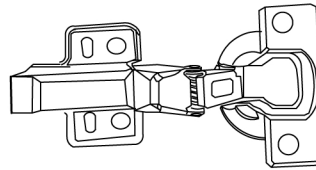

1. RP301671-CHINGE
   * x6 Center Door Hinge
   x6 Charnière de porte
   x6 Bisagra de la puerta

1. RP301671-CATCH
   * x4 Door Catch
   Catch de aimant
   Captura de imá

1. RP301671-GRO
   x2 Grommet
   x2 Oeillet
   x2 Ojal