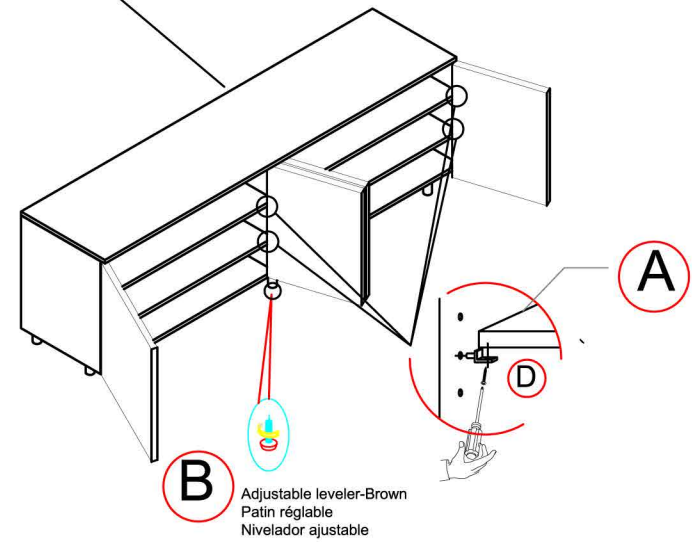

PARTS LIST / LISTE DES PIÈCES / LISTA DE PIEZAS

DESCRIPTION/LA DESCRIPCION/DESCRIPCIÓN :Four Door Console/Console quatre portes/
Consola de cuatro puertas

A *

x4 Adjustable Shelf
x4 Tablette ajustable
x4 Estante ajustable

E *

x6 Legs
x6 jambes
x6 Piernas

* Replaceable Part

ASSEMBLY INSTRUCTIONS/ NOTICE DE MONTAGE/ INSTRUCCIONES DE MONTAJE

DESCRIPTION/LA DESCRIPCION/DESCRIPCION : Four Door Console/Console quatre portes/
Consola de cuatro puertas

⚠ WARNING	
	<p>Children have died from furniture tipover. To reduce the risk of furniture tipover:</p>
	<ul style="list-style-type: none"> • ALWAYS install tipover restraint provided.
	<ul style="list-style-type: none"> • For use with televisions weighing 170 lbs (77.11 kgs) or less. Use with heavier televisions may result in instability causing tip-over resulting in death or serious injury.
	<ul style="list-style-type: none"> • NEVER allow children to stand, climb or hang on drawers, doors, or shelves. • NEVER open more than one drawer at a time. • Place heaviest items in the lowest drawers.
	<p style="text-align: center;"><i>This is a permanent label. Do not remove!</i></p>

* Replaceable Part

REPLACEABLE PART/ PARTIE REMPLACABLE/ PARTE REEMPLAZABLE

DESCRIPTION/LA DESCRIPCION/DESCRIPCIÓN : Four Door Console/Console quatre portes/
Consola de cuatro puertas

- A** *
RP301671-SHELF
x4 Adjustable Shelf
x4 Tablette ajustable
x4 Estante ajustable