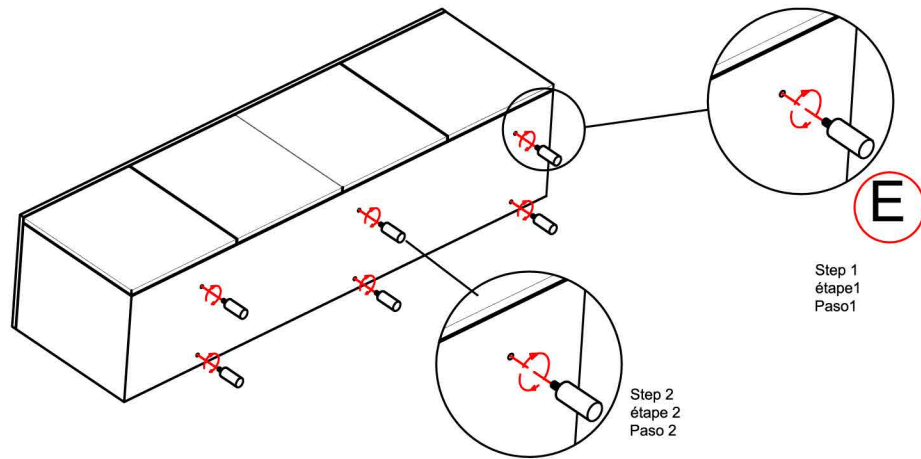

PARTS LIST / LISTE DES PIÈCES / LISTA DE PIEZAS

DESCRIPTION/LA DESCRIPCION/DESCRIPCIÓN :Four Door Console/Console quatre portes/
Consola de cuatro puertas

A *

x4 Adjustable Shelf
x4 Tablette ajustable
x4 Estante ajustable

E *

x6 Legs
x6 jambes
x6 Piernas

* Replaceable Part

ASSEMBLY INSTRUCTIONS/ NOTICE DE MONTAGE/ INSTRUCCIONES DE MONTAJE

DESCRIPTION/LA DESCRIPCION/DESCRIPCION : Four Door Console/Console quatre portes/
Consola de cuatro puertas

⚠ WARNING	
	<p>Children have died from furniture tipover. To reduce the risk of furniture tipover:</p>
	<ul style="list-style-type: none"> • ALWAYS install tipover restraint provided.
	<ul style="list-style-type: none"> • For use with televisions weighing 170 lbs (77.11 kgs) or less. Use with heavier televisions may result in instability causing tip-over resulting in death or serious injury.
	<ul style="list-style-type: none"> • NEVER allow children to stand, climb or hang on drawers, doors, or shelves. • NEVER open more than one drawer at a time. • Place heaviest items in the lowest drawers.
	<p style="text-align: center;"><i>This is a permanent label. Do not remove!</i></p>

* Replaceable Part

REPLACEABLE PART/ PARTIE REMPLACABLE/ PARTE REEMPLAZABLE

DESCRIPTION/LA DESCRIPCION/DESCRIPCIÓN : Four Door Console/Console quatre portes/
Consola de cuatro puertas

- A** *
RP301671-SHELF
x4 Adjustable Shelf
x4 Tablette ajustable
x4 Estante ajustable