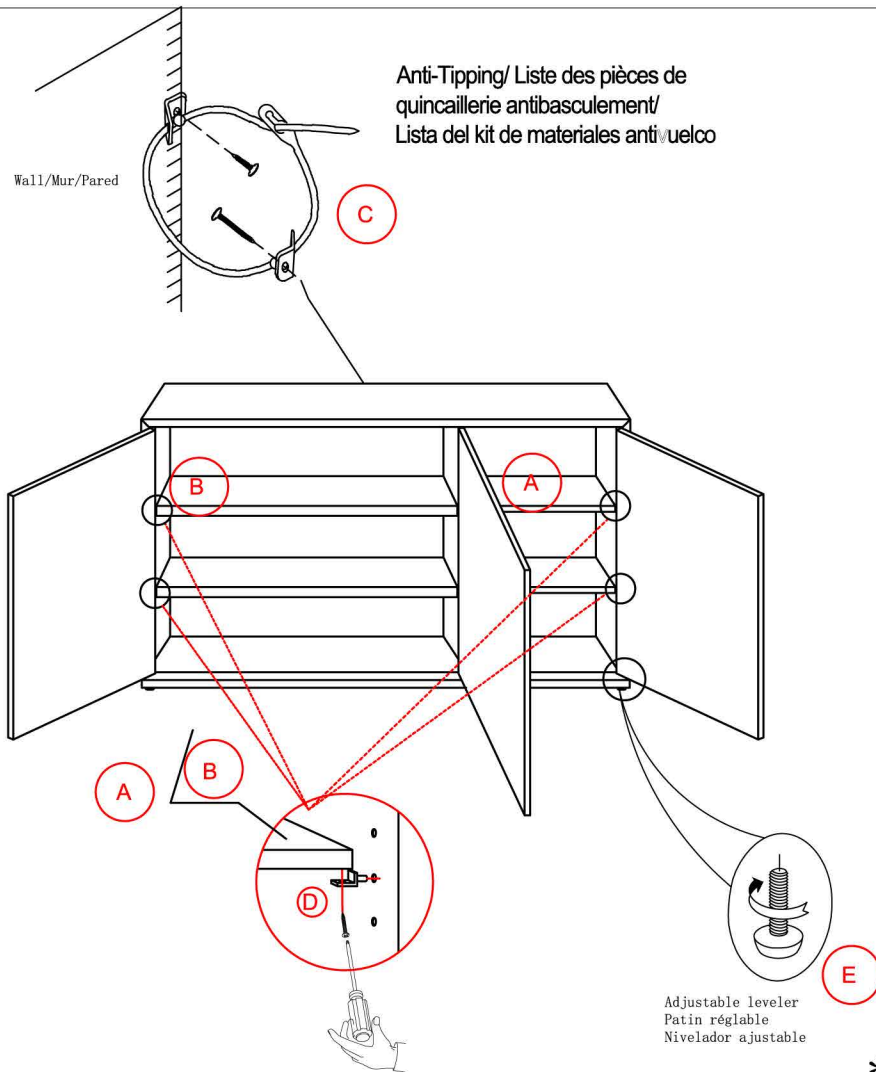

ASSEMBLY INSTRUCTIONS/ NOTICE DE MONTAGE/ INSTRUCCIONES DE MONTAJE

DESCRIPTION / LA DESCRIPCION / DESCRIPCIÓN : Bar/Cabinet-cellier / Mueble bar

WARNING

Children have died from furniture tipover. To reduce the risk of furniture tipover:

- ALWAYS install tipover restraint provided.
- NEVER put a TV on this product.
- NEVER allow children to stand, climb or hang on drawers, doors, or shelves.
- NEVER open more than one drawer at a time.
- Place heaviest items in the lowest drawers.

This is a permanent label. Do not remove!

* Replaceable Part