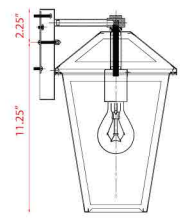

Back Plate measures:
4.75"W x 9.5"H

| A |

Back Plate measures:
4.75"W x 8.25"H

| B |

Back Plate measures:
4.75"W x 6"H

| C |

Back Plate measures:
4.75"W x 5.25"H

| D |

| O |

	Bulbs/Wattage	W	H
H	(3) 60W-c	10"	94.25"
I	(3) 60W-c	12.25"	117.75"

	Bulbs/Wattage	W	H
J	(1) 100W-m	8.25"	16.5"
K	(3) 60W-c	12.25"	24.25"
L	(3) 60W-c	10"	20.5"
M	(1) 100W-m	8.25"	15"
N	(3) 60W-c	12.25"	22.75"
O	(3) 60W-c	10"	19"

Cut post to suit desired height

Back Plate measures:
4.75"W x 9.5"H

| A |

Back Plate measures:
4.75"W x 8.25"H

| B |

Back Plate measures:
4.75"W x 6"H

| C |

Back Plate measures:
4.75"W x 5.25"H

| D |

| E |

| F |

| G |

	Bulbs/Wattage	L/Ext.	W	H	Overall-H	Chain/Rods Length	Wire Length	Ceiling/Wall Plate Size
A	(3) 60W-c	13.25"	12.25"	21.25"	---	---	---	4.75"W x 9.5"H
B	(3) 60W-c	11"	10"	17.5"	---	---	---	4.75"W x 8.25"H
C	(1) 100W-m	9"	8.25"	13.25"	---	---	---	4.75"W x 6"H
D	(1) 100W-m	6"	7"	10.75"	---	---	---	4.75"W x 5.25"H
E	(3) 60W-c	---	12.25"	21.5"	82.5"	60" chain	110"	4.75" x 4.75"
F	(3) 60W-c	---	10"	18"	79"	60" chain	110"	4.75" x 4.75"
G	(1) 100W-m	---	8.25"	14.25"	75.25"	60" chain	110"	4.75" x 4.75"