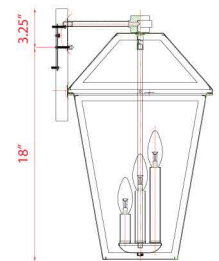

Back Plate measures:
4.75"W x 9.5"H

| A |

Back Plate measures:
4.75"W x 8.25"H

| B |

Back Plate measures:
4.75"W x 6"H

| C |

Back Plate measures:
4.75"W x 5.25"H

| D |

| E |

| F |

| G |

	Bulbs/Wattage	L/Ext.	W	H	Overall-H	Chain/Rods Length	Wire Length	Ceiling/Wall Plate Size
A	(3) 60W-c	13.25"	12.25"	21.25"	---	---	---	4.75"W x 9.5"H
B	(3) 60W-c	11"	10"	17.5"	---	---	---	4.75"W x 8.25"H
C	(1) 100W-m	9"	8.25"	13.25"	---	---	---	4.75"W x 6"H
D	(1) 100W-m	6"	7"	10.75"	---	---	---	4.75"W x 5.25"H
E	(3) 60W-c	---	12.25"	21.5"	82.5"	60" chain	110"	4.75" x 4.75"
F	(3) 60W-c	---	10"	18"	79"	60" chain	110"	4.75" x 4.75"
G	(1) 100W-m	---	8.25"	14.25"	75.25"	60" chain	110"	4.75" x 4.75"

| O |

	Bulbs/Wattage	W	H
H	(3) 60W-c	10"	94.25"
I	(3) 60W-c	12.25"	117.75"

	Bulbs/Wattage	W	H
J	(1) 100W-m	8.25"	16.5"
K	(3) 60W-c	12.25"	24.25"
L	(3) 60W-c	10"	20.5"
M	(1) 100W-m	8.25"	15"
N	(3) 60W-c	12.25"	22.75"
O	(3) 60W-c	10"	19"

Cut post to suit desired height

Back Plate measures:
4.75"W x 9.5"H

| A |

Back Plate measures:
4.75"W x 8.25"H

| B |

Back Plate measures:
4.75"W x 6"H

| C |

Back Plate measures:
4.75"W x 5.25"H