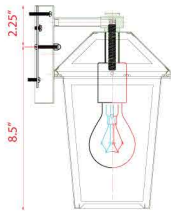

Back Plate measures:
4.75"W x 9.5"H

| A |

Back Plate measures:
4.75"W x 8.25"H

| B |

Back Plate measures:
4.75"W x 6"H

| C |

Back Plate measures:
4.75"W x 5.25"H

| D |

| E |

| F |

| G |

	Bulbs/Wattage	L/Ext.	W	H	Overall-H	Chain/Rods Length	Wire Length	Ceiling/Wall Plate Size
A	(3) 60W-c	13.25"	12.25"	21.25"	---	---	---	4.75"W x 9.5"H
B	(3) 60W-c	11"	10"	17.5"	---	---	---	4.75"W x 8.25"H
C	(1) 100W-m	9"	8.25"	13.25"	---	---	---	4.75"W x 6"H
D	(1) 100W-m	6"	7"	10.75"	---	---	---	4.75"W x 5.25"H
E	(3) 60W-c	---	12.25"	21.5"	82.5"	60" chain	110"	4.75" x 4.75"
F	(3) 60W-c	---	10"	18"	79"	60" chain	110"	4.75" x 4.75"
G	(1) 100W-m	---	8.25"	14.25"	75.25"	60" chain	110"	4.75" x 4.75"

Cut post to suit desired height

Back Plate measures:
4.75"W x 9.5"H

| A |

Back Plate measures:
4.75"W x 8.25"H

| B |

Back Plate measures:
4.75"W x 6"H

| C |

Back Plate measures:
4.75"W x 5.25"H

| O |

	Bulbs/Wattage	W	H
H	(3) 60W-c	14.25"	106"
I	(3) 60W-c	12.25"	117.75"

Cut post to suit desired height

	Bulbs/Wattage	W	H
J	(1) 100W-m	8.25"	16.5"
K	(3) 60W-c	12.25"	24.25"
L	(3) 60W-c	10"	20.5"
M	(1) 100W-m	8.25"	15"
N	(3) 60W-c	12.25"	22.75"
O	(3) 60W-c	10"	19"