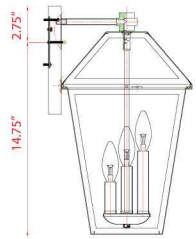

Back Plate measures:
4.75"W x 9.5"H

| A |

Back Plate measures:
4.75"W x 8.25"H

| B |

Back Plate measures:
4.75"W x 6"H

| C |

Back Plate measures:
4.75"W x 5.25"H

| D |

| E |

| F |

| G |

	Bulbs/Wattage	L/Ext.	W	H	Overall-H	Chain/Rods Length	Wire Length	Ceiling/Wall Plate Size
A	(3) 60W-c	13.25"	12.25"	21.25"	---	---	---	4.75"W x 9.5"H
B	(3) 60W-c	11"	10"	17.5"	---	---	---	4.75"W x 8.25"H
C	(1) 100W-m	9"	8.25"	13.25"	---	---	---	4.75"W x 6"H
D	(1) 100W-m	6"	7"	10.75"	---	---	---	4.75"W x 5.25"H
E	(3) 60W-c	---	12.25"	21.5"	82.5"	60" chain	110"	4.75" x 4.75"
F	(3) 60W-c	---	10"	18"	79"	60" chain	110"	4.75" x 4.75"
G	(1) 100W-m	---	8.25"	14.25"	75.25"	60" chain	110"	4.75" x 4.75"

| O |

	Bulbs/Wattage	W	H
H	(3) 60W-c	10"	94.25"
I	(3) 60W-c	12.25"	117.75"

	Bulbs/Wattage	W	H
J	(1) 100W-m	8.25"	16.5"
K	(3) 60W-c	12.25"	24.25"
L	(3) 60W-c	10"	20.5"
M	(1) 100W-m	8.25"	15"
N	(3) 60W-c	12.25"	22.75"
O	(3) 60W-c	10"	19"

Cut post to suit desired height

Back Plate measures:
4.75"W x 9.5"H

| A |

Back Plate measures:
4.75"W x 8.25"H

| B |

Back Plate measures:
4.75"W x 6"H

| C |

Back Plate measures:
4.75"W x 5.25"H