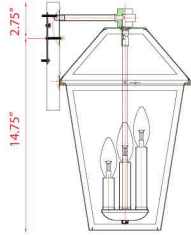

Back Plate measures:
4.75"W x 9.5"H

| A |

Back Plate measures:
4.75"W x 8.25"H

| B |

Back Plate measures:
4.75"W x 6"H

| C |

Back Plate measures:
4.75"W x 5.25"H

| D |

| E |

| F |

| G |

	Bulbs/Wattage	L/Ext.	W	H	Overall-H	Chain/Rods Length	Wire Length	Ceiling/Wall Plate Size
A	(3) 60W-c	13.25"	12.25"	21.25"	---	---	---	4.75"W x 9.5"H
B	(3) 60W-c	11"	10"	17.5"	---	---	---	4.75"W x 8.25"H
C	(1) 100W-m	9"	8.25"	13.25"	---	---	---	4.75"W x 6"H
D	(1) 100W-m	6"	7"	10.75"	---	---	---	4.75"W x 5.25"H
E	(3) 60W-c	---	12.25"	21.5"	82.5"	60" chain	110"	4.75" x 4.75"
F	(3) 60W-c	---	10"	18"	79"	60" chain	110"	4.75" x 4.75"
G	(1) 100W-m	---	8.25"	14.25"	75.25"	60" chain	110"	4.75" x 4.75"

Cut post to suit desired height

Back Plate measures:
4.75"W x 9.5"H

| A |

Back Plate measures:
4.75"W x 8.25"H

| B |

Back Plate measures:
4.75"W x 6"H

| C |

Back Plate measures:
4.75"W x 5.25"H

| D |

| E |

| F |

| G |

	Bulbs/Wattage	L/Ext.	W	H	Overall-H	Chain/Rods Length	Wire Length	Ceiling/Wall Plate Size
A	(3) 60W-c	13.25"	12.25"	21.25"	---	---	---	4.75"W x 9.5"H
B	(3) 60W-c	11"	10"	17.5"	---	---	---	4.75"W x 8.25"H
C	(1) 100W-m	9"	8.25"	13.25"	---	---	---	4.75"W x 6"H
D	(1) 100W-m	6"	7"	10.75"	---	---	---	4.75"W x 5.25"H
E	(3) 60W-c	---	12.25"	21.5"	82.5"	60" chain	110"	4.75" x 4.75"
F	(3) 60W-c	---	10"	18"	79"	60" chain	110"	4.75" x 4.75"
G	(1) 100W-m	---	8.25"	14.25"	75.25"	60" chain	110"	4.75" x 4.75"