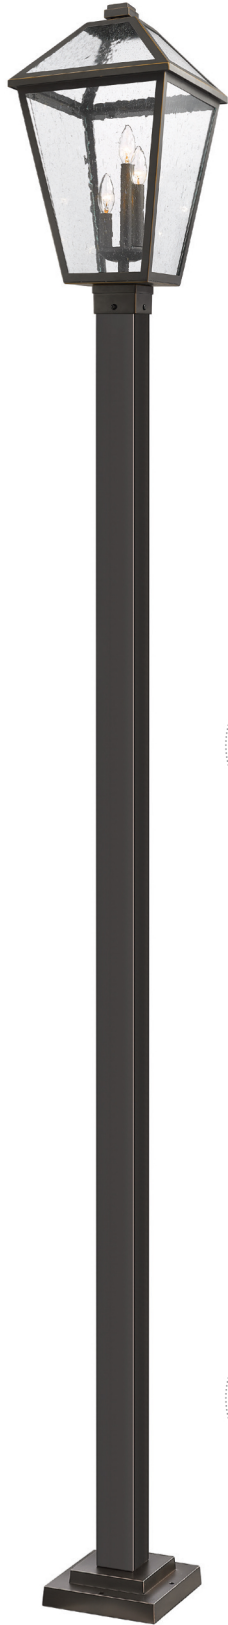

Finish   Shade

Rubbed   Clear
Bronze   Bevelled
                 Glass

| I |

	Bulbs/Wattage	W	H
H	(3) 60W-c	14.25"	106"
I	(3) 60W-c	12.25"	117.75"

Cut post to suit desired height

	Bulbs/Wattage	W	H
J	(1) 100W-m	8.25"	16.5"
K	(3) 60W-c	12.25"	24.25"
L	(3) 60W-c	10"	20.5"
M	(1) 100W-m	8.25"	15"
N	(3) 60W-c	12.25"	22.75"
O	(3) 60W-c	10"	19"