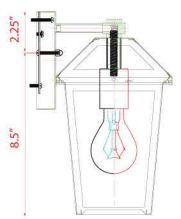

Back Plate measures:
4.75"W x 9.5"H

| A |

Back Plate measures:
4.75"W x 8.25"H

| B |

Back Plate measures:
4.75"W x 6"H

| C |

Back Plate measures:
4.75"W x 5.25"H

| D |

| O |

	Bulbs/Wattage	W	H
H	(3) 60W-c	10"	94.25"
I	(3) 60W-c	12.25"	117.75"

	Bulbs/Wattage	W	H
J	(1) 100W-m	8.25"	16.5"
K	(3) 60W-c	12.25"	24.25"
L	(3) 60W-c	10"	20.5"
M	(1) 100W-m	8.25"	15"
N	(3) 60W-c	12.25"	22.75"
O	(3) 60W-c	10"	19"

Cut post to suit desired height

Back Plate measures:
4.75"W x 9.5"H

| A |

Back Plate measures:
4.75"W x 8.25"H

| B |

Back Plate measures:
4.75"W x 6"H

| C |

Back Plate measures:
4.75"W x 5.25"H

| D |

| E |

| F |

| G |

	Bulbs/Wattage	L/Ext.	W	H	Overall-H	Chain/Rods Length	Wire Length	Ceiling/Wall Plate Size
A	(3) 60W-c	13.25"	12.25"	21.25"	---	---	---	4.75"W x 9.5"H
B	(3) 60W-c	11"	10"	17.5"	---	---	---	4.75"W x 8.25"H
C	(1) 100W-m	9"	8.25"	13.25"	---	---	---	4.75"W x 6"H
D	(1) 100W-m	6"	7"	10.75"	---	---	---	4.75"W x 5.25"H
E	(3) 60W-c	---	12.25"	21.5"	82.5"	60" chain	110"	4.75" x 4.75"
F	(3) 60W-c	---	10"	18"	79"	60" chain	110"	4.75" x 4.75"
G	(1) 100W-m	---	8.25"	14.25"	75.25"	60" chain	110"	4.75" x 4.75"