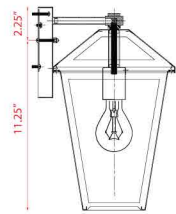

Back Plate measures:
4.75"W x 9.5"H

| A |

Back Plate measures:
4.75"W x 8.25"H

| B |

Back Plate measures:
4.75"W x 6"H

| C |

Back Plate measures:
4.75"W x 5.25"H

| D |

| E |

| F |

| G |

	Bulbs/Wattage	L/Ext.	W	H	Overall-H	Chain/Rods Length	Wire Length	Ceiling/Wall Plate Size
A	(3) 60W-c	13.25"	12.25"	21.25"	---	---	---	4.75"W x 9.5"H
B	(3) 60W-c	11"	10"	17.5"	---	---	---	4.75"W x 8.25"H
C	(1) 100W-m	9"	8.25"	13.25"	---	---	---	4.75"W x 6"H
D	(1) 100W-m	6"	7"	10.75"	---	---	---	4.75"W x 5.25"H
E	(3) 60W-c	---	12.25"	21.5"	82.5"	60" chain	110"	4.75" x 4.75"
F	(3) 60W-c	---	10"	18"	79"	60" chain	110"	4.75" x 4.75"
G	(1) 100W-m	---	8.25"	14.25"	75.25"	60" chain	110"	4.75" x 4.75"

Cut post to suit desired height

Back Plate measures:
4.75"W x 9.5"H

| A |

Back Plate measures:
4.75"W x 8.25"H

| B |

Back Plate measures:
4.75"W x 6"H

| C |

Back Plate measures:
4.75"W x 5.25"H

| D |

| E |

| F |

| G |

	Bulbs/Wattage	L/Ext.	W	H	Overall-H	Chain/Rods Length	Wire Length	Ceiling/Wall Plate Size
A	(3) 60W-c	13.25"	12.25"	21.25"	---	---	---	4.75"W x 9.5"H
B	(3) 60W-c	11"	10"	17.5"	---	---	---	4.75"W x 8.25"H
C	(1) 100W-m	9"	8.25"	13.25"	---	---	---	4.75"W x 6"H
D	(1) 100W-m	6"	7"	10.75"	---	---	---	4.75"W x 5.25"H
E	(3) 60W-c	---	12.25"	21.5"	82.5"	60" chain	110"	4.75" x 4.75"
F	(3) 60W-c	---	10"	18"	79"	60" chain	110"	4.75" x 4.75"
G	(1) 100W-m	---	8.25"	14.25"	75.25"	60" chain	110"	4.75" x 4.75"