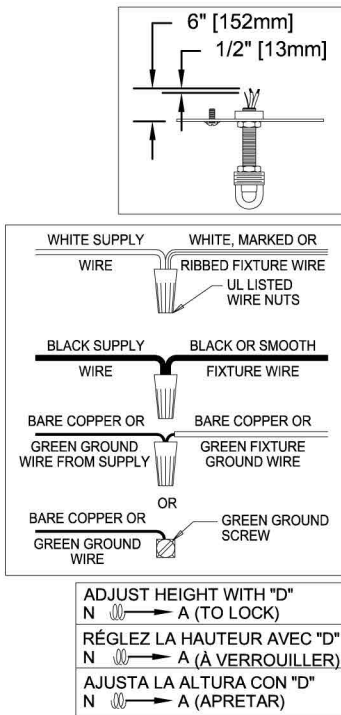

Assembly & Installation Instructions

CAUTION: Read instructions carefully and turn electricity off at main circuit breaker panel before beginning installation.

WARNING - If any Special Control Devices are used with this Fixture, Follow the Instructions Carefully to assure full compliance with N.E.C. requirements. If there are any questions, contact a Qualified Electrical Contractor.

CAUTION - All glass is fragile, use care when handling Glass component(s) and or Lamp(s).

CANOPY MOUNTING & WIRE CONNECTION ASSEMBLY STEPS:

1. D,E → A
2. B,A → C
3. N,P,H → D (TO LOCK) (À VERROUILLER) (APRETAR)
4. P → H
5. F → M
6. L → M
7. J,K → L
8. L → H
9. F → L,K,J,H,D
10. F → G
11. J,K → H

FIXTURE ASSEMBLY STEPS:

1. M → R
2. S → Q

B, C, G & S
 (NOT FURNISHED)
 (NON FOURNIE)
 (NO INCLUIDA)

Instructions d'Assemblage et Installation

MISE EN GARDE: Lire les instructions avec soin et couper le courant au disjoncteur central avant de commencer l'installation.