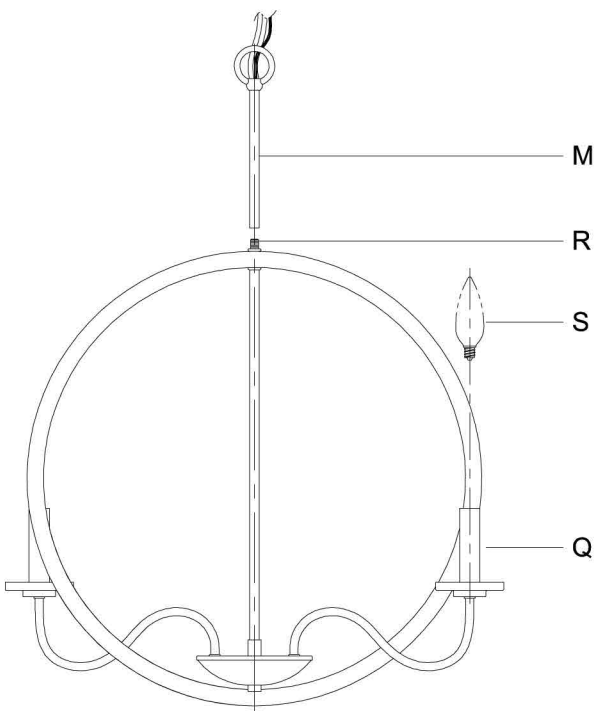

Assembly & Installation Instructions

CAUTION: Read instructions carefully and turn electricity off at main circuit breaker panel before beginning installation.

*****
WARNING - If any Special Control Devices are used with this Fixture, Follow the Instructions Carefully to assure full compliance with N.E.C. requirements. If there are any questions, contact a Qualified Electrical Contractor.

WARNING - This product contains chemicals known to the State of California to cause cancer, birth defects and /or other reproductive harm. Thoroughly wash hands after installing, handling, cleaning, or otherwise touching this product.

CAUTION - All glass is fragile, use care when handling Glass component(s) and or Lamp(s).
*****

CANOPY MOUNTING & WIRE CONNECTION ASSEMBLY STEPS:

1. D,E → A
2. B,A → C
3. N,P,H → D (TO LOCK) (À VERROUILLER) (APRETAR)
4. P → H
5. F → M
6. L → M
7. J,K → L
8. L → H
9. F → L,K,J,H,D
10. F → G
11. J,K → H

FIXTURE ASSEMBLY STEPS:

1. M → R
2. S → Q

B, C, G & S
(NOT FURNISHED)
(NON FOURNIE)
(NO INCLUIDA)