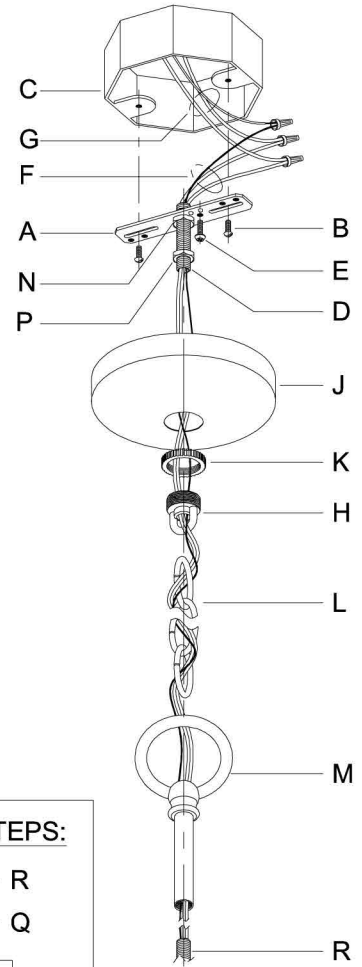

Assembly & Installation Instructions

CAUTION: Read instructions carefully and turn electricity off at main circuit breaker panel before beginning installation.

WARNING - If any Special Control Devices are used with this Fixture, Follow the Instructions Carefully to assure full compliance with N.E.C. requirements. If there are any questions, contact a Qualified Electrical Contractor.

CAUTION - All glass is fragile, use care when handling Glass component(s) and or Lamp(s).

CANOPY MOUNTING & WIRE CONNECTION ASSEMBLY STEPS:

1. D,E → A
2. B,A → C
3. N,P,H → D (TO LOCK) (À VERROUILLER) (APRETAR)
4. P → H
5. F → M
6. L → M
7. J,K → L
8. L → H
9. F → L,K,J,H,D
10. F → G
11. J,K → H

FIXTURE ASSEMBLY STEPS:

1. M → R
2. S → Q

B, C, G & S
 (NOT FURNISHED)
 (NON FOURNIE)
 (NO INCLUIDA)

Instructions d'Assemblage et Installation

MISE EN GARDE: Lire les instructions avec soin et couper le courant au disjoncteur central avant de commencer l'installation.