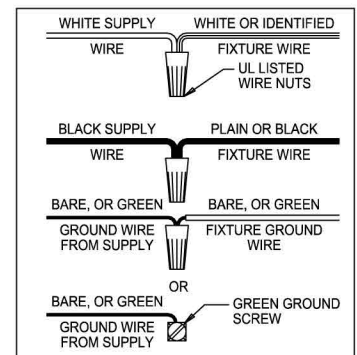

Assembly & Installation Instructions

CAUTION: Read instructions carefully and turn electricity off at main circuit breaker panel before beginning installation.

*****
WARNING - If any Special Control Devices are used with this Fixture, Follow the Instructions Carefully to assure full compliance with N.E.C. requirements. If there are any questions, contact a Qualified Electrical Contractor.

WARNING - This product contains chemicals known to the State of California to cause cancer, birth defects and /or other reproductive harm. Thoroughly wash hands after installing, handling, cleaning, or otherwise touching this product.

CAUTION - All glass is fragile, use care when handling Glass component(s) and or Lamp(s).
*****

ASSEMBLY STEPS:
PASOS PARA ENSAMBLAR:
MODE D'ASSEMBLAGE:

1. D,E → A
2. B → A,C
3. F → G
4. H,L → D
5. K → J
6. M → I
7. N,O,P,Q → M
8. R,S → M

B, C, G & K
(NOT FURNISHED)
(NO INCLUIDA)
(NON FOURNIE)