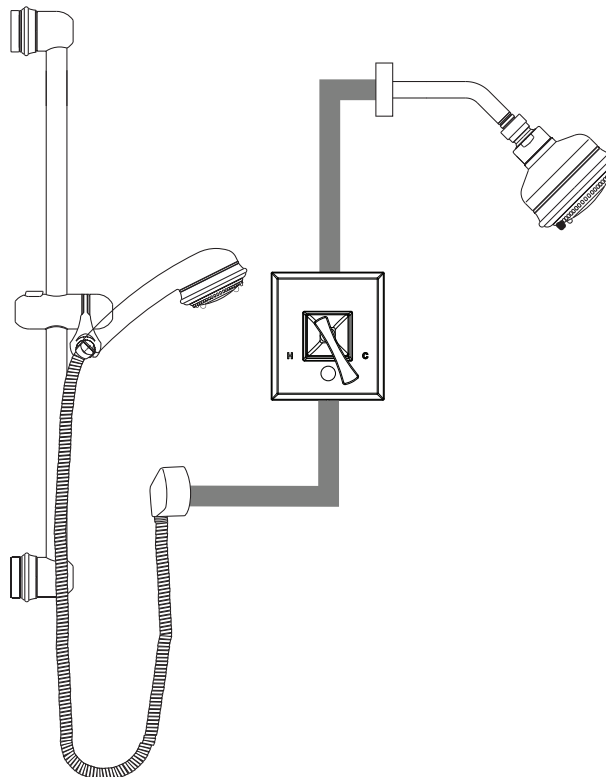

WARRANTY

- Limited Lifetime

Consult your local FERGUSON showroom for additional information and specifications. www.ferguson.com.