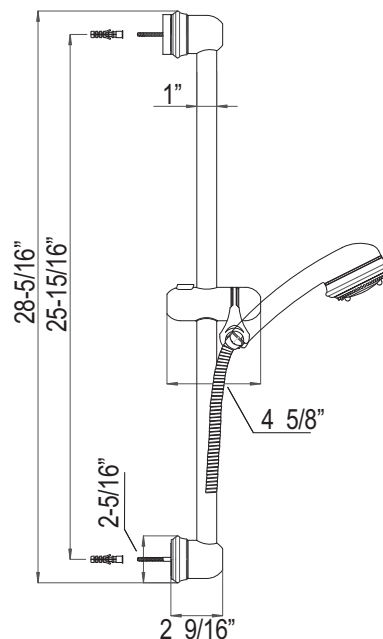

3-Function Master-Flow Handshower Set

ROHL Shower Collection

D800/1N (Complete Set)

D800 (Shower Bar Only)

FEATURES

D800/1N Complete Set

- Complete with the following items:
  - D800: Shower bar
  - B240NHSO: Handshower
  - A40/1: Flexible 59" metal hose
- Wall outlet for hose and handshower required, order E824

D800 Shower Bar

- Solid brass construction
- Wall mount design
- 28 5/16" length
- 1" diameter bar
- Adjustable positive grip slide/swivel handshower holder

COLORS/FINISHES

- Polished Chrome
- Polished Nickel
- Satin Nickel
- Tuscan Brass

WARRANTY

- Two years on manufacturer defects*

*No Warranty on Tuscan Brass Finish

D800/1N

D800