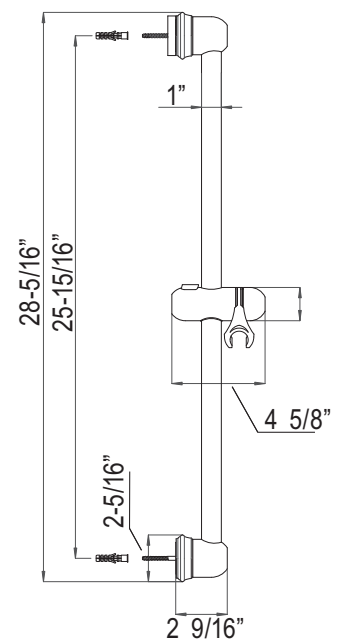

3-Function Master-Flow Handshower Set

ROHL Shower Collection

D800/1N (Complete Set)

D800 (Shower Bar Only)

FEATURES

D800/1N Complete Set

- Complete with the following items:
  - D800: Shower bar
  - B240NHSO: Handshower
  - A40/1: Flexible 59" metal hose
- Wall outlet for hose and handshower required, order E824

D800 Shower Bar

- Solid brass construction
- Wall mount design
- 28 5/16" length
- 1" diameter bar
- Adjustable positive grip slide/swivel handshower holder

COLORS/FINISHES

- Polished Chrome
- Polished Nickel
- Satin Nickel
- Tuscan Brass

WARRANTY

- Two years on manufacturer defects*

*No Warranty on Tuscan Brass Finish

D800/1N

D800