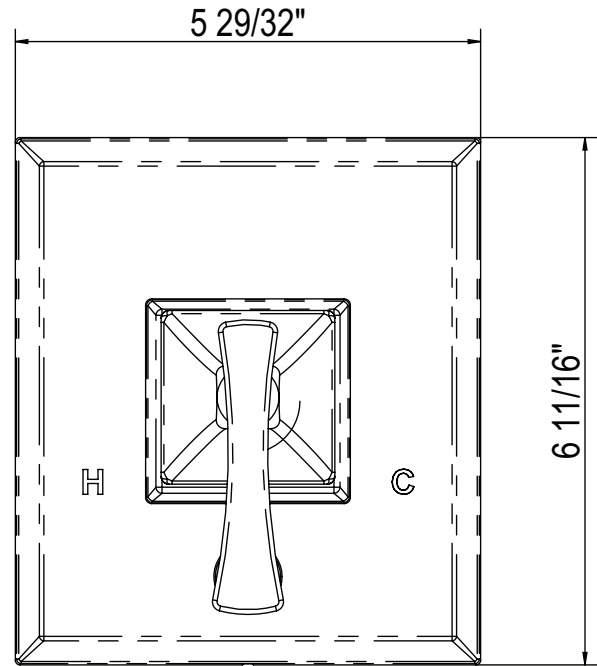

MATHESON™ PRESSURE BALANCE BATH OR SHOWER TRIM WITH INTEGRATED VOLUME CONTROL WITH DIVERTER

Transitional Matheson™

ML2015LM

FEATURES

- Metal lever handle
- Pressure balanced concealed bath and shower mixer trim for R2014D rough valve with volume and temperature control
- Complete with plate, escutcheon, diverter and handle
- Components made of solid brass
- Rotate handle clockwise for hot and counterclockwise for cold
- Move handle up for on, down for off

To complete package order R2014D rough valve

COLORS/FINISHES

- Polished Chrome
- Polished Nickel
- Satin Nickel

WARRANTY

- Limited Lifetime