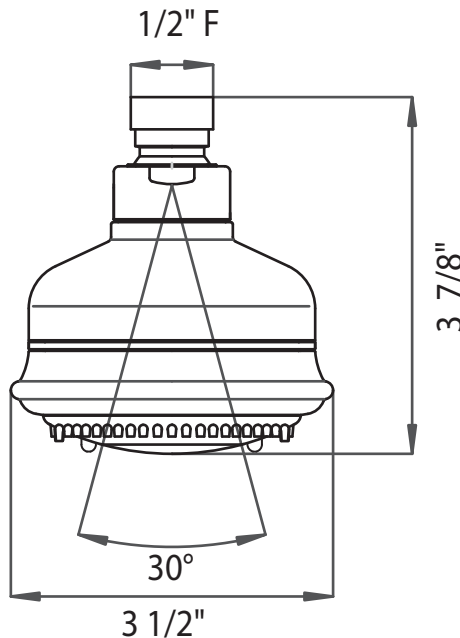

WARRANTY

- Two years on manufacturer defects
- No warranty on Tuscan Brass finish