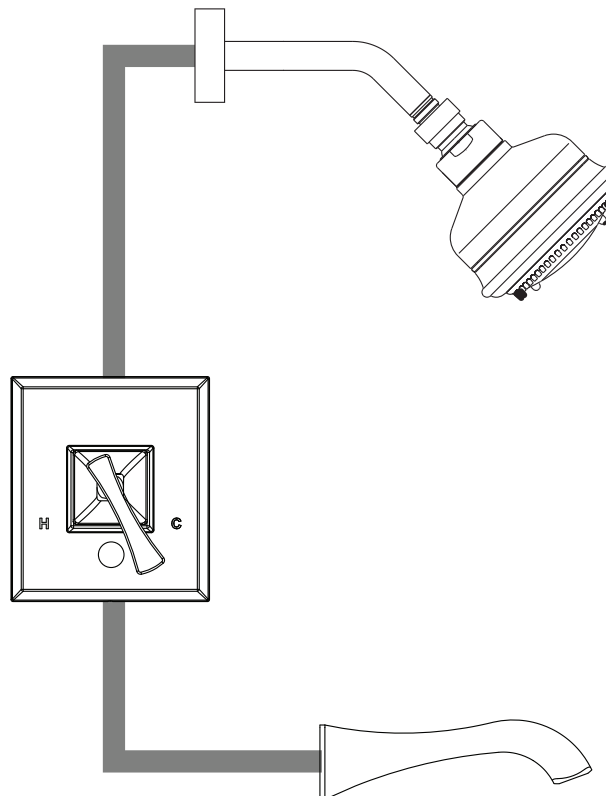

WARRANTY

- Limited Lifetime

Consult your local FERGUSON showroom for additional information and specifications. www.ferguson.com.