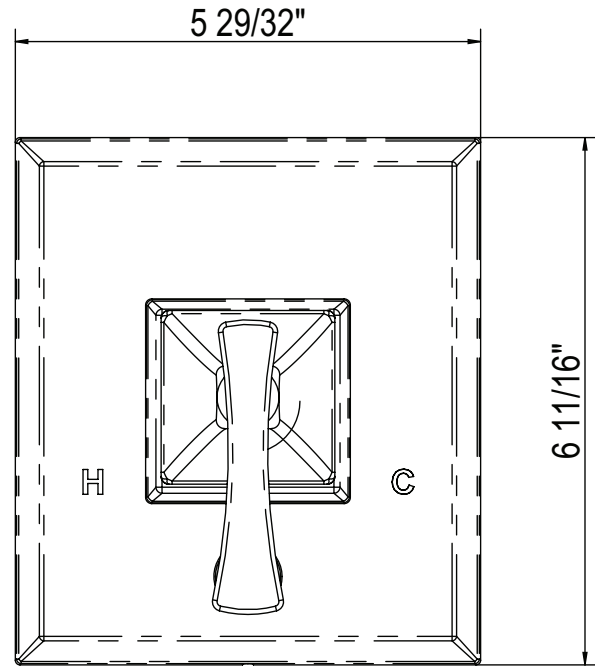

**MATHESON™ PRESSURE BALANCE BATH OR SHOWER TRIM
WITH INTEGRATED VOLUME CONTROL WITH DIVERTER**

Transitional Matheson™

ML2015LM

FEATURES

- Metal lever handle
- Pressure balanced concealed bath and shower mixer trim for R2014D rough valve with volume and temperature control
- Complete with plate, escutcheon, diverter and handle
- Components made of solid brass
- Rotate handle clockwise for hot and counterclockwise for cold
- Move handle up for on, down for off

To complete package order R2014D rough valve

COLORS/FINISHES

- Polished Chrome
- Polished Nickel
- Satin Nickel

WARRANTY

- Limited Lifetime