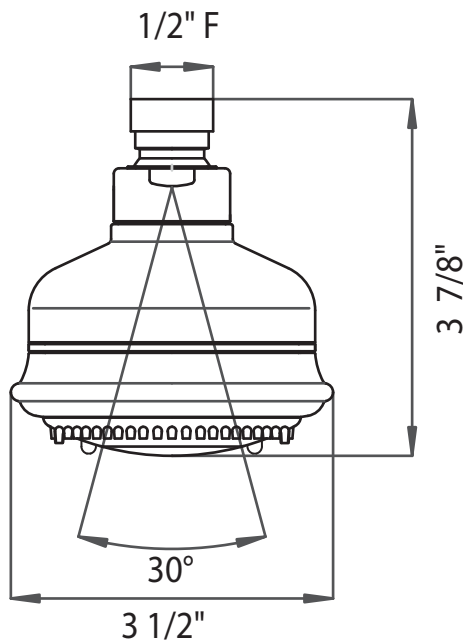

WARRANTY

- Two years on manufacturer defects
- No warranty on Tuscan Brass finish