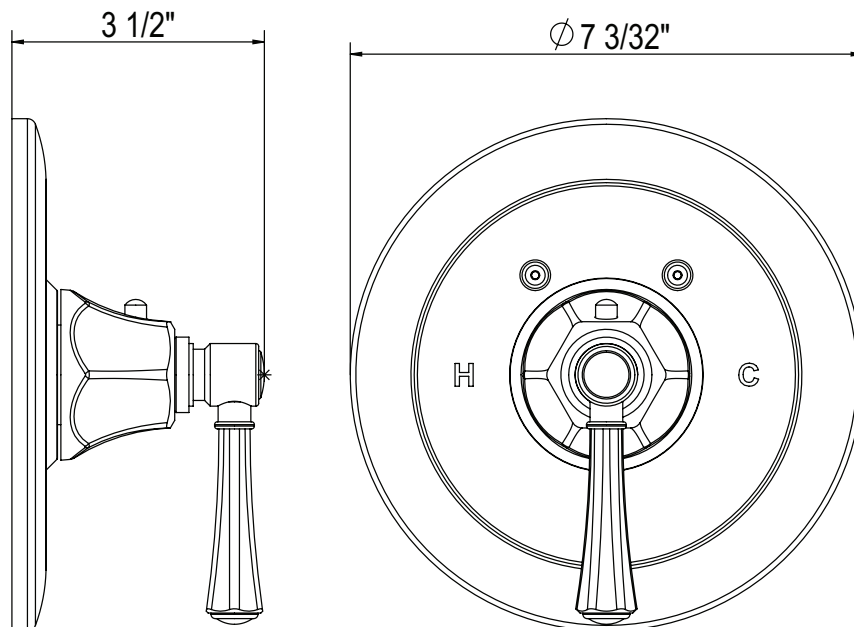

WARRANTY

- Limited Lifetime

Consult your local FERGUSON showroom for additional information and specifications. www.ferguson.com.