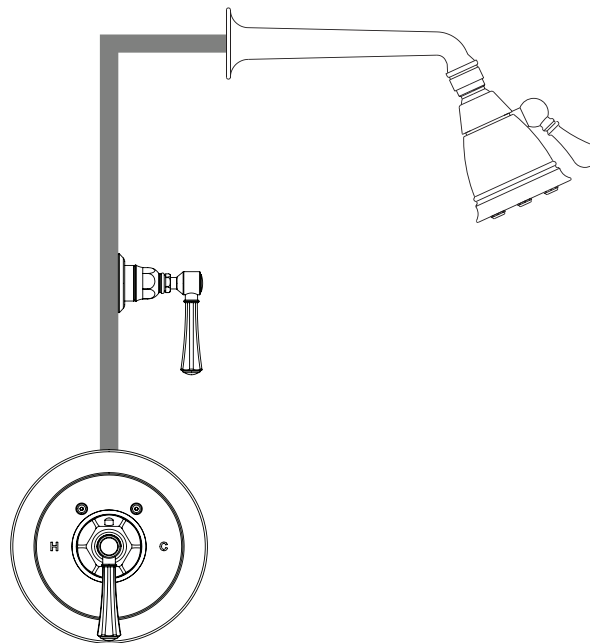

## FEATURES

- Kit Includes:
  - WE2327LM Thermostatic Trim
  - WE2319LMTO Volume Control Trim
  - C5056.2 Shower Arm
  - WI0122 Showerhead
- Must order roughs to complete package
  - R1085BO Conceal Therm Rough
  - R1040R Volume Control Rough

## 2 7/8" MANTOVA SHOWERHEAD

ROHL Spa Shower Collection

**WI0122**

### FEATURES

- Traditional ROHL Country design
- All brass shower body
- 6 adjustable anti-calcium spray nozzle jets
- 1/2" female swivel connection
- Flow rate 2.0 GPM
- Inca Brass not available
- Includes ROHL logo on showerhead