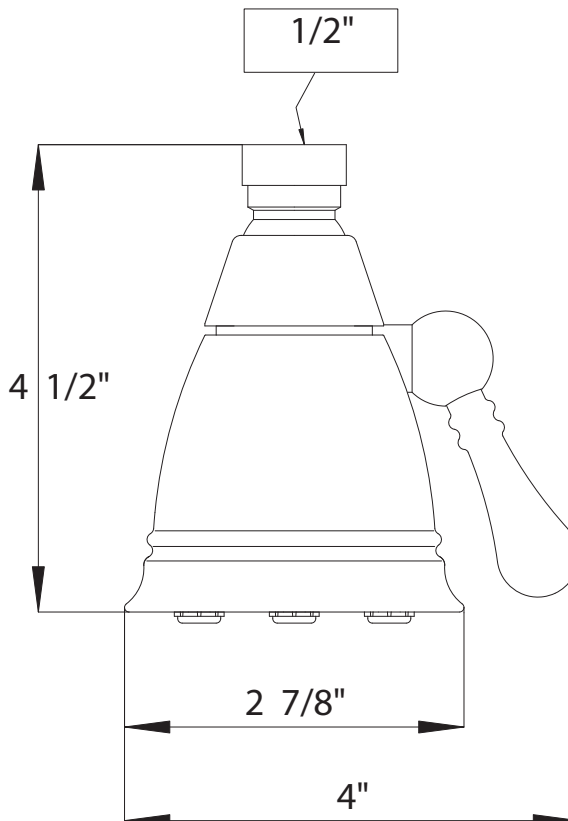

WARRANTY

- Two Years on Manufacturer Defects*
- No warranty on Tuscan Brass finish (TCB)