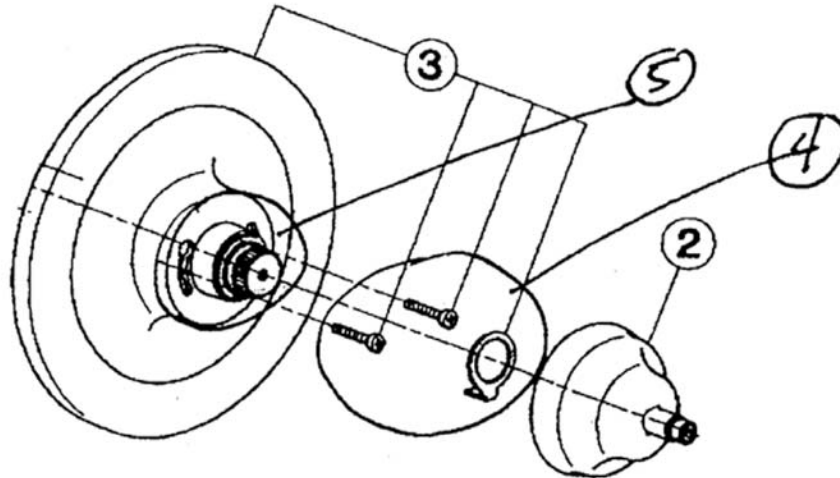

ARB1400 Spare Parts

MOUNTING SCREWS
IN KIT 2303-1210

THERE ARE 2 PLASTIC PARTS
FOR THE TRIM AND ROUGH:
DRIVER 3103-1232

ATTACHED TO THE STEM ON THE ROUGH
INTERMEDIATE HANDLE ASSEMBLY 2303-0347
ASSEMBLED ON THE OUTSIDE OF THE TRIM PLATE

Parts List

2	Cover with spindle	ZZ931640
3	Escutcheon	ZZ931630
4	Hot Limit Stop	2103-1210
5	Intermediate Handle Assembly	2303-0347

Lever Options