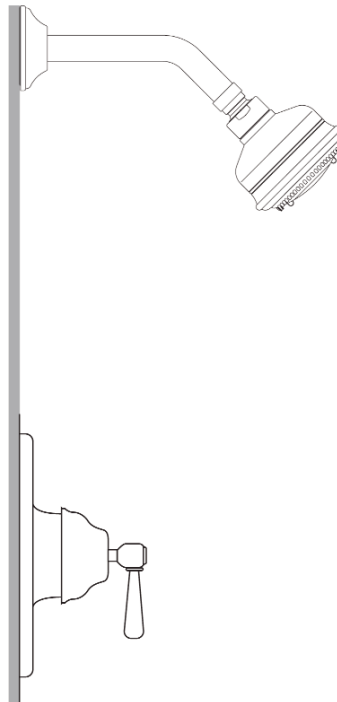

WARRANTY

- See individual component specs for warranty