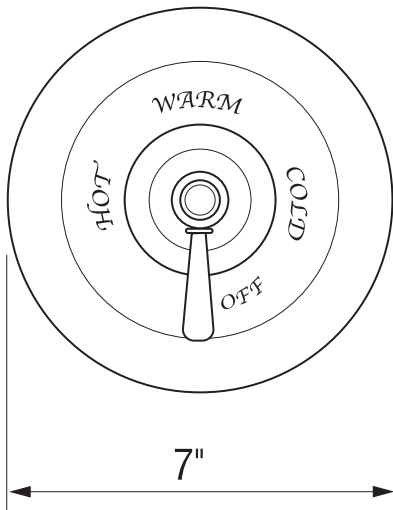

ARB1400LM

ARB1400LM