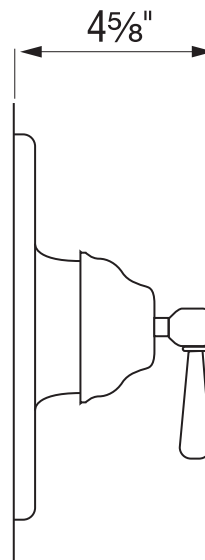

Verona Pressure Balance Trim without Diverter

ROHL Country Bath Collection

ARB1400LM (Metal Lever)
ARB1400XM (Cross Handle)

FEATURES

- Available with metal lever or metal cross handle
- Single handle control
- Coverplate, dome, and handle made from solid brass
- Trim for concealed pressure balance shower or bath valve
- **To complete package order #RMV-1 rough valve**

COLORS/FINISHES

- Polished Chrome
- Polished Nickel
- Satin Nickel
- Tuscan Brass
- Inca Brass

WARRANTY

- Limited Lifetime*
- No warranty on Tuscan Brass Finish

ARB1400LM

ARB1400LM