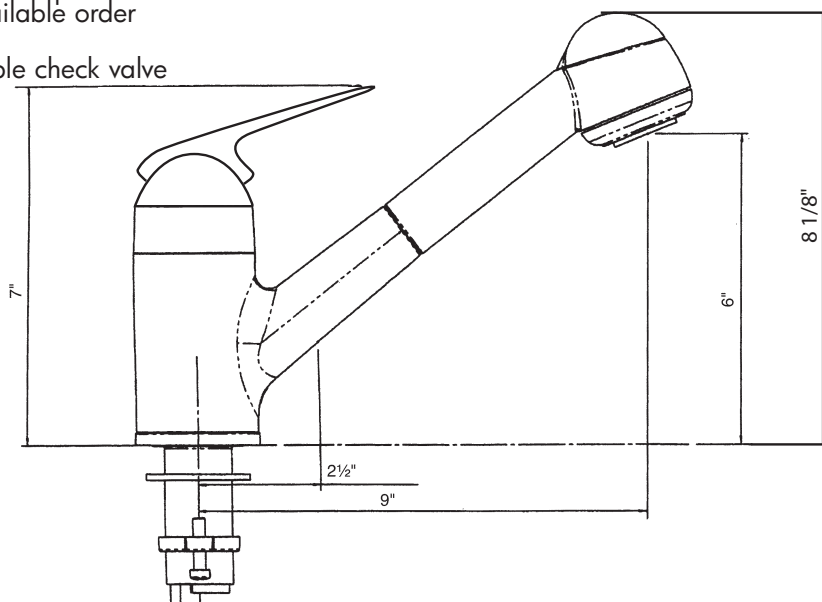

WARRANTY

- Limited Lifetime