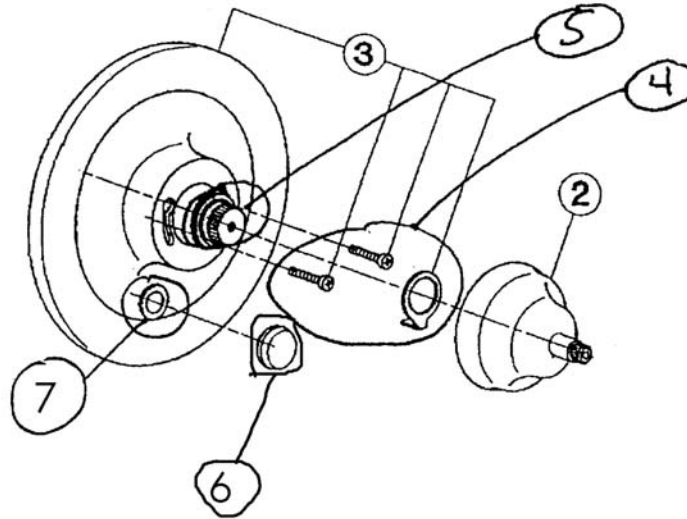

A2400LM & A2400LP

A2400XM

A2400LH

A2400XC

A2400LC

A2400 Spare Parts

MOUNTING SCREWS+CAM+DIVERTER ASSEMBLY
2303-1210 MOUNTING SCREWS

THERE ARE 2 PLASTIC PARTS
FOR THE TRIM AND ROUGH:
DRIVER 3103-1232
ATTACHED TO THE STEM ON THE ROUGH
INTERMEDIATE HANDLE ASSEMBLY 2303-0347
ASSEMBLED ON THE OUTSIDE OF THE TRIM PLATE

Parts List

2	Cover with spindle	ZZ931640
3	Escutcheon	ZZ931620
4	Hot Limit Stop	2103-1210
5	Intermediate Handle Assembly	2303-0347
6	Diverter Assembly	3604-2591 (Chrome Only)
		3604-2592 (Other Finishes)
7	Rubber Grommet	0304-0767

C2503

FEATURES

- 3/4" female NPT inlet
- 7" reach
- Solid brass construction
- If need to be 1/2" you can purchase a 3/4" by 1/2" nipple at any hardware store

COLORS/FINISHES

- Polished Chrome
- Polished Nickel
- Satin Nickel
- Tuscan Brass
- Inca Brass
- Old Iron