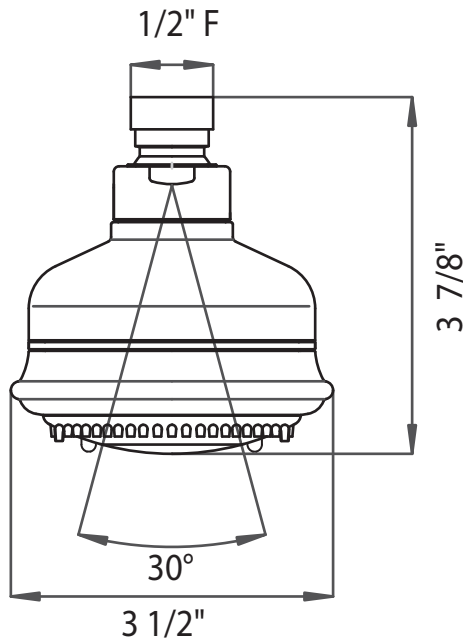

WARRANTY

- Two years on manufacturer defects
- No warranty on Tuscan Brass finish