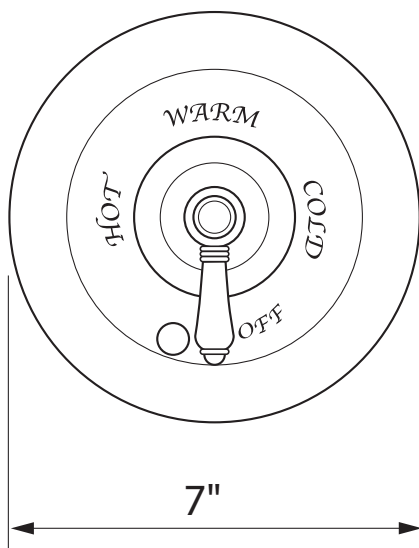

A2400LM & A2400LP