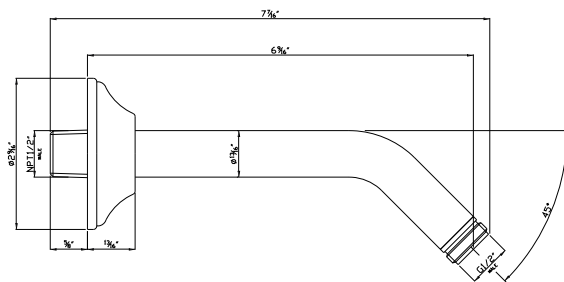

Shower Arm

ROHL Shower Collection

1440/6 6" Shower Arm

1440/8 8" Shower Arm

FEATURES

- Brass construction
- Sliding escutcheon
- 1/2" male thread inlet supply
- 1/2" male thread outlet supply

COLORS/FINISHES

- Polished Chrome
- Polished Nickel
- Satin Nickel
- Tuscan Brass
- Inca Brass
- Old Iron

WARRANTY

- 2 years on manufacturer defects*

* No Warranty On Tuscan Brass Finish (TCB)

1440/6