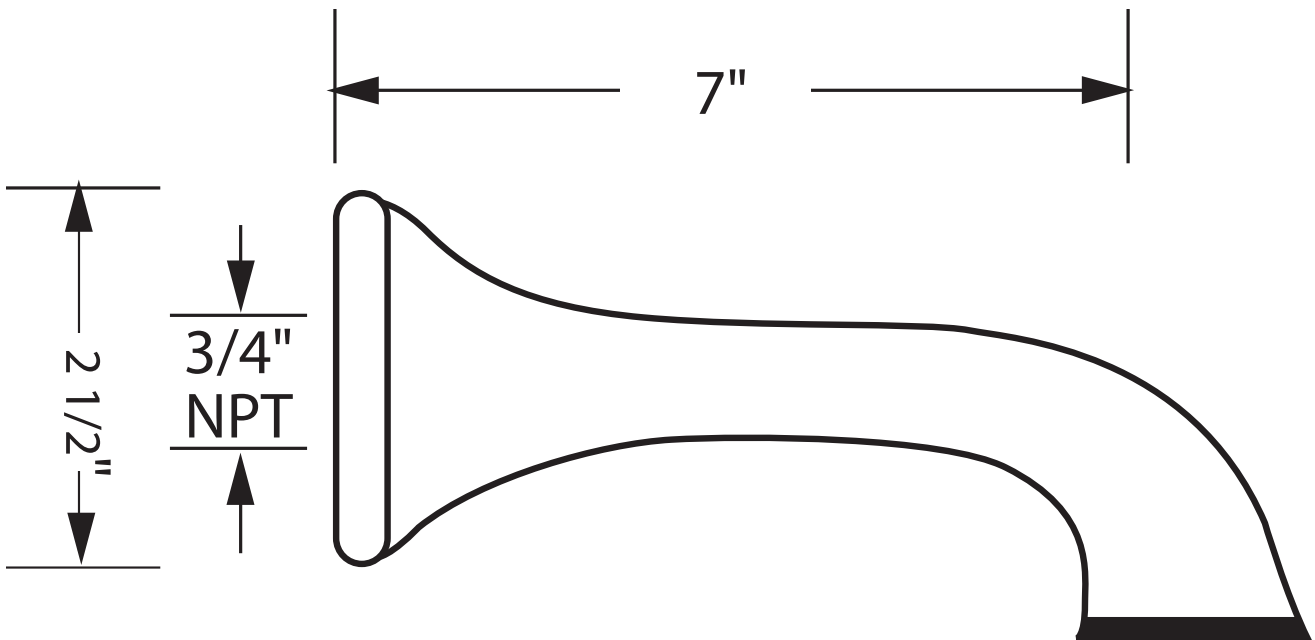

WARRANTY

- Limited lifetime*
- No Warranty on Tuscan Brass Finish (TCB)