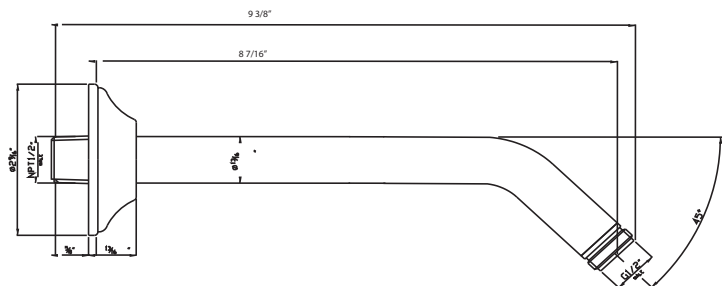

Shower Arm

ROHL Shower Collection

1440/6 6" Shower Arm

1440/8 8" Shower Arm

FEATURES

- Brass construction
- Sliding escutcheon
- 1/2" male thread inlet supply
- 1/2" male thread outlet supply

COLORS/FINISHES

- Polished Chrome
- Polished Nickel
- Satin Nickel
- Tuscan Brass
- Inca Brass
- Old Iron

WARRANTY

- 2 years on manufacturer defects*

* No Warranty On Tuscan Brass Finish (TCB)

1440/8