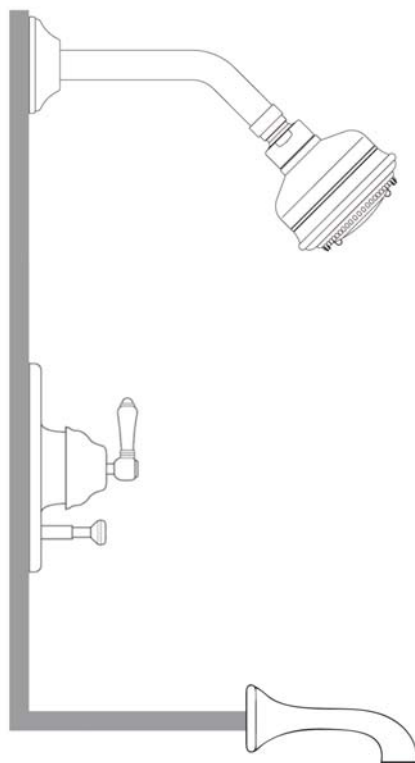

WARRANTY

- See individual component specs for warranty