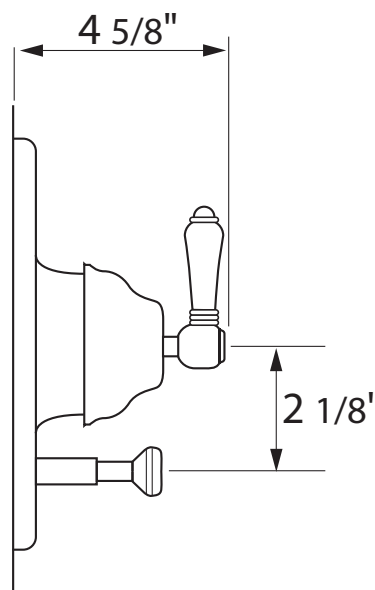

A2400LM & A2400LP