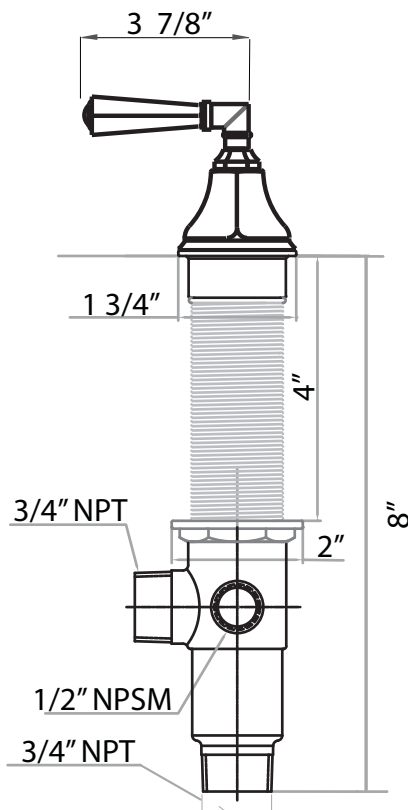

PALLADIAN DECK MOUNT 3-PORT 2-WAY DIVERTER

ROHL Transitional Palladian

A1917LM (Metal Lever)

A1917XM (Cross Handle)

FEATURES

- Deck mounted diverter for use on bathtubs with built in tub spouts
- 3/4" NPT inlet
- 3/4" NPT outlet for tub spout
- 1/2" NPSM outlet for handshower

COLORS/FINISHES

- Polished Chrome
- Polished Nickel
- Satin Nickel
- Tuscan Brass
- Inca Brass

WARRANTY

- Limited Lifetime*
- *No warranty on Tuscan Brass Finish (TCB)

A1917LM

A1917XM