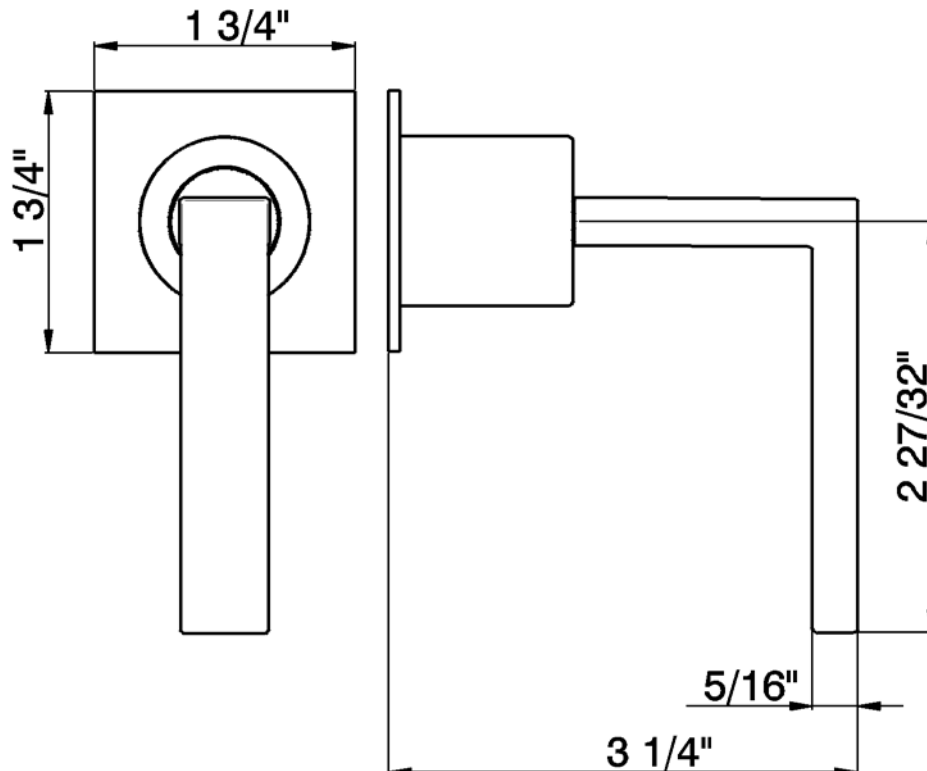

WARRANTY

- Limited Lifetime