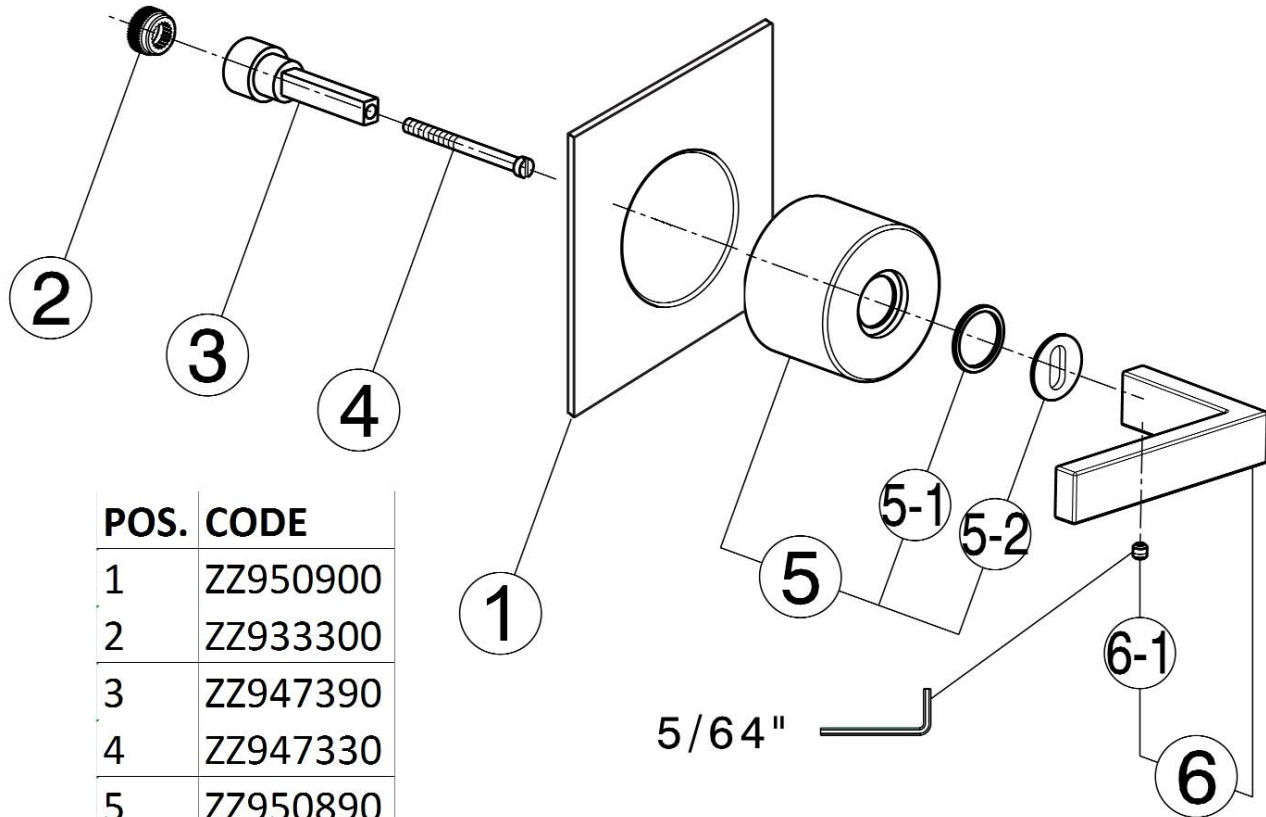

WA31L Spare Parts

POS.	CODE
1	ZZ950900
2	ZZ933300
3	ZZ947390
4	ZZ947330
5	ZZ950890
5-1	ZZ947040
5-2	ZZ947050
6	ZZ947100
6-1	ZZ933280