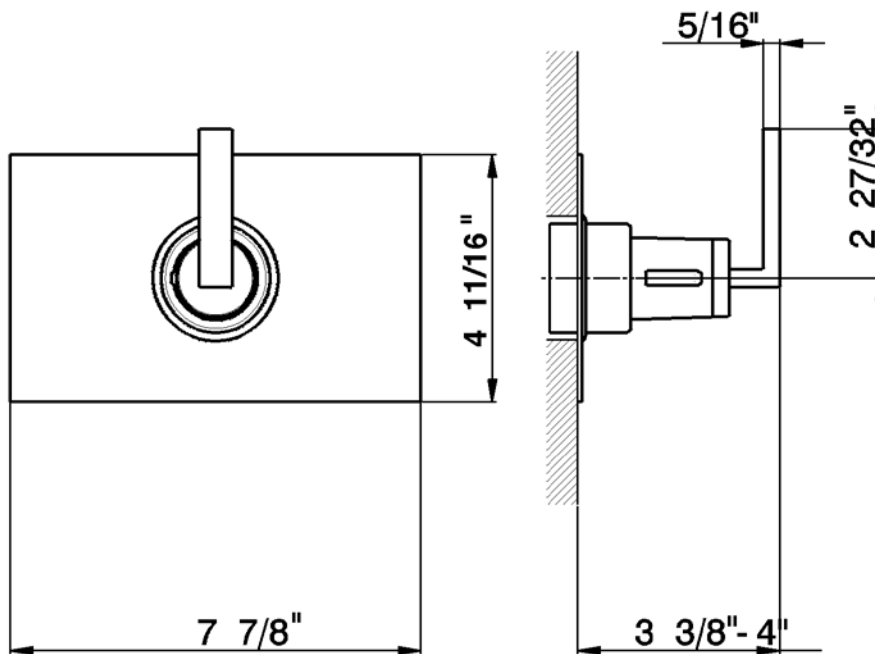

WARRANTY

- Limited Lifetime