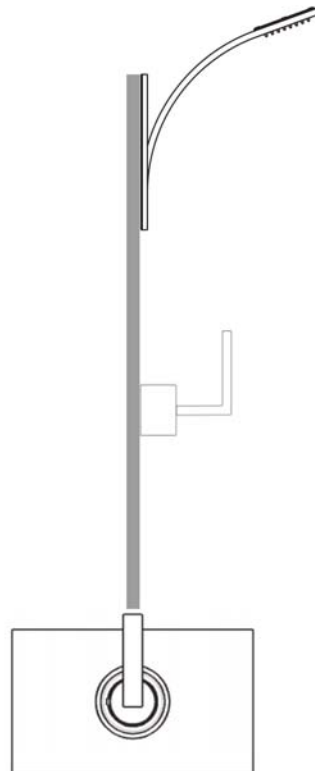

WAVE Shower Package

ROHL Modern Collection

WAVEKIT36L

FEATURES

- Shower package components:
 - WA191 – Thermostatic Trim
 - WA1913 – Integrated Showerhead & Arm
 - WA31 – Volume Control Trim
- **To complete package, rough valve must be ordered separately:**
 - HY19BO – Thermostatic Rough
 - ZA33BO – Volume Control Rough

COLORS/FINISHES

- Polished Chrome
- Satin Nickel

WARRANTY

- See individual component specs for warranty

**WAVE RECTANGULAR
THERMOSTATIC TEMPERATURE CONTROL VALVE TRIM**

Modern Bath

WA191L-FINISH/TO

FEATURES

- Trim plate, escutcheon, and handle to thermostatic valve
- Integrated preset temperature stop
- Metal lever handle only
- 7 7/8" wide X 4 11/16" high rectangle trim plate
- Polished Nickel not available
- To complete package order HY19BO rough

- Sliding escutcheon with bell housing and lever handle
- Metal lever handle only
- 3/4" NPT
- Polished Nickel not available
- To complete package: order ZA33BO rough

COLORS/FINISHES

- Polished Chrome
- Satin Nickel