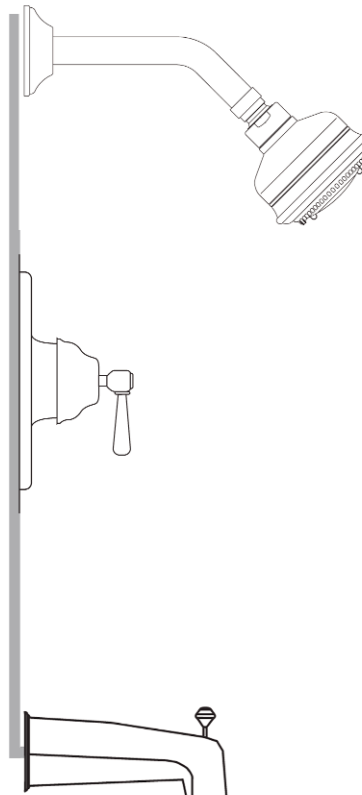

Verona Shower Package

ROHL Italian Country Bath Collection

RBKIT24LM (Metal Lever)

RBKIT24XM (Cross Handle)

FEATURES

- Shower package components:
 - ARB1400 – Pressure Balance Trim
 - 1440/6 – Shower Arm
 - B240NSH – Showerhead
 - RT8000 – Tub Spout with Integrated Diverter
- **To complete package, rough valve and adaptor must be ordered separately:**
 - **RMV-1 – Pressure Balance Rough**
 - **4415-0330 – Outlet Adaptor**

COLORS/FINISHES

- Polished Chrome
- Polished Nickel
- Satin Nickel
- Tuscan Brass
- Inca Brass

WARRANTY

- See individual component specs for warranty

Verona Pressure Balance Trim without Diverter

ROHL Country Bath Collection

ARB1400LM (Metal Lever)
ARB1400XM (Cross Handle)

FEATURES

- Available with metal lever or metal cross handle
- Single handle control
- Coverplate, dome, and handle made from solid brass
- Trim for concealed pressure balance shower or bath valve
- **To complete package order #RMV-1 rough valve**

Parts List

2	Cover with spindle	ZZ931640
3	Escutcheon	ZZ931630
4	Hot Limit Stop	2103-1210
5	Intermediate Handle Assembly	2303-0347

Lever Options

3 1/2" Master-Flow Showerhead

ROHL Shower

B240NSH

FEATURES

- 3-function spray patterns
 - Rain
 - Nebulizer
 - Massage
- 1/2" female swivel connection
- Cleaning wrench included
- Flows at 2.5 GPM
- Anti-calcium components
- Inca Brass not available