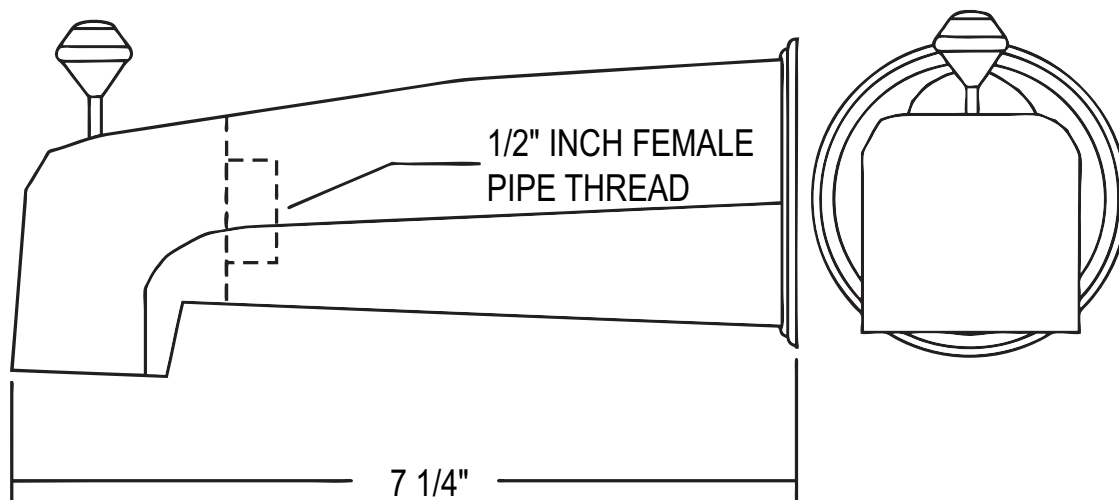

WARRANTY

- Two years on manufacturer defects*
- No warranty on Tuscan Brass finish