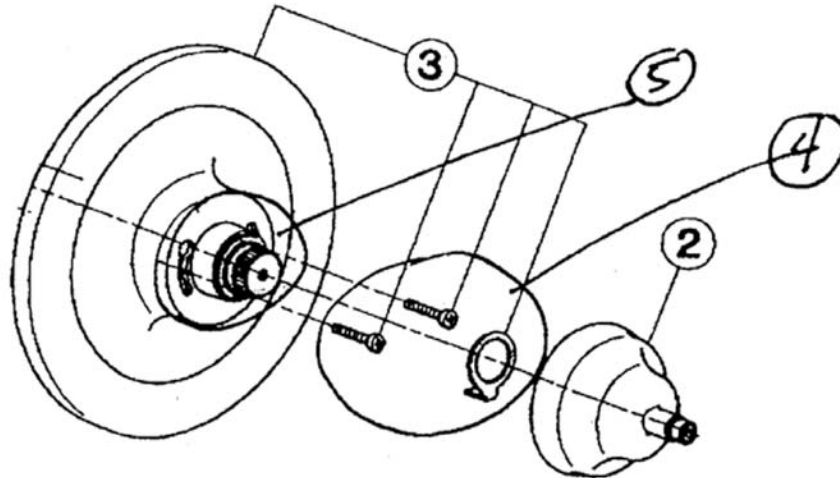

Verona Shower Package

ROHL Italian Country Bath Collection

RBKIT24LM (Metal Lever)

RBKIT24XM (Cross Handle)

FEATURES

- Shower package components:
 - ARB1400 – Pressure Balance Trim
 - 1440/6 – Shower Arm
 - B240NSH – Showerhead
 - RT8000 – Tub Spout with Integrated Diverter
- **To complete package, rough valve and adaptor must be ordered separately:**
 - **RMV-1 – Pressure Balance Rough**
 - **4415-0330 – Outlet Adaptor**

ARB1400LM (Metal Lever)
ARB1400XM (Cross Handle)

FEATURES

- Available with metal lever or metal cross handle
- Single handle control
- Coverplate, dome, and handle made from solid brass
- Trim for concealed pressure balance shower or bath valve
- **To complete package order #RMV-1 rough valve**

MOUNTING SCREWS
IN KIT 2303-1210

THERE ARE 2 PLASTIC PARTS
FOR THE TRIM AND ROUGH:
DRIVER 3103-1232

ATTACHED TO THE STEM ON THE ROUGH
INTERMEDIATE HANDLE ASSEMBLY 2303-0347
ASSEMBLED ON THE OUTSIDE OF THE TRIM PLATE

Rohl Shower Collection

RT8000

FEATURES

- 6 3/4" reach
- 7 1/4" length
- 1/2" I.P.S. female pipe thread connection
- 2 7/8" diameter decorative trim ring
- Solid metal die cast construction
- Order RMV-1 concealed pressure balance mixer with optional nipple model # 4415-0330
- If using another concealed mixer than RMV-1, a twin ell may be needed by the installer