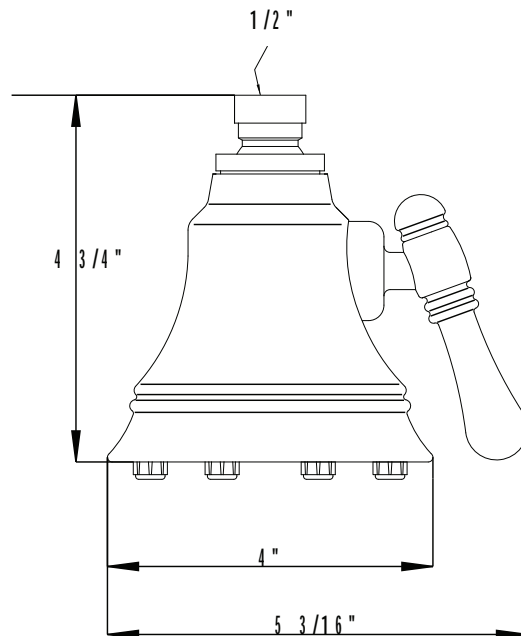

4" MANTOVA SHOWERHEAD

WI0123

FEATURES

- Traditional ROHL Country design
- All brass shower body
- 8 adjustable anti-calcium spray nozzle jets
- 1/2" female swivel connection
- Flow rate 1.8 GPM
- Inca Brass not available
- Includes ROHL logo on showerhead