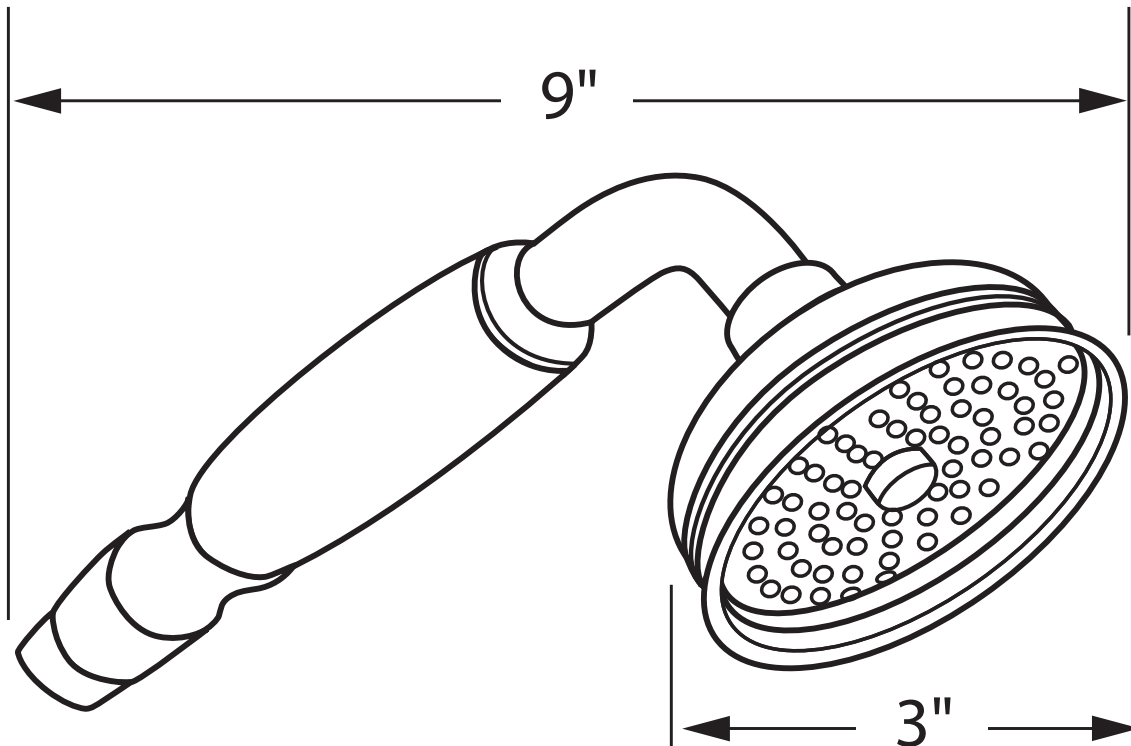

WARRANTY

- Two Years on Manufacturer Defects*

*No Warranty on Tuscan Brass Finish