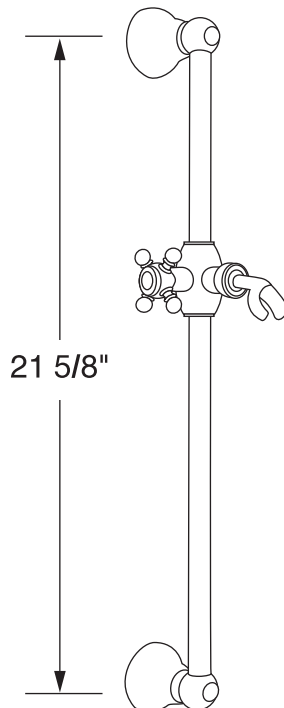

WARRANTY

- Two Years on Manufacturer Defects*

*No Warranty on Tuscan Brass Finish

*Old Iron finish only available for 1201