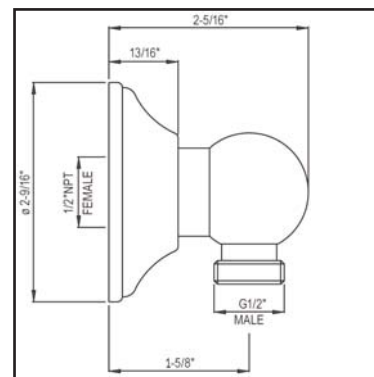

ROHL

Authentic Luxury for Kitchen and Bath®

www.rohlhome.com

Single-Function Handshower/Hose/Bar/Outlet

ROHL Shower Collection

1300 (Resin Handle)

1301 (Metal Handle)

FEATURES

- Complete Country Package including:
  - 1200 or 1201: Shower bar
  - 1100/8: Handshower (resin handle)
  - 1101/8: Handshower (metal handle)
  - 16295: 59" Hose
  - 1295: Wall outlet

COLORS/FINISHES

- Polished Chrome
- Polished Nickel
- Satin Nickel
- Tuscan Brass
- Inca Brass
- Old Iron*

*Old Iron finish only available for 1301

WARRANTY

- Two Years on Manufacturer Defects*

*No Warranty on Tuscan Brass Finish

**1100/8,
1101/8**

16295

1295