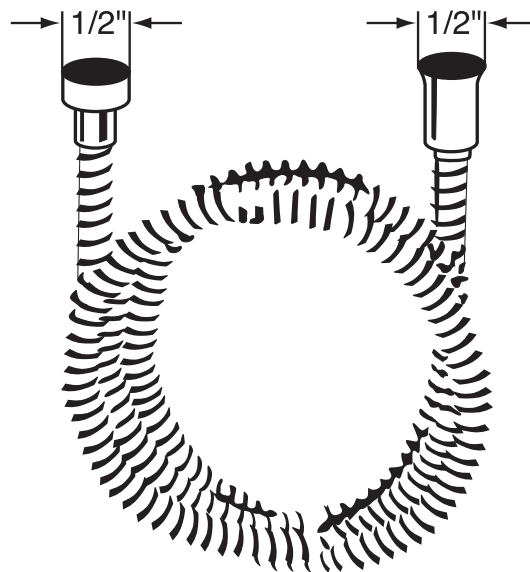

ROHL Shower Collection

1100/8

FEATURES

- 1/2" male connection
- Complete with 2.5 GPM flow restrictor
- Serviceable faceplate

COLORS/FINISHES

- Polished Chrome
- Polished Nickel
- Satin Nickel
- Tuscan Brass
- Inca Brass
- Antico Brass

- Solid brass construction
- Wall mounting
- 24" total length
- 3/4" diameter bar
- Country style
- Sliding handshower parking bracket

COLORS/FINISHES

- Polished Chrome
- Polished Nickel
- Satin Nickel
- Tuscan Brass
- Inca Brass
- Old Iron*

FEATURES

- Stainless steel outer coil
- Double spiral
- PVC lining
- Does not warp or stretch
- 1/2" female connections
- Hose length:
 - 16295 - 59"
 - 16295/79 - 79"

COLORS/FINISHES

- Polished Chrome
- Polished Nickel
- Satin Nickel
- Tuscan Brass
- Inca Brass
- Old Iron*

*Old Iron finish only available for 16295 (59" hose)

WARRANTY

- Two Years on Manufacturer Defects*
- * No Warranty on Tuscan Brass Finish (TCB)

Handshower Wall Outlet

ROHL Shower Collection

1295

FEATURES

- Brass construction
- 1/2" female inlet connection
- 1/2" male outlet connection
- Sliding escutcheon