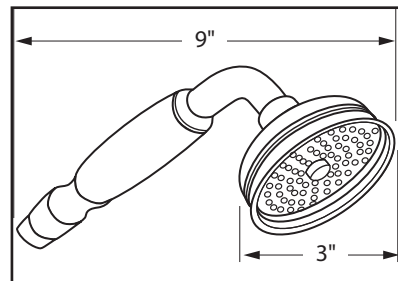

**1100/8,
1101/8**