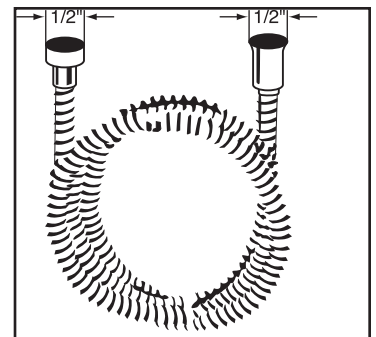

ROHL

Authentic Luxury for Kitchen and Bath®

www.rohlhome.com

Single-Function Handshower/Hose/Bar/Outlet

ROHL Shower Collection

1300 (Resin Handle)

1301 (Metal Handle)

FEATURES

- Complete Country Package including:
  - 1200 or 1201: Shower bar
  - 1100/8: Handshower (resin handle)
  - 1101/8: Handshower (metal handle)
  - 16295: 59" Hose
  - 1295: Wall outlet

COLORS/FINISHES

- Polished Chrome
- Polished Nickel
- Satin Nickel
- Tuscan Brass
- Inca Brass
- Old Iron*

*Old Iron finish only available for 1301

WARRANTY

- Two Years on Manufacturer Defects*

*No Warranty on Tuscan Brass Finish

**1100/8,
1101/8**

16295

1295