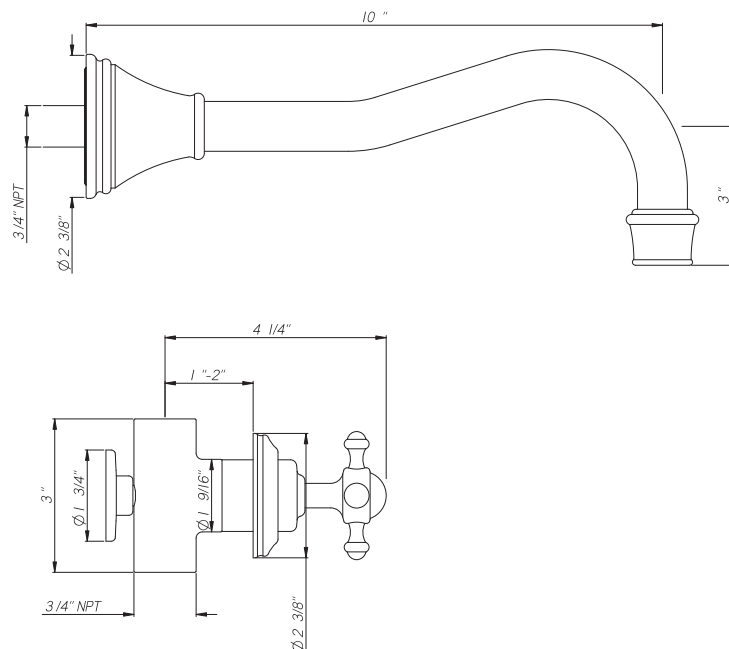

Georgian Era 3-Hole Wall Mount Column Spout Bath Set w/Cross Handles

ROHL Perrin & Rowe Bath

U.3784X

FEATURES

- 3/4" wall valve tub set with tub spout and cross handles
- 10" wall mount tub spout with 3/4" female inlet
- 1/4-turn ceramic disc valves
- U.5562 wall diverter available for showers
- 16-20 GPM

COLORS/FINISHES

- Polished Chrome
- Polished Nickel
- Satin Nickel
- English Bronze
- Inca Brass

WARRANTY

- Limited Lifetime

U.3784X Spare Parts