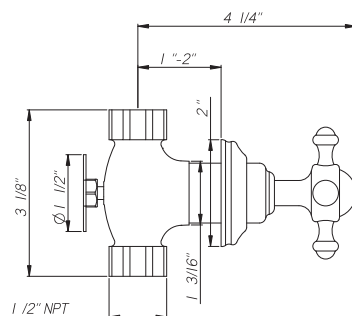

* For CA/VT, place a "-2" at end of model number for code compliant product. (Example A3608LMAPC-2)

Consult your local ROHL showroom for additional information and specifications. For complete warranty details and a list of showrooms, go to www.rohlhome.com.