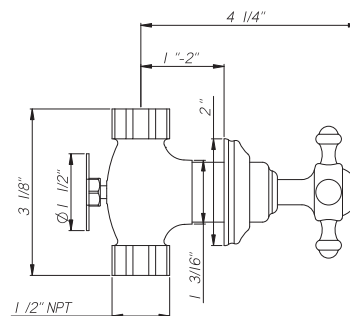

* For CA/VT, place a "-2" at end of model number for code compliant product. (Example A3608LMAPC-2)

Consult your local ROHL showroom for additional information and specifications. For complete warranty details and a list of showrooms, go to www.rohlhome.com.