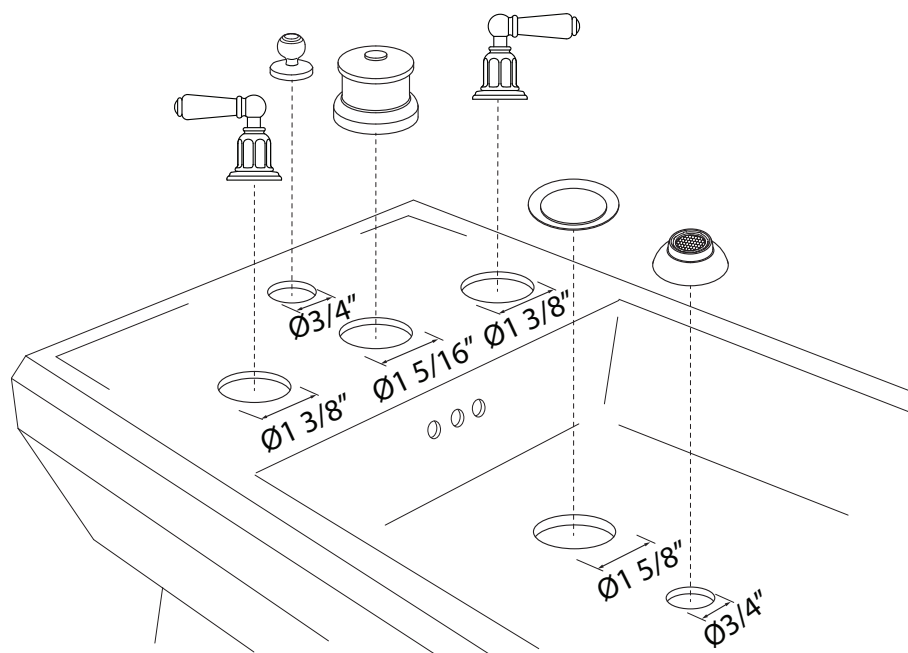

WARRANTY

- Limited Lifetime