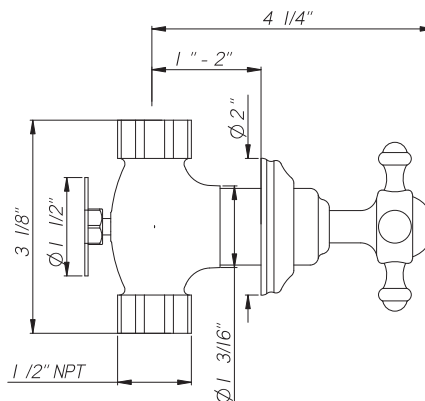

GEORGIAN ERA 3-HOLE WALL COLUMN SPOUT BASIN SET WITH CROSS HANDLES

ROHL Perrin & Rowe® Bath

U.3794X

FEATURES

- 1/2" wall valve lav set with separate spout
- Plumbers to provide T-filling and correct 1/2" male nipple for spout installation, 7" wall mounted spout reach with 1/2" female inlet, 1/2" NPT female inlets on valve
- 1/4-turn ceramic disc valves
- 1.2 GPM

COLORS/FINISHES

- Polished Chrome
- Polished Nickel
- Satin Nickel
- English Bronze
- Inca Brass

WARRANTY

- Limited Lifetime

U.3794X Spare Parts