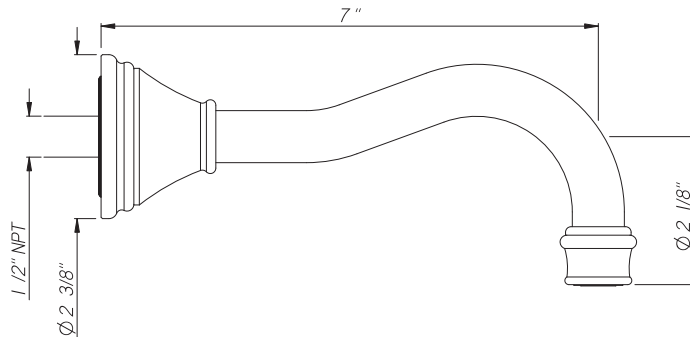

GEORGIAN ERA 3-HOLE WALL COLUMN SPOUT BASIN SET WITH CROSS HANDLES

ROHL Perrin & Rowe® Bath

U.3794X

FEATURES

- 1/2" wall valve lav set with separate spout
- Plumbers to provide T-filling and correct 1/2" male nipple for spout installation, 7" wall mounted spout reach with 1/2" female inlet, 1/2" NPT female inlets on valve
- 1/4-turn ceramic disc valves
- 1.2 GPM

COLORS/FINISHES

- Polished Chrome
- Polished Nickel
- Satin Nickel
- English Bronze
- Inca Brass

WARRANTY

- Limited Lifetime

U.3794X Spare Parts