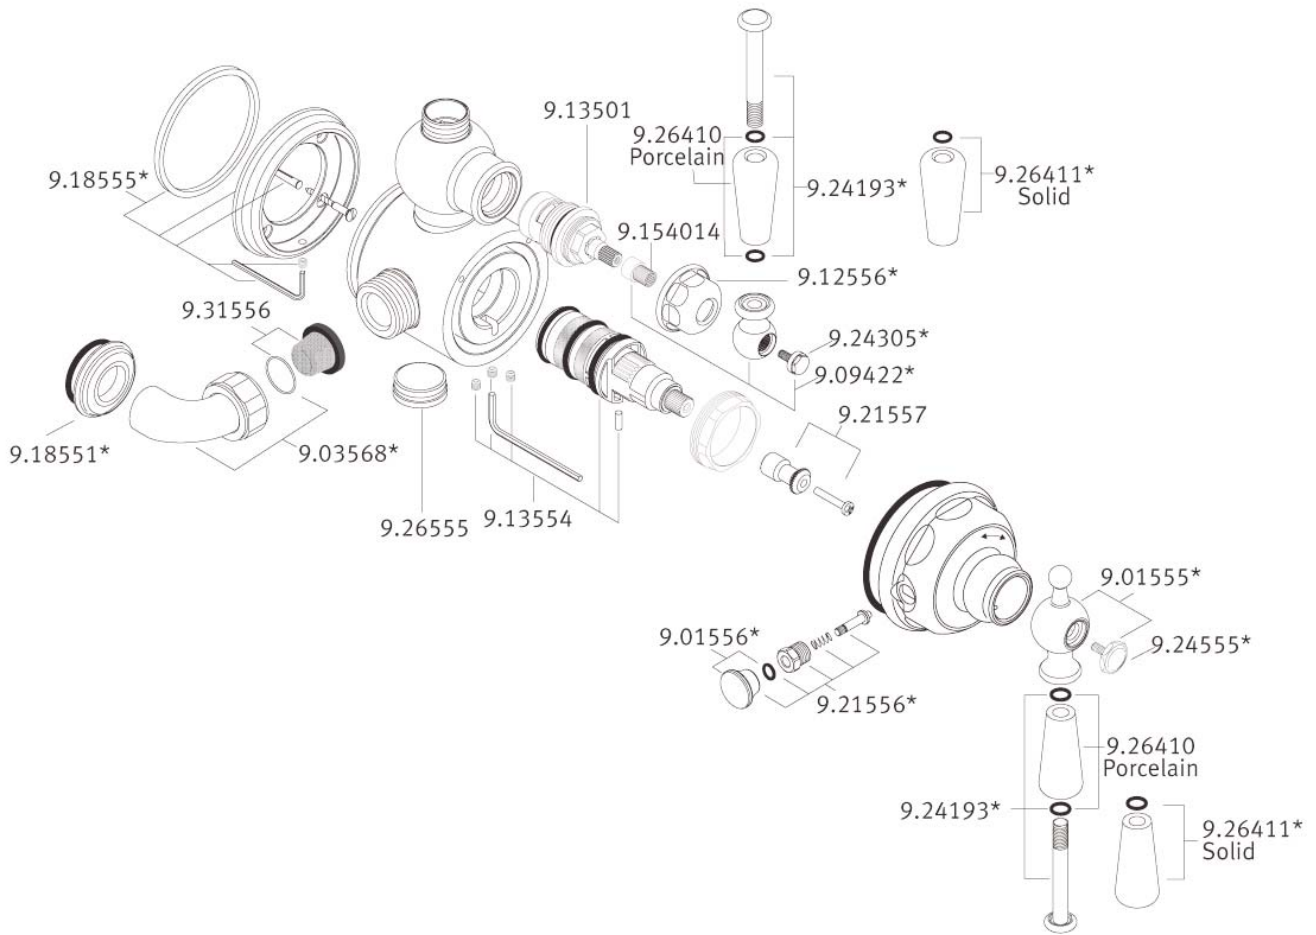

ROHL Perrin & Rowe Bath

U.5550L

FEATURES

- Inlets 7 7/8" center-to-center
- Inlets 3/4" female NPT
- True 3/4" inlets and waterways for high output
- CNC machined from solid brass bar stock
- Exposed thermostatic valve
- Volume Control
- U.5398 secondary outlet adaptor required for bottom outlet tub spout connection
- Additional functions should go off top with U.5397
- 14-16 GPM
- Lever handle design
- Includes both porcelain and metal lever inserts

COLORS/FINISHES

- Polished Chrome
- Polished Nickel
- Satin Nickel
- Inca Brass
- English Bronze

WARRANTY

- Limited Lifetime

U.5550L Spare Parts

Riser Diverter Kit Including U.5383 And U.5394

ROHL Perrin & Rowe Bath

U.5373 (Porcelain levers and Handshower) U.5373LS (Metal levers and handshower)

FEATURES

- 8" riser outlet and riser diverter package for exposed thermostatic shower package or exposed tub/shower valve packages
- 60" hose

FEATURES

- Large 8" diameter faceplate
- Single function rain spray pattern
- Body constructed of brass
- 3/4" NPSM connection

COLORS/FINISHES

- Polished Chrome
- Polished Nickel
- Satin Nickel
- Inca Brass
- English Bronze