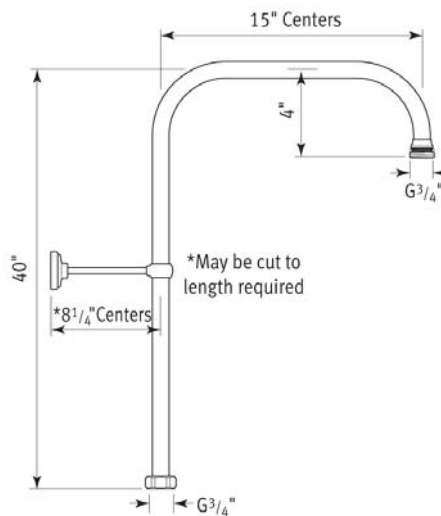

Rigid Riser Shower Outlets

ROHL Perrin & Rowe Bath

U.5381 (63" riser)

U.5391 (40" riser)

U.5393 (31" riser)

FEATURES

- For use with exposed therm mixers
- Direct connection to outlet of shower or tub/shower mixer
- Adjustable 8" stanchion
- Outlet 3/4" NPSM
- May be cut to length required

COLORS/FINISHES

- Polished Chrome
- Polished Nickel
- Satin Nickel
- Inca Brass
- English Bronze

WARRANTY

- Limited Lifetime

U.5381

U.5391

U.5393