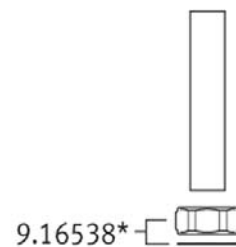

ROHL Perrin & Rowe Bath

U.5550L

FEATURES

- Inlets 7 7/8" center-to-center
- Inlets 3/4" female NPT
- True 3/4" inlets and waterways for high output
- CNC machined from solid brass bar stock
- Exposed thermostatic valve
- Volume Control
- U.5398 secondary outlet adaptor required for bottom outlet tub spout connection
- Additional functions should go off top with U.5397
- 14-16 GPM
- Lever handle design
- Includes both porcelain and metal lever inserts

U.5373 (Porcelain levers and Handshower) U.5373LS (Metal levers and handshower)

FEATURES

- 8" riser outlet and riser diverter package for exposed thermostatic shower package or exposed tub/shower valve packages
- 60" hose

COLORS/FINISHES

- Polished Chrome
- Polished Nickel
- Satin Nickel
- English Bronze
- Inca Brass

WARRANTY

- Limited Lifetime

U.5373 Spare Parts

8" Showerhead

ROHL Perrin & Rowe® Bath

U.5205

FEATURES

- Large 8" diameter faceplate
- Single function rain spray pattern
- Body constructed of brass
- 3/4" NPSM connection

COLORS/FINISHES

- Polished Chrome
- Polished Nickel
- Satin Nickel
- Inca Brass
- English Bronze