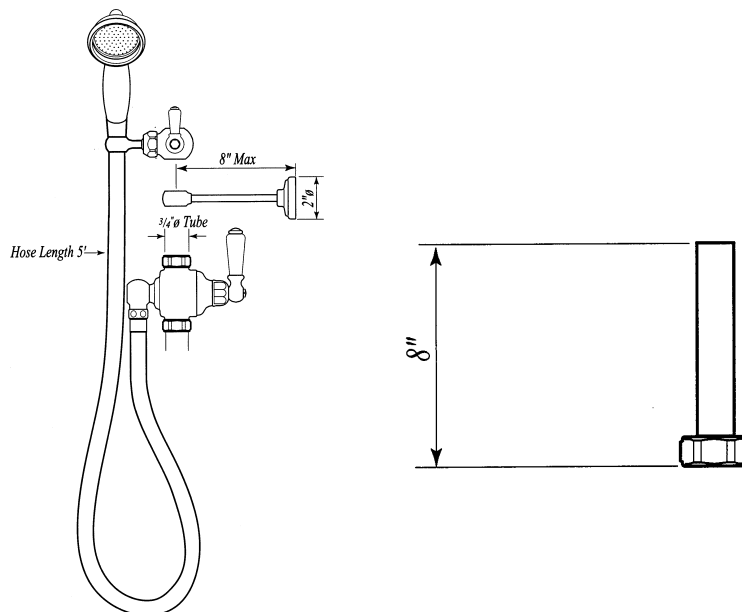

WARRANTY

- Limited Lifetime