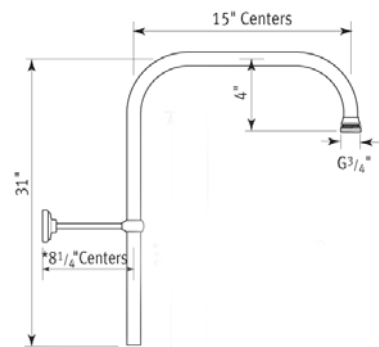

ROHL Perrin & Rowe Bath

U.5550L

FEATURES

- Inlets 7 7/8" center-to-center
- Inlets 3/4" female NPT
- True 3/4" inlets and waterways for high output
- CNC machined from solid brass bar stock
- Exposed thermostatic valve
- Volume Control
- U.5398 secondary outlet adaptor required for bottom outlet tub spout connection
- Additional functions should go off top with U.5397
- 14-16 GPM
- Lever handle design
- Includes both porcelain and metal lever inserts

FEATURES

- Large 8" diameter faceplate
- Single function rain spray pattern
- Body constructed of brass
- 3/4" NPSM connection

COLORS/FINISHES

- Polished Chrome
- Polished Nickel
- Satin Nickel
- Inca Brass
- English Bronze

FEATURES

- For use with exposed therm mixers
- Direct connection to outlet of shower or tub/shower mixer
- Adjustable 8" stanchion
- Outlet 3/4" NPSM
- May be cut to length required

COLORS/FINISHES

- Polished Chrome
- Polished Nickel
- Satin Nickel
- Inca Brass
- English Bronze

WARRANTY

- Limited Lifetime

U.5381

U.5391

U.5393

Riser Spare Parts