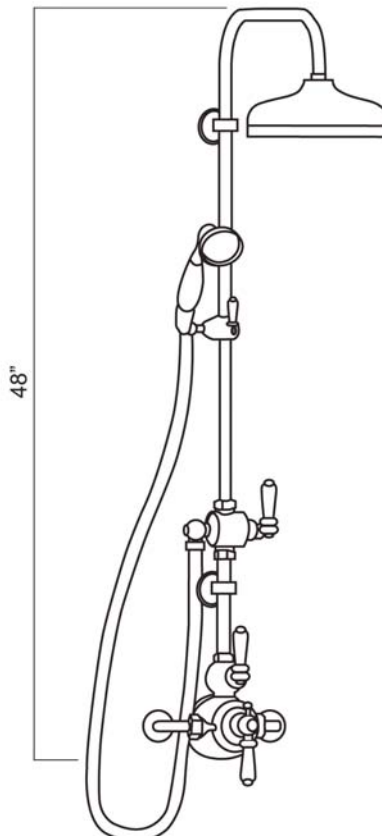

WARRANTY

- See individual component specs for warranty