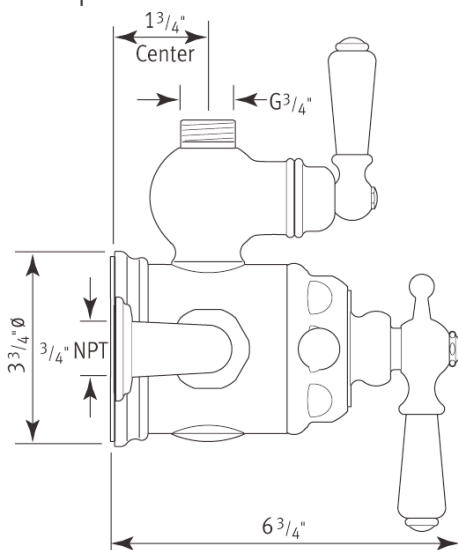

Exposed Thermostatic Shower Mixer with Lever Handles

ROHL Perrin & Rowe Bath

U.5550L

FEATURES

- Inlets 7 7/8" center-to-center
- Inlets 3/4" female NPT
- True 3/4" inlets and waterways for high output
- CNC machined from solid brass bar stock
- Exposed thermostatic valve
- Volume Control
- U.5398 secondary outlet adaptor required for bottom outlet tub spout connection
- Additional functions should go off top with U.5397
- 14-16 GPM
- Lever handle design
- Includes both porcelain and metal lever inserts

COLORS/FINISHES

- Polished Chrome
- Polished Nickel
- Satin Nickel
- Inca Brass
- English Bronze

WARRANTY

- Limited Lifetime