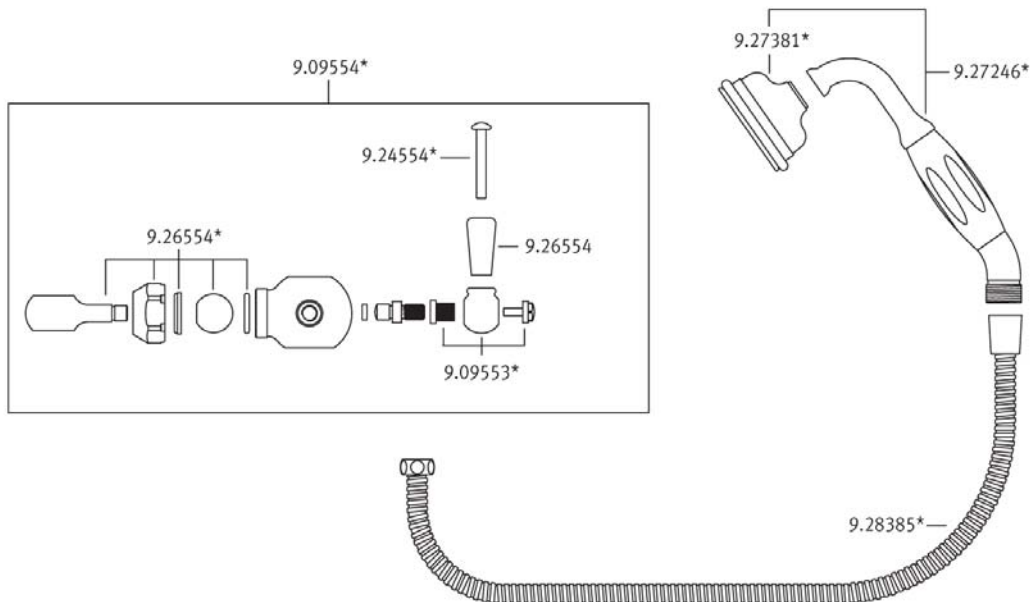

U.5373 Spare Parts