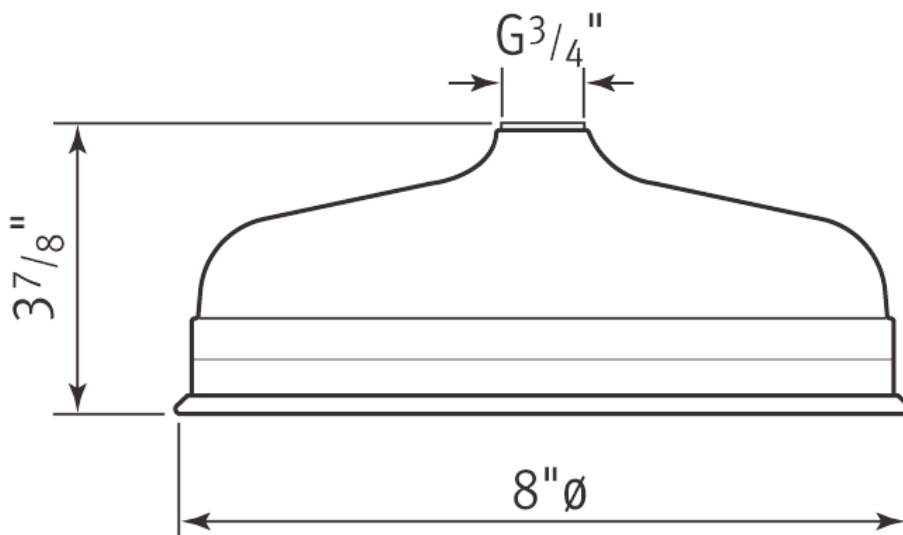

WARRANTY

- Two years on manufacturer defects