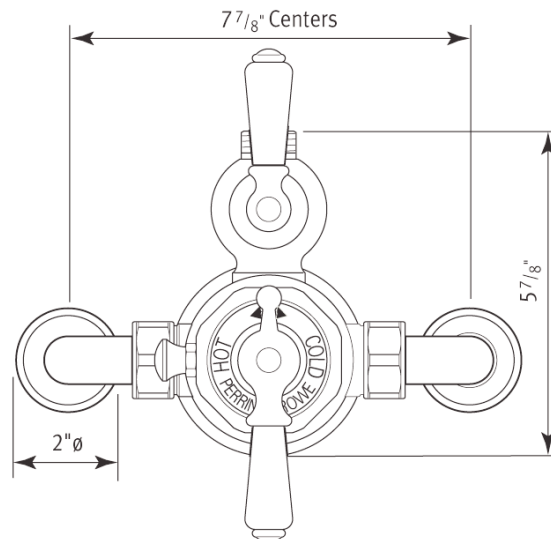

Exposed Thermostatic Shower Mixer with Lever Handles

ROHL Perrin & Rowe Bath

U.5550L

FEATURES

- Inlets 7 7/8" center-to-center
- Inlets 3/4" female NPT
- True 3/4" inlets and waterways for high output
- CNC machined from solid brass bar stock
- Exposed thermostatic valve
- Volume Control
- U.5398 secondary outlet adaptor required for bottom outlet tub spout connection
- Additional functions should go off top with U.5397
- 14-16 GPM
- Lever handle design
- Includes both porcelain and metal lever inserts

COLORS/FINISHES

- Polished Chrome
- Polished Nickel
- Satin Nickel
- Inca Brass
- English Bronze

WARRANTY

- Limited Lifetime