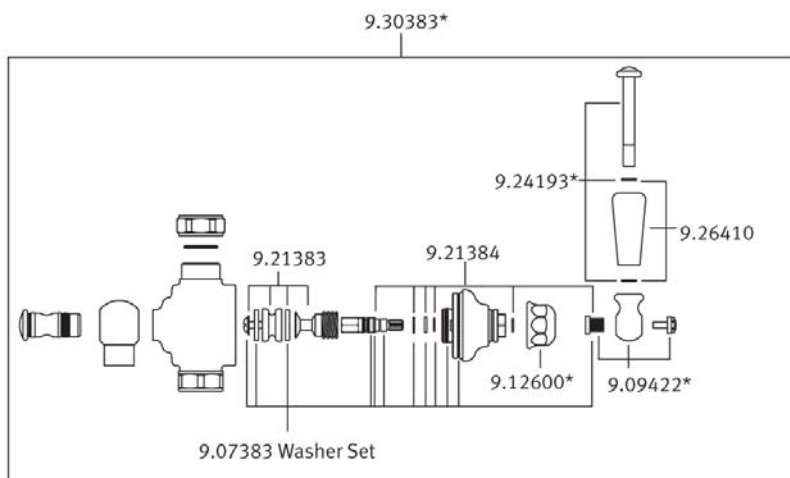

ROHL Perrin & Rowe Bath

U.5550L

FEATURES

- Inlets 7 7/8" center-to-center
- Inlets 3/4" female NPT
- True 3/4" inlets and waterways for high output
- CNC machined from solid brass bar stock
- Exposed thermostatic valve
- Volume Control
- U.5398 secondary outlet adaptor required for bottom outlet tub spout connection
- Additional functions should go off top with U.5397
- 14-16 GPM
- Lever handle design
- Includes both porcelain and metal lever inserts

U.5373 (Porcelain levers and Handshower) U.5373LS (Metal levers and handshower)

FEATURES

- 8" riser outlet and riser diverter package for exposed thermostatic shower package or exposed tub/shower valve packages
- 60" hose

COLORS/FINISHES

- Polished Chrome
- Polished Nickel
- Satin Nickel
- English Bronze
- Inca Brass

WARRANTY

- Limited Lifetime

U.5373 Spare Parts

8" Showerhead

ROHL Perrin & Rowe® Bath

U.5205

FEATURES

- Large 8" diameter faceplate
- Single function rain spray pattern
- Body constructed of brass
- 3/4" NPSM connection

COLORS/FINISHES

- Polished Chrome
- Polished Nickel
- Satin Nickel
- Inca Brass
- English Bronze