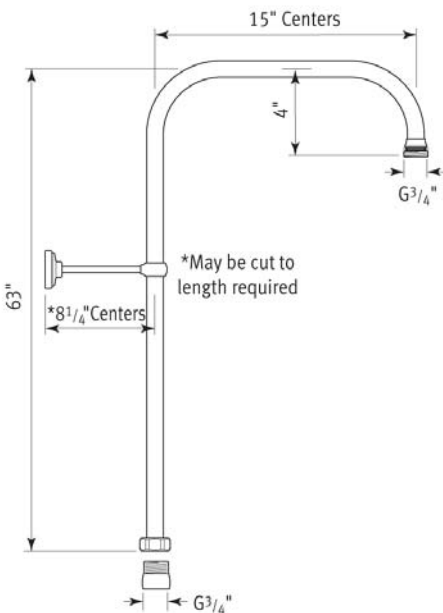

Rigid Riser Shower Outlets

ROHL Perrin & Rowe Bath

U.5381 (63" riser)

U.5391 (40" riser)

U.5393 (31" riser)

FEATURES

- For use with exposed therm mixers
- Direct connection to outlet of shower or tub/shower mixer
- Adjustable 8" stanchion
- Outlet 3/4" NPSM
- May be cut to length required

COLORS/FINISHES

- Polished Chrome
- Polished Nickel
- Satin Nickel
- Inca Brass
- English Bronze

WARRANTY

- Limited Lifetime

U.5381

U.5391

U.5393