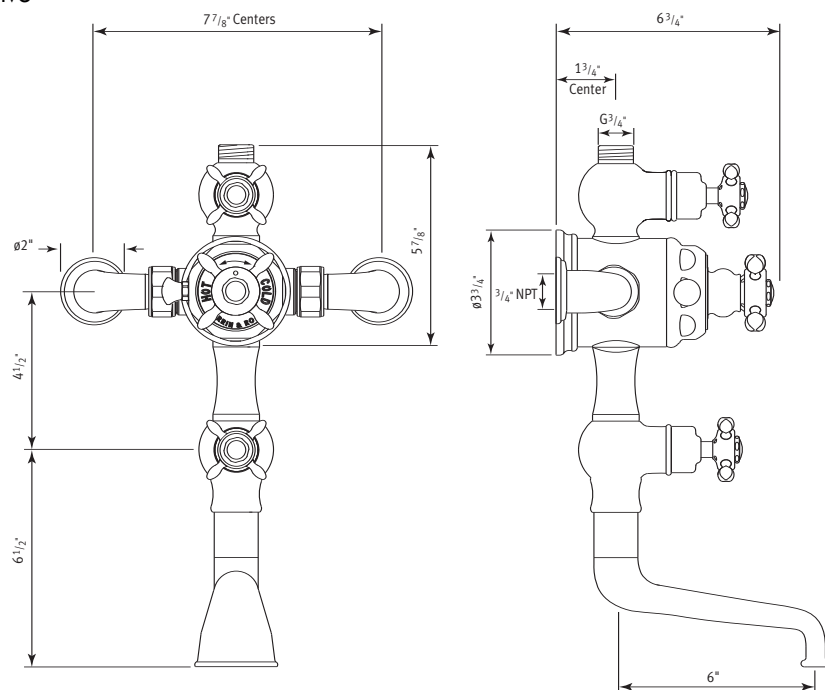

Exposed Wall Mounted Thermostatic Tub/Shower Mixer with Cross Handles

ROHL Perrin & Rowe Bath

U.3556X

FEATURES

- Tub spout with 1/4-turn volume control pre-mounted
- Inlets 7 7/8" center-to-center
- Inlets 3/4" female NPT
- Inlets fitted with non return valves and strainers
- True 3/4" inlets and waterways for high output
- CNC machined from solid brass bar stock—not cast
- Exposed thermostatic valve
- Volume control
- 14-16 GPM

FINISHES

- Polished Chrome
- Polished Nickel
- Satin Nickel
- Inca Brass
- English Bronze

WARRANTY

- Limited Lifetime

U.3556X Spare Parts

Where * Indicated Specify Color.