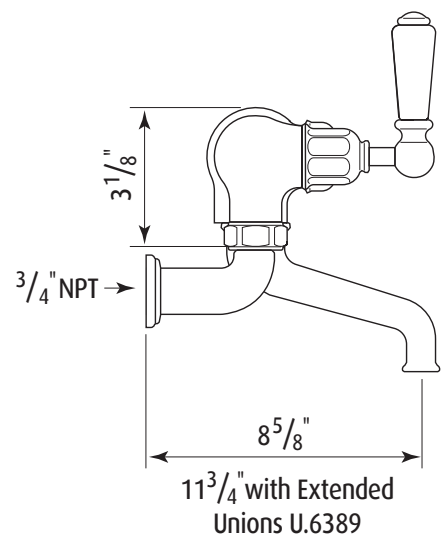

## Exposed Wall Mounted Tub Filler With Lever Handles

ROHL Perrin & Rowe Bath

#### FEATURES

- Spout, valve, and handles made from solid brass
- 1/4 turn ceramic disc valves
- Unique handle fixing clip, engineered to increase the life of the valve
- 3/4" inlets
- 19 GPM at 40 PSI
- Includes both porcelain and metal lever inserts

## U.3515L Spare Parts

Where \* Indicated Specify Color.