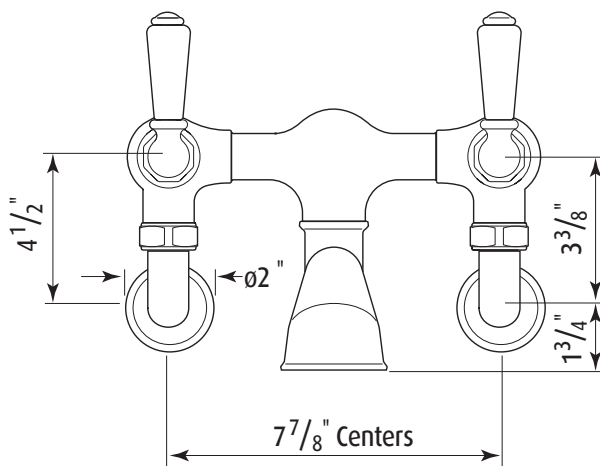

Exposed Wall Mounted Tub Filler With Lever Handles

ROHL Perrin & Rowe Bath

U.3515L

FEATURES

- Spout, valve, and handles made from solid brass
- 1/4 turn ceramic disc valves
- Unique handle fixing clip, engineered to increase the life of the valve
- 3/4" inlets
- 19 GPM at 40 PSI
- Includes both porcelain and metal lever inserts

COLORS/FINISHES

- Polished Chrome
- Polished Nickel
- Satin Nickel
- Inca Brass
- English Bronze

WARRANTY

- Limited Lifetime