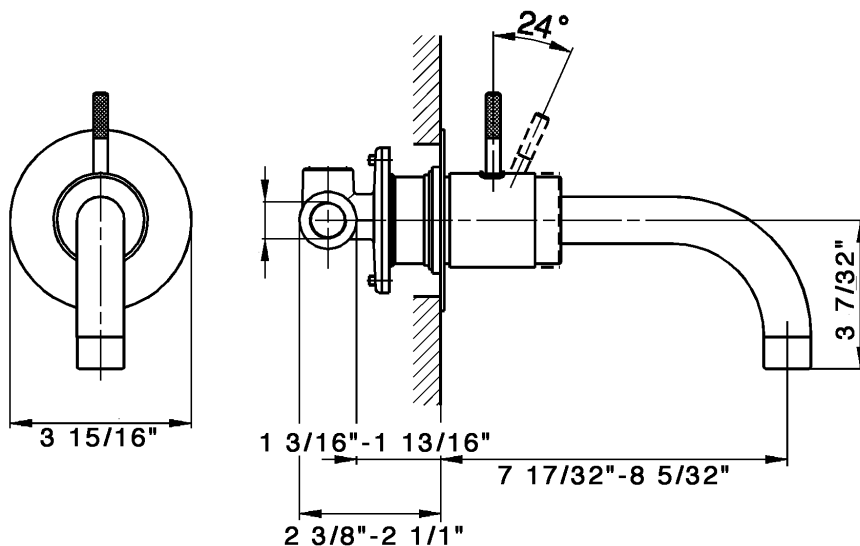

Single-Lever Single Hole Wall Mounted Lav Faucet

ROHL Modern Collection

ST251L*

FEATURES

- Fixed Spout
- Wall Mounted
- Metal lever
- Unique single lever control
- Ceramic cartridge
- Solid brass
- Pop-up not available
- Minimum/maximum spout reach $7 \frac{17}{32}$ "- $8 \frac{5}{32}$ "

COLORS/FINISHES

- Polished Chrome
- Satin Nickel
- Polished Nickel

WARRANTY

- Limited Lifetime

* For CA/VT, place a "-2" at end of model number for code compliant product. (Example A3608LMAPC-2)

Consult your local ROHL showroom for additional information and specifications. For complete warranty details and a list of showrooms, go to www.rohlhome.com.

ST251L Spare Parts

POS.	DESCRIPTION	CODE
1	Bath spout	ZZ 93808 0
1-1	Screw-stainless steel M.6x6	ZZ 92645 0
1-2	Mousseur M.22x1 IA Cascade	ZZ 93283 0
1-3	Mousseur cartridge M.22x1 Cascade	ZZ 93339 0
2	Gasket for tube for escutcheon	ZZ 93790 0
3	Rod for lever	ZZ 93791 0
4	Knob for lever "LS"	LS 01000 0
5	Tube for escutcheon	ZZ 94124 0
6	Dichtung fuer Huelse	ZZ 93794 0
7	Plate single lever shower mixer	ZZ 93797 0
8	Nut for mixing valve	ZZ 93793 0
9	Mixing valve	ZZ 93792 0
10	Connector G.1/2" NPT	ZZ 93782 0