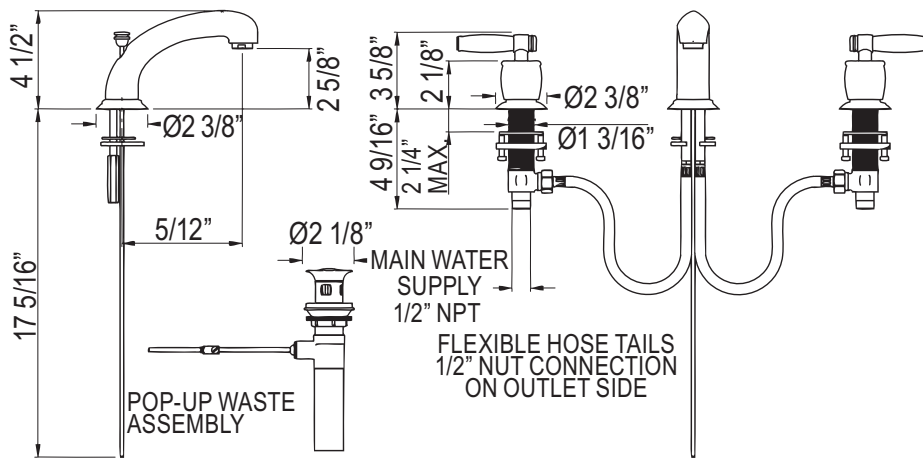

WARRANTY

- Limited Lifetime*
- No Warranty on Tuscan Brass Finish (TCB)

MB1929LM