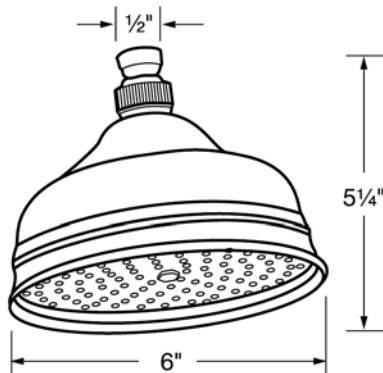

ROHL

Authentic Luxury for Kitchen and Bath™

www.rohlhome.com

Shower Rose

Rohl Shower Collection

1005/8 (4" Shower Rose)

1015/8 (5" Shower Rose)

1025/8 (6" Shower Rose)

1035/8 (8" Shower Rose)

FEATURES

- Single function rain showerhead
- 1/2" female supply connection
- Removable faceplate
- Flows at 2.5 GPM
- Includes swivel

COLORS/FINISHES

- Polished Chrome
- Polished Nickel
- Satin Nickel
- Tuscan Brass
- Inca Brass

WARRANTY

- Two Years on Manufacturer Defects*

* No Warranty on Tuscan Brass Finish (TCB)

1025/8