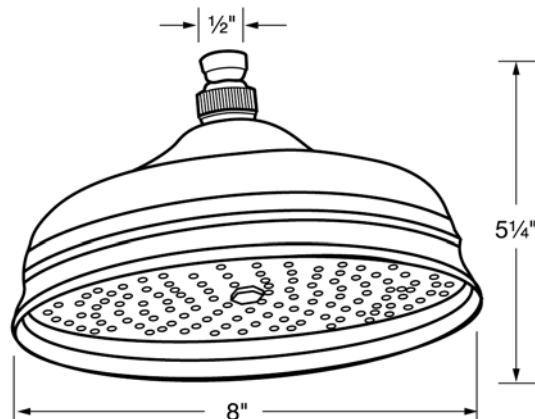

ROHL

Authentic Luxury for Kitchen and Bath™

www.rohlhome.com

Shower Rose

Rohl Shower Collection

1005/8 (4" Shower Rose)

1015/8 (5" Shower Rose)

1025/8 (6" Shower Rose)

1035/8 (8" Shower Rose)

FEATURES

- Single function rain showerhead
- 1/2" female supply connection
- Removable faceplate
- Flows at 2.5 GPM
- Includes swivel

COLORS/FINISHES

- Polished Chrome
- Polished Nickel
- Satin Nickel
- Tuscan Brass
- Inca Brass

WARRANTY

- Two Years on Manufacturer Defects*

* No Warranty on Tuscan Brass Finish (TCB)

1035/8