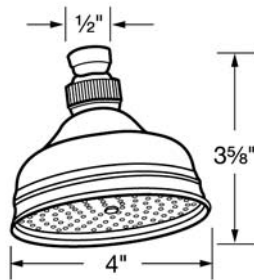

ROHL

Authentic Luxury for Kitchen and Bath™

www.rohlhome.com

Shower Rose

Rohl Shower Collection

1005/8 (4" Shower Rose)

1015/8 (5" Shower Rose)

1025/8 (6" Shower Rose)

1035/8 (8" Shower Rose)

FEATURES

- Single function rain showerhead
- 1/2" female supply connection
- Removable faceplate
- Flows at 2.5 GPM
- Includes swivel

COLORS/FINISHES

- Polished Chrome
- Polished Nickel
- Satin Nickel
- Tuscan Brass
- Inca Brass

WARRANTY

- Two Years on Manufacturer Defects*

* No Warranty on Tuscan Brass Finish (TCB)

1005/8