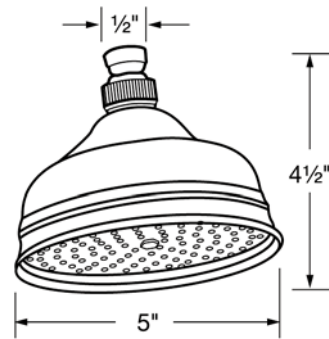

ROHL

Authentic Luxury for Kitchen and Bath™

www.rohlhome.com

Shower Rose

Rohl Shower Collection

1005/8 (4" Shower Rose)

1015/8 (5" Shower Rose)

1025/8 (6" Shower Rose)

1035/8 (8" Shower Rose)

FEATURES

- Single function rain showerhead
- 1/2" female supply connection
- Removable faceplate
- Flows at 2.5 GPM
- Includes swivel

COLORS/FINISHES

- Polished Chrome
- Polished Nickel
- Satin Nickel
- Tuscan Brass
- Inca Brass

WARRANTY

- Two Years on Manufacturer Defects*

* No Warranty on Tuscan Brass Finish (TCB)

1015/8