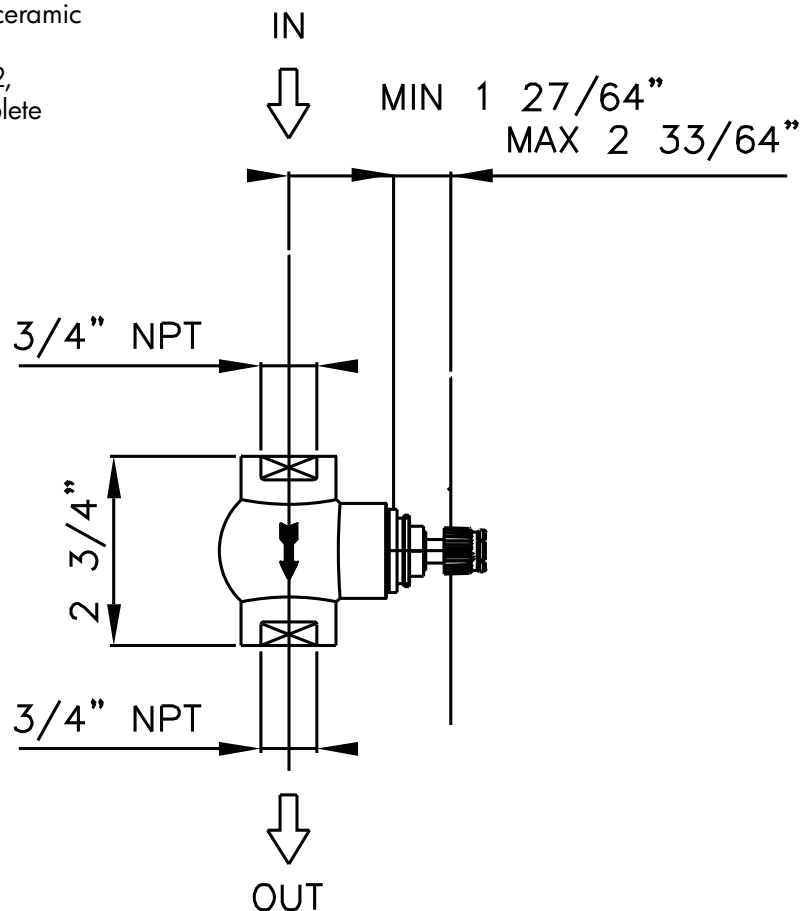

WARRANTY

- Limited lifetime