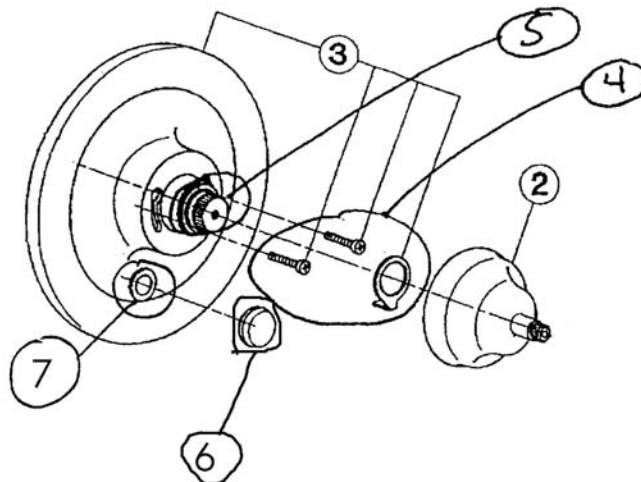

### FEATURES

- Available with metal lever or metal cross handle
- Single handle control
- Coverplate, diverter knob, dome, and handle made from solid brass
- Trim for concealed pressure balance shower and bath valve
- **To complete package order #RMV-2 rough valve**

## ARB2400 Spare Parts

MOUNTING SCREWS+CAM+DIVERTER ASSEMBLY  
2303-1210 MOUNTING SCREWS

THERE ARE 2 PLASTIC PARTS  
FOR THE TRIM AND ROUGH:  
DRIVER 3103-1232  
ATTACHED TO THE STEM ON THE ROUGH  
INTERMEDIATE HANDLE ASSEMBLY 2303-0347  
ASSEMBLED ON THE OUTSIDE OF THE TRIM PLATE

### Parts List

2	Cover with spindle	ZZ931640
3	Escutcheon	ZZ931620
4	Hot Limit Stop	2103-1210
5	Intermediate Handle Assembly	2303-0347
6	Diverter Assembly	3604-2591 (Chrome Only)
		3604-2592 (Other Finishes)
7	Rubber Grommet	0304-0767