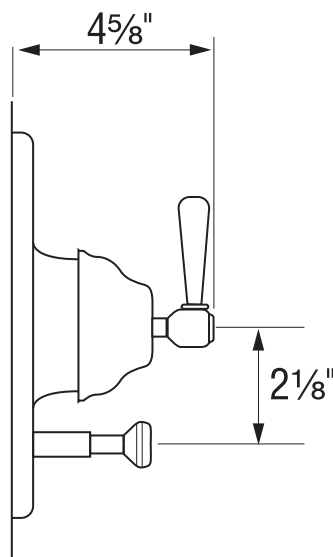

Verona Pressure Balance Trim with Diverter

ROHL Country Bath Collection

ARB2400LM (Metal Lever)
ARB2400XM (Cross Handle)

FEATURES

- Available with metal lever or metal cross handle
- Single handle control
- Coverplate, diverter knob, dome, and handle made from solid brass
- Trim for concealed pressure balance shower and bath valve
- **To complete package order #RMV-2 rough valve**

COLORS/FINISHES

- Polished Chrome
- Polished Nickel
- Satin Nickel
- Tuscan Brass
- Inca Brass

WARRANTY

- Limited Lifetime*
- No warranty on Tuscan Brass Finish

ARB2400LM

ARB2400LM