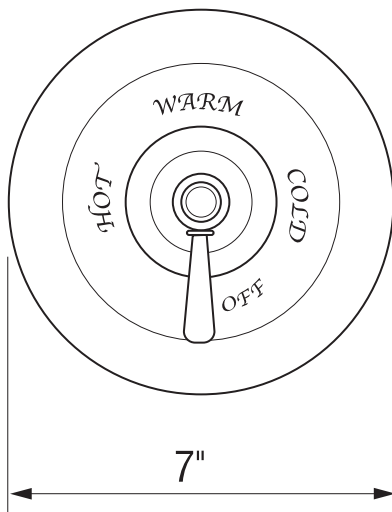

Verona Pressure Balance Trim without Diverter

ROHL Country Bath Collection

ARB1400LM (Metal Lever)
ARB1400XM (Cross Handle)

FEATURES

- Available with metal lever or metal cross handle
- Single handle control
- Coverplate, dome, and handle made from solid brass
- Trim for concealed pressure balance shower or bath valve
- **To complete package order #RMV-1 rough valve**

COLORS/FINISHES

- Polished Chrome
- Polished Nickel
- Satin Nickel
- Tuscan Brass
- Inca Brass

WARRANTY

- Limited Lifetime*
- No warranty on Tuscan Brass Finish

ARB1400LM

4 5/8"

ARB1400LM