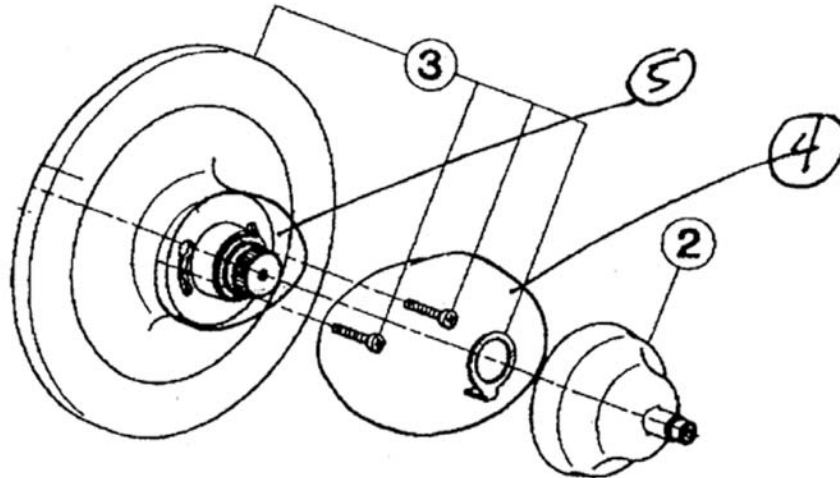

Verona Pressure Balance Trim without Diverter

ROHL Country Bath Collection

ARB1400LM (Metal Lever)
ARB1400XM (Cross Handle)

FEATURES

- Available with metal lever or metal cross handle
- Single handle control
- Coverplate, dome, and handle made from solid brass
- Trim for concealed pressure balance shower or bath valve
- **To complete package order #RMV-1 rough valve**

MOUNTING SCREWS
IN KIT 2303-1210

THERE ARE 2 PLASTIC PARTS
FOR THE TRIM AND ROUGH:
DRIVER 3103-1232

ATTACHED TO THE STEM ON THE ROUGH
INTERMEDIATE HANDLE ASSEMBLY 2303-0347
ASSEMBLED ON THE OUTSIDE OF THE TRIM PLATE