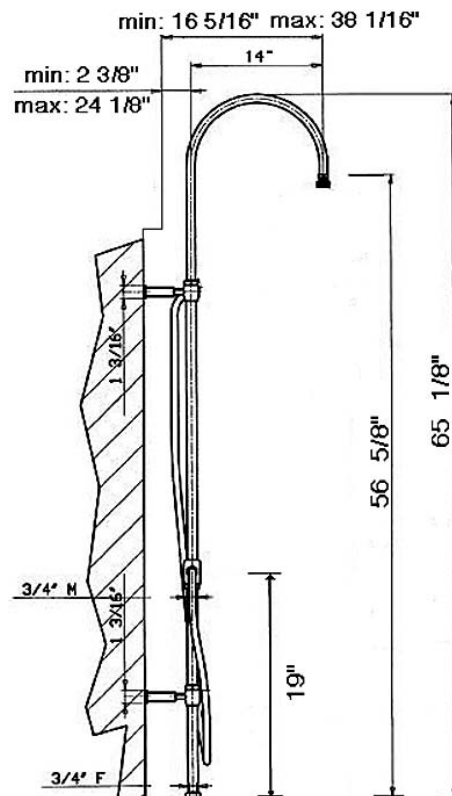

WARRANTY

- Limited Lifetime