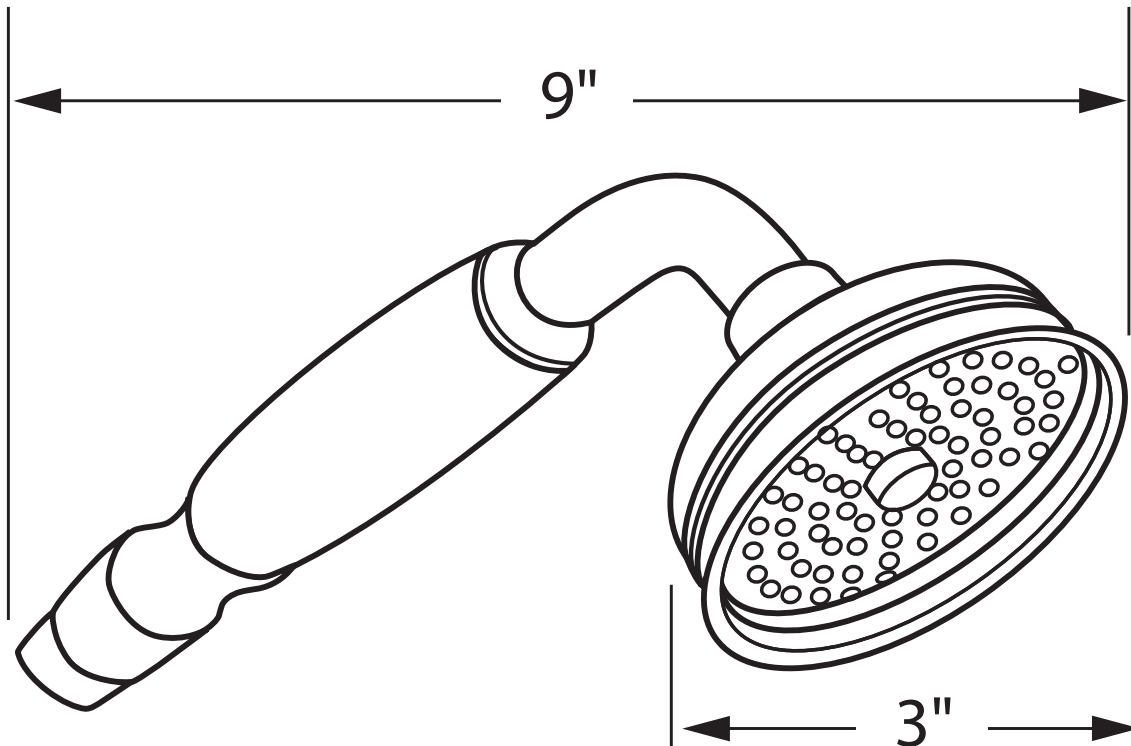

Exposed Riser/Tub Filler Shower Package

ROHL Cical Bath

ACKIT7X

FEATURES

- Shower package components:
 - AC13X - Exposed tub filler
 - 1035/8 - 8" showerhead
 - 1101/8 - Brass handshower
 - 1550 - Riser with diverter & hose
 - ZZ9314302(finish)/2 - wall unions

1035/8 (8" Shower Rose)

FEATURES

- Single function rain showerhead
- 1/2" female supply connection
- Removable faceplate
- Flows at 2.5 GPM
- Includes swivel

COLORS/FINISHES

- Polished Chrome
- Polished Nickel
- Satin Nickel
- Tuscan Brass
- Inca Brass

Single-Function Handshower with Metal Handle

ROHL Shower Collection

1101/8

FEATURES

- 1/2" male connection
- Flows at 2.5 GPM
- Serviceable faceplate

COLORS/FINISHES

- Polished Chrome
- Polished Nickel
- Satin Nickel
- Tuscan Brass
- Inca Brass
- Old Iron

WARRANTY

- Two Years on Manufacturer Defects*

*No Warranty on Tuscan Brass Finish

Riser with Diverter for Exposed Mixers ONLY

1550 ROHL Shower

FEATURES

- Brass construction
- Two adjustable wall stanchions
- For use with exposed mixer from Cisa AC13X
- Includes 59" flexible stainless hose model: 16295
- Showerhead, exposed mixer, exposed mixer unions, and handshower must be specified separately
- Includes sliding handshower parking bracket
- Diverter for handshower or showerhead selection
- Direct connection to top outlet of exposed mixer
- Top "C" of riser swivels