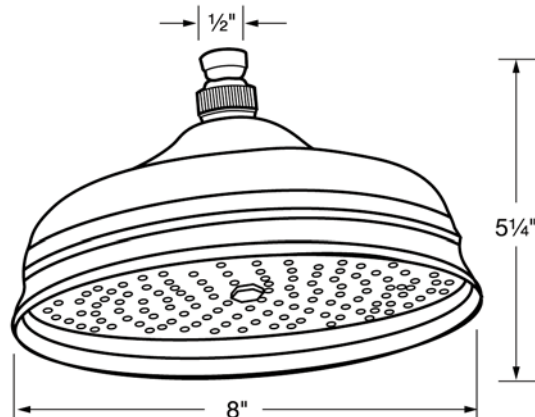

1035/8

Consult your local ROHL showroom for additional information and specifications. For complete warranty details and a list of showrooms, go to www.rohlhome.com.