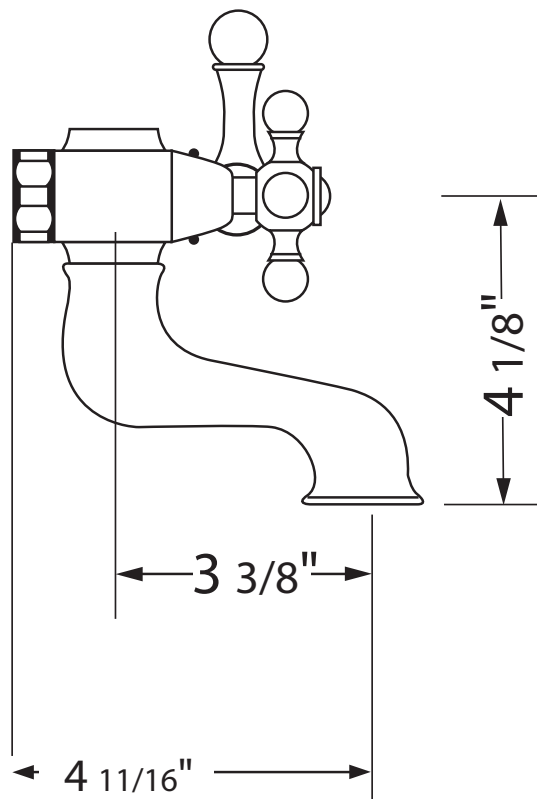

WARRANTY

- Limited Lifetime*

* No Warranty on Tuscan Brass Finish (TCB)