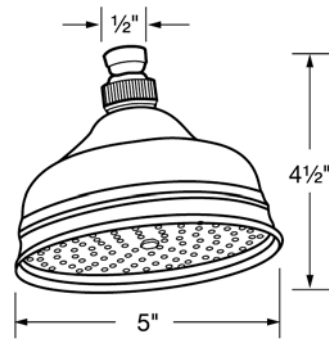

ROHL

Authentic Luxury for Kitchen and Bath™

www.rohlhome.com

Shower Rose

Rohl Shower Collection

1005/8 (4" Shower Rose)

1015/8 (5" Shower Rose)

1025/8 (6" Shower Rose)

1035/8 (8" Shower Rose)

FEATURES

- Single function rain showerhead
- 1/2" female supply connection
- Removable faceplate
- Flows at 2.5 GPM
- Includes swivel

COLORS/FINISHES

- Polished Chrome
- Polished Nickel
- Satin Nickel
- Tuscan Brass
- Inca Brass

WARRANTY

- Two Years on Manufacturer Defects*

* No Warranty on Tuscan Brass Finish (TCB)

1015/8

Consult your local ROHL showroom for additional information and specifications. For complete warranty details and a list of showrooms, go to www.rohlhome.com.