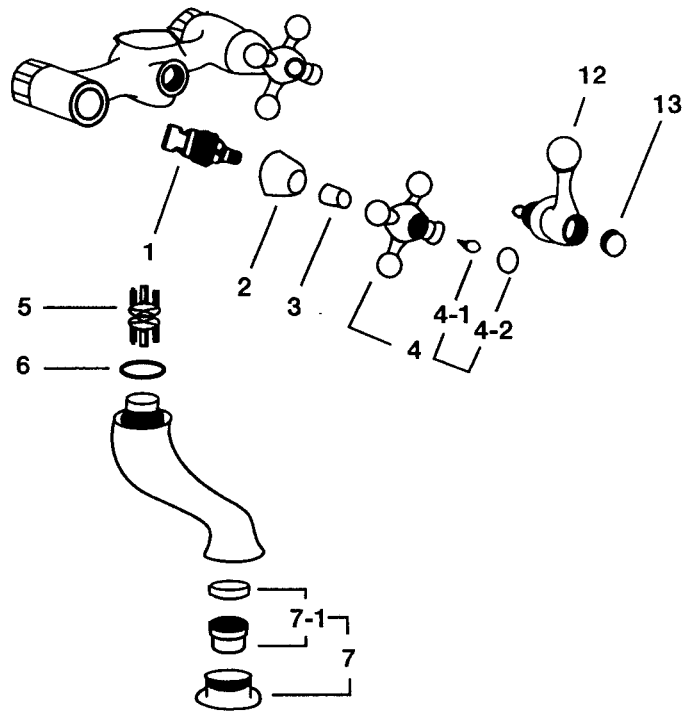

- Cross handles only
- 1/4-turn ceramic disc valves
- 3/4" NPSM connection
- 5 7/8" center-to-center supplies
- Tub filler only without cradle, hand-shower, hose, or unions
- Must order unions to complete:
 - AR00380 - deck unions
 - ZA383 - floor pillar legs
 - ZZ9314302 - wall unions
 - ZZ935350 - iron tub unions

FINISHES

- Polished Chrome
- Polished Nickel
- Satin Nickel
- Tuscan Brass
- Inca Brass

WARRANTY

- Limited Lifetime*

* No Warranty on Tuscan Brass Finish (TCB)

AC13X Spare Parts

PARTS LIST FOR AC7X

1 Ceramic headvalve	ZZ92907021h
2 Escutcheon	ZZ926520
3 Sliding cover tube	ZZ926190
4 Handle with screw plate	ZZ903070
4-1 Screw M4.5X10	ZZ926090
4-2 Cap for handle	ZZ926170
5 Diverting valve for mixer	ZZ927790
6 Rubber gasket	ZZ926920
7 Overfill-flow straightener M.28X1	ZZ927840
7-1 Cartridge	ZZ926940
12 Diverter with handle	ZZ90257
13 Screw cover cap for diverter handle	ZZ926170

1035/8 (8" Shower Rose)

FEATURES

- Single function rain showerhead
- 1/2" female supply connection
- Removable faceplate
- Flows at 2.5 GPM
- Includes swivel

COLORS/FINISHES

- Polished Chrome
- Polished Nickel
- Satin Nickel
- Tuscan Brass
- Inca Brass

Single-Function Handshower with Metal Handle

ROHL Shower Collection

1101/8

FEATURES

- 1/2" male connection
- Flows at 2.5 GPM
- Serviceable faceplate

COLORS/FINISHES

- Polished Chrome
- Polished Nickel
- Satin Nickel
- Tuscan Brass
- Inca Brass
- Old Iron