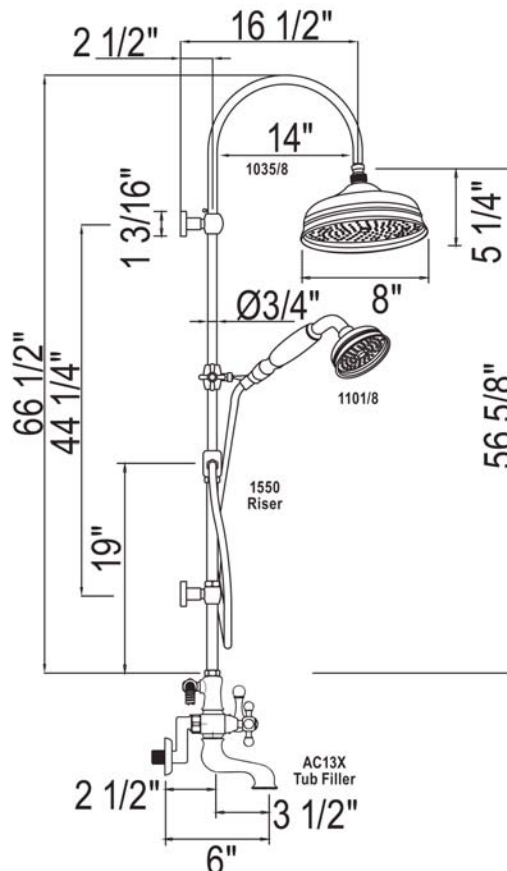

WARRANTY

- See individual component specs for warranty