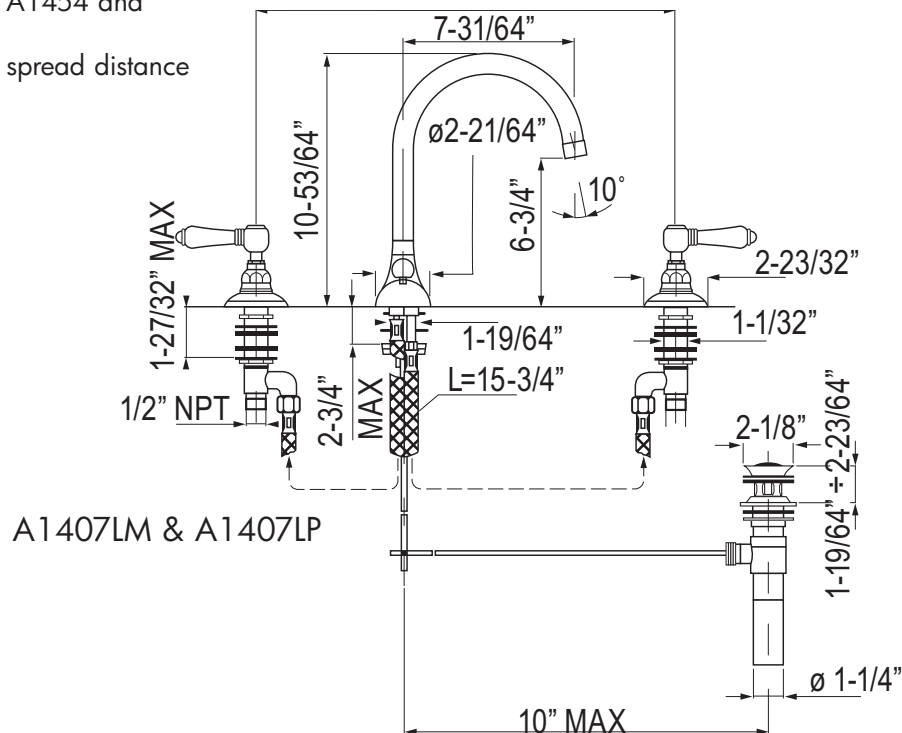

WARRANTY

- Limited Lifetime*
- No Warranty on Tuscan Brass Finish (TCB)

* For CA/V T, place a "-2" at end of model number for code compliant product. (Example A3608LMAPC-2)