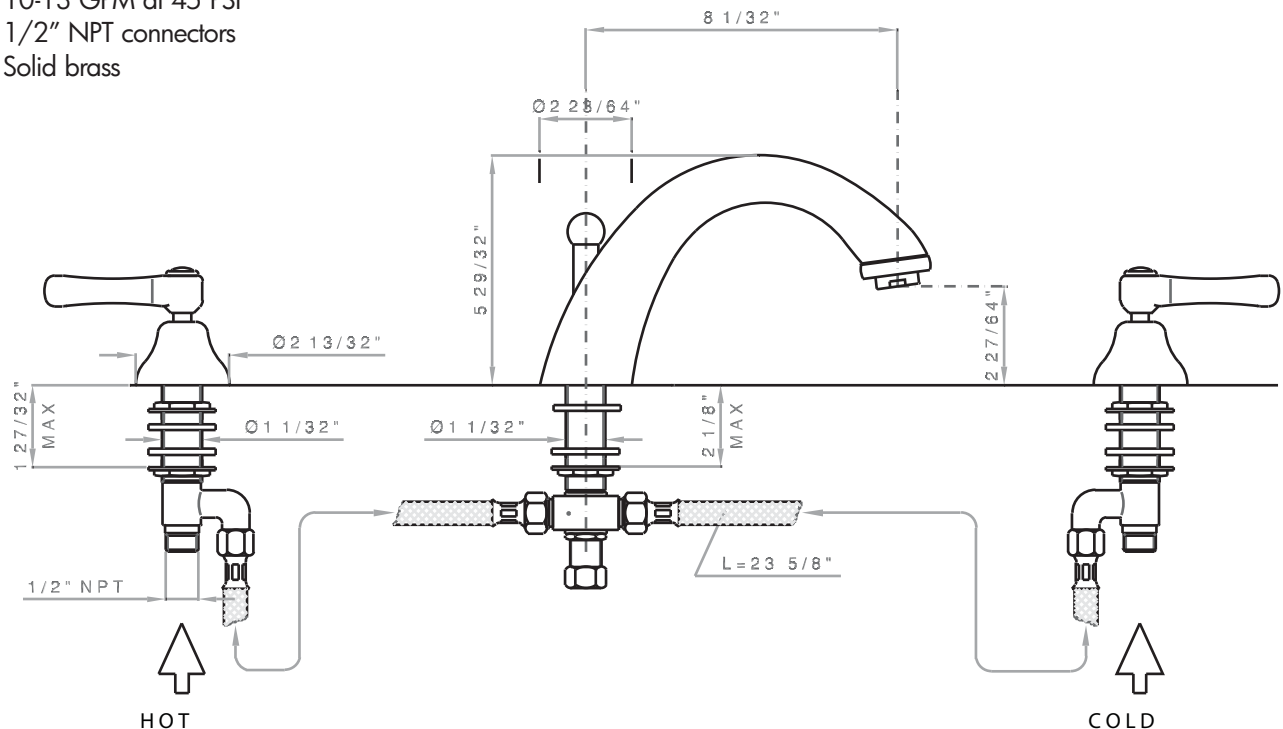

VERONA 3-Hole Deck Mount C-Spout Tub Filler with French Levers

ROHL Country Bath Collection

A1784LM

FEATURES

- French metal levers
- Fixed spout
- 1/4-turn ceramic valves
- 3 x 1 3/8" cutouts
- 8 1/32" spout reach
- 5 29/32" spout height
- Matching lav set A1707LM
- 10-13 GPM at 45 PSI
- 1/2" NPT connectors
- Solid brass

COLORS/FINISHES

- Polished Chrome
- Polished Nickel
- Satin Nickel
- Tuscan Brass
- Inca Brass
- Antico Brass

WARRANTY

- Limited Lifetime*

* No warranty on Tuscan Brass Finish

A1784LM Spare Parts