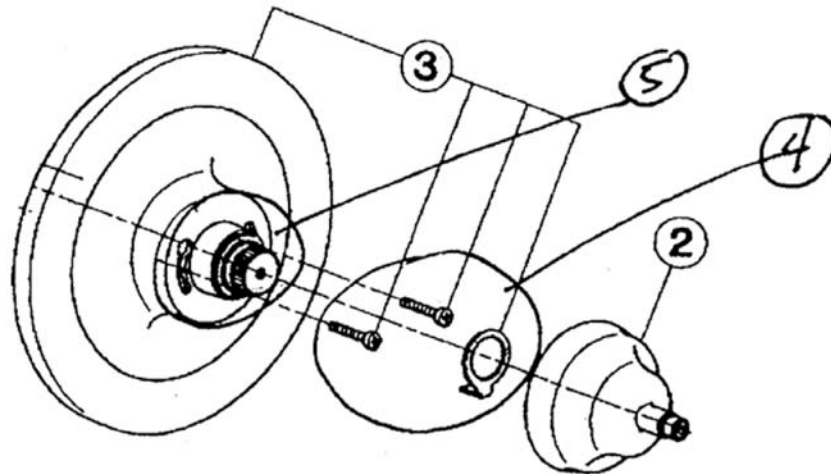

A1500 Spare Parts

MOUNTING SCREWS
IN KIT 2303-1210

THERE ARE 2 PLASTIC PARTS
FOR THE TRIM AND ROUGH:
DRIVER 3103-1232

ATTACHED TO THE STEM ON THE ROUGH
INTERMEDIATE HANDLE ASSEMBLY 2303-0347
ASSEMBLED ON THE OUTSIDE OF THE TRIM PLATE

Parts List

2	Cover with spindle	ZZ931640
3	Escutcheon	ZZ931630
4	Hot Limit Stop	2103-1210
5	Intermediate Handle Assembly	2303-0347

Lever

A7607M