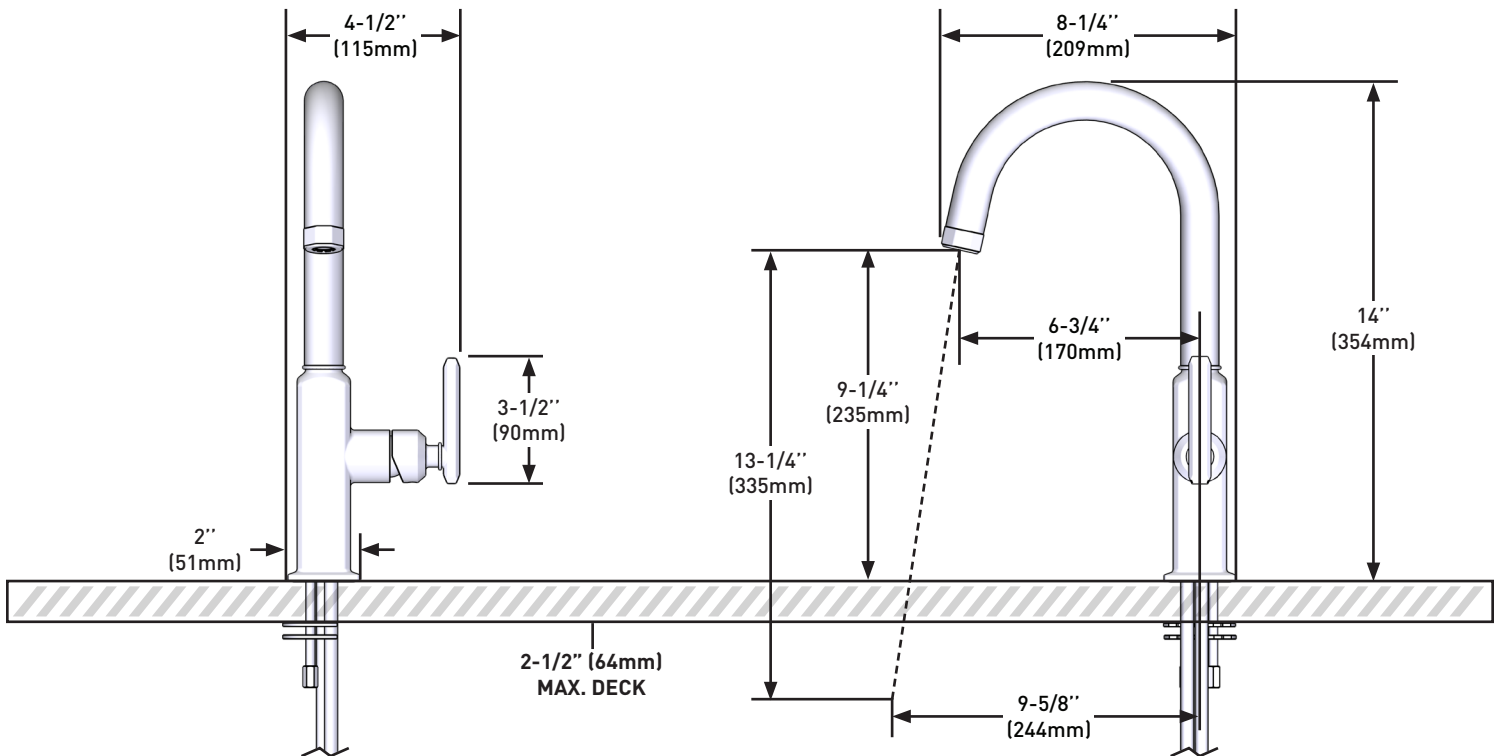

For warranty or additional information, contact:

U.S.A.
houseofrohl.com/support
1-800-777-9762

QUEBEC / MARITIMES / WESTERN CANADA
houseofrohl.ca/support
1-866-473-8442

ONTARIO
houseofrohl.ca/support
1-800-287-5354

Riobel

PERRIN & ROWE
LONDON

victoria ⊕ albert

ROHL