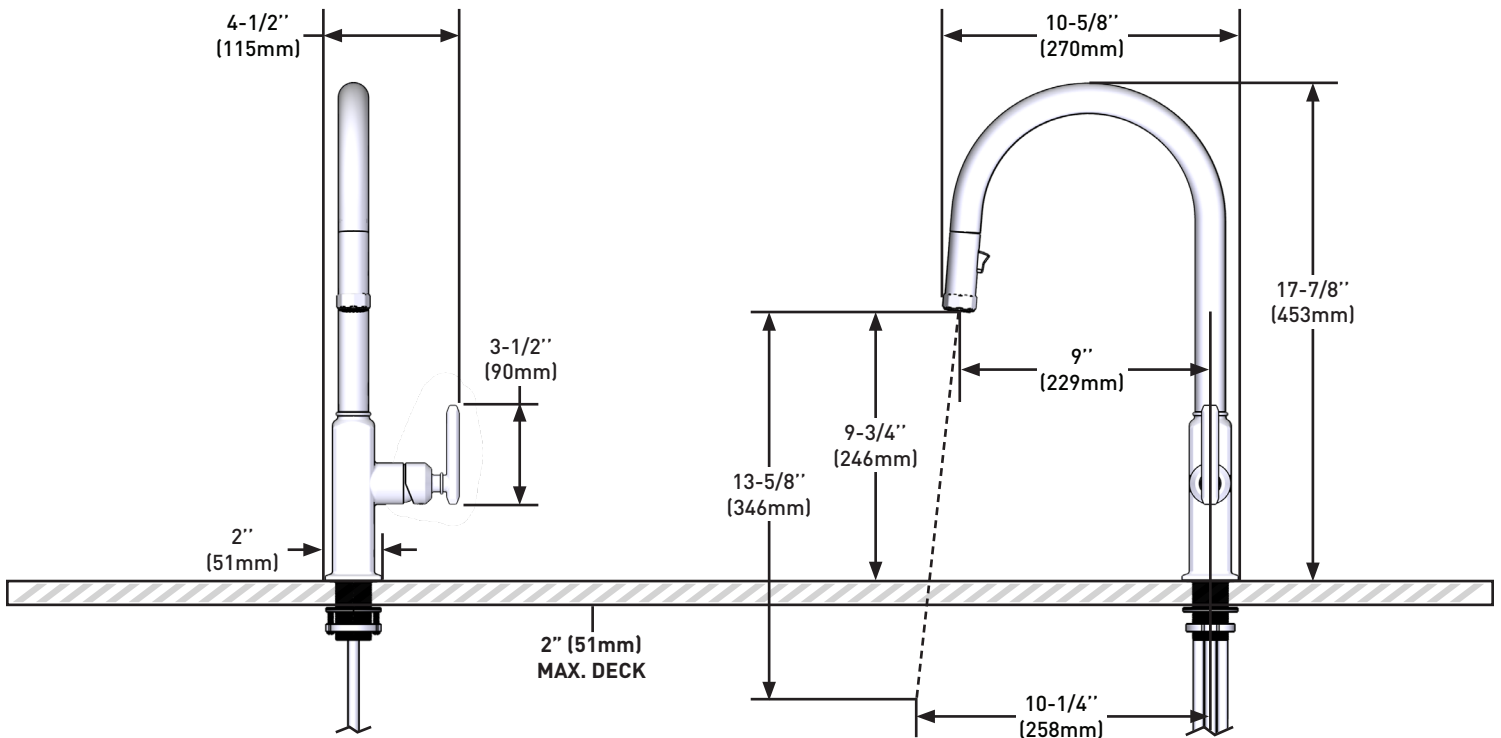

DESCRIPTION

- 1.8 GPM/6.7 LPM at 60 PSI (CEC compliant)
- Requires 2 1/2" (6.35 cm) clearance from backsplash to center of faucet hole
- Dual-spray functionality with stream and spray settings

WARRANTY

- Most products or parts carry "Limited Warranties" against manufacturing defects. For US customers please visit houseofrohl.com/support and for Canadian customers please visit houseofrohl.ca/support for complete product and finish warranty.

SPECIFICATIONS

APOTHECARY™

Pull-Down Kitchen Faucet With C-Spout

MODELS: AP55D1LM Series

For warranty or additional information, contact:

U.S.A.
houseofrohl.com/support
 1-800-777-9762

QUEBEC / MARITIMES / WESTERN CANADA
houseofrohl.ca/support
 1-866-473-8442