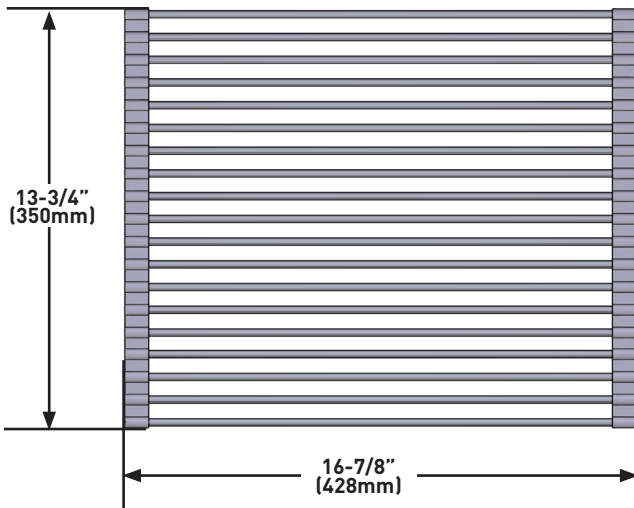

For warranty or additional information, contact:

US Customers

U.S.A.
houseofrohl.com/support
1-800-777-9762

QUEBEC / MARITIMES / WESTERN CANADA
QUÉBEC / MARITIMES / OUEST CANADIEN
QUEBEC / MARITIMOS / CANADA OCCIDENTAL
houseofrohl.ca/support
1-866-473-8442

Canadian Customers

ONTARIO
houseofrohl.ca/support
1-800-287-5354