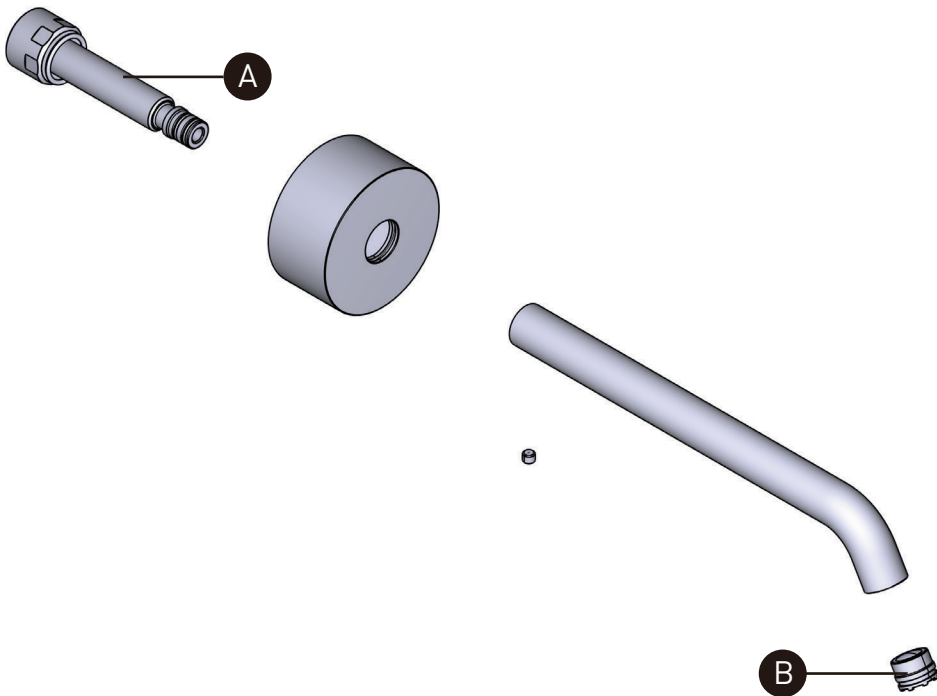

## ILLUSTRATED PARTS

ORDER BY PART NUMBER

### AM16W1

Amahle™ Wall Mount  
Tub Spout

ID	Kit Number	Finish
A	KT204	N/A
B	KT203	N/A

**\*Finish Determined by Suffix**

Finish	Description
APC	Polished Chrome
STN	Satin Nickel
PN	Polished Nickel
MB	Matte Black
AG	Antique Gold
ULB	Unlacquered Brass