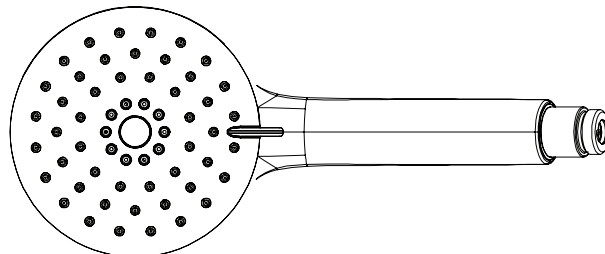

WARRANTY

- 2-year Limited Warranty