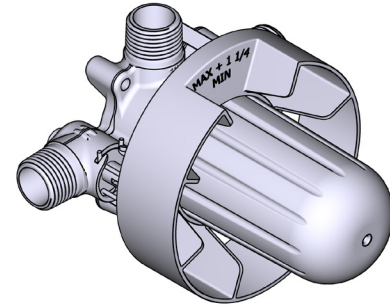

SPECIFICATIONS

DESCRIPTION

- R51
  - 1/2" outlet male NPT or sweat
  - 1/2" inlet male NPT or sweat
- R51-EX
  - 3/4" bath outlet EXPANSION PEX or 1/2" sweat
  - 1/2" inlet EXPANSION PEX
  - 1/2" shower outlet EXPANSION PEX
- R51-SPEX
  - 1/2" inlet PEX
  - 1/2" shower outlet PEX
  - 3/4" bath outlet PEX or 1/2" sweat
- Rough Only
- Service valves
- Test cap
- TXX51XX trim required to complete Rough only

STANDARDS

- CSA B125.1
- ASME A112.18.1
- ASSE 1016
- CMR248 Approval

WARRANTY

- Most products or parts carry "Limited Warranties" against manufacturing defects. For US customers please visit houseofrohl.com/support and for Canadian customers please visit riobel.ca for complete product and finish warranty.

R51

Type P (Pressure Balance) Rough

MODELS:

R51
R51-EX
R51-SPEX

CONNECTION:

NPT or sweat
Expansion PEX
PEX

UPC®