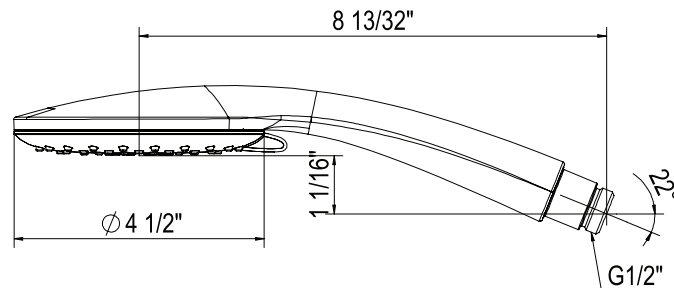

WARRANTY

- 2-year Limited Warranty