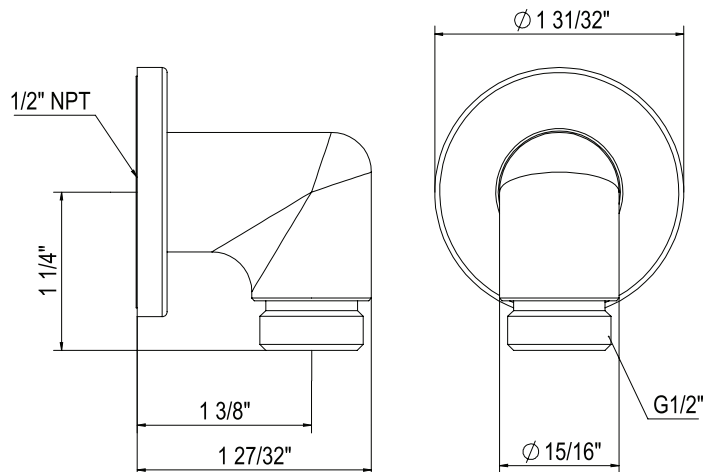

HANDSHOWER OUTLET

0127WO

FEATURES

- Complements Tenerife™ collection and other transitional designs
- 1/2" female NPT inlet
- 1/2" male outlet
- Solid brass construction

COLORS/FINISHES

- Polished Chrome
- Polished Nickel
- Satin Nickel
- Matte Black
- Antique Gold

WARRANTY

- 2-year Limited Warranty