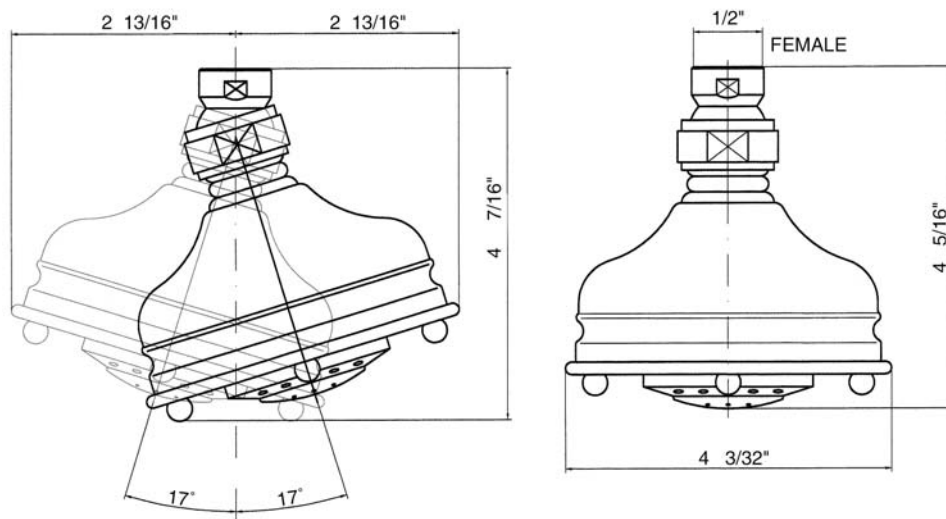

WARRANTY

- 2 years on manufacturer defects*
- No Warranty on Tuscan Brass Finish (TCB)

1085/8